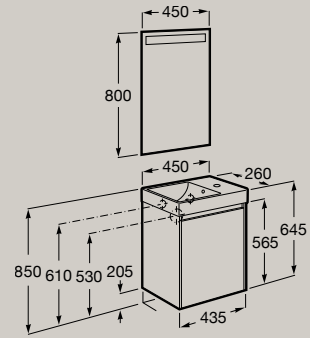

*Recommended:*

Eidos LED mirror 450 x 800mm

**A812388000** £237.36

Soft  
Close

Internal  
Shelf

400 x 320 mm  
Unik (compact base unit with one door and basin)

**A851677...** £554.76

*Sold individually:*