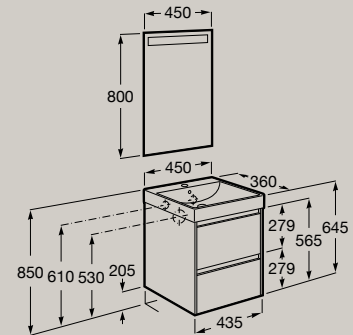

*Recommended:*

Eidos LED mirror 450 x 800mm

**A812388000** £237.36

Soft  
Close

Full  
Extraction

500 x 360 mm  
Unik (compact base unit with two drawers and basin)

**A851682...** £623.04

*Sold individually:*