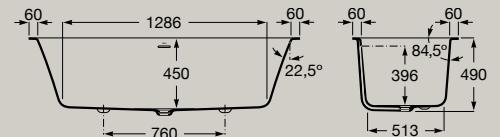

Rectangular drop in bath.
Made of Stonex®.

1700 x 700 mm

A248631000 White **£1,572.00**

Includes click-clack drain, trap and integrated overflow.