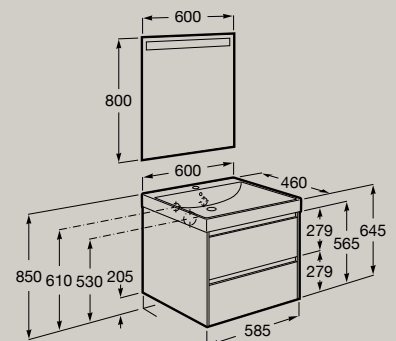

**A812355000**      **£271.09**

Soft Close      Full Extraction      Internal organiser

Dimensions in mm. Prices shown are recommended retail prices including VAT. Replace (...) in the product reference with the code of the chosen finish: