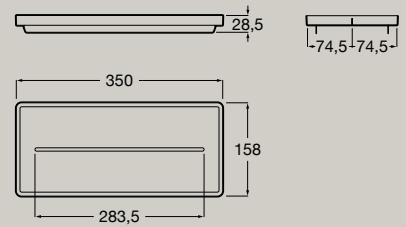

Basin complements

Tray
350 x 158 mm

A817670C60 Matt White **£20.40**
A817670C70 Matt Green **£20.40**
A817670C80 Matt Grey **£20.40**

Compatible with
460 mm width basins

Container
151.5 x 75 mm

A817671C60 Matt White **£12.30**
A817671C70 Matt Green **£12.30**
A817671C80 Matt Grey **£12.30**

Countertop tumbler
105 x 77.5 mm

A817672C60 Matt White **£12.30**
A817672C70 Matt Green **£12.30**
A817672C80 Matt Grey **£12.30**

Countertop soap dispenser
53 x 73 mm

A817673C60 Matt White **£30.00**
A817673C70 Matt Green **£30.00**
A817673C80 Matt Grey **£30.00**

Dimensions in mm. Prices shown are recommended retail prices including VAT.

● C6 Matt White ● C7 Matt Green ● C8 Matt Grey

Please see back of brochure for all furniture finishes