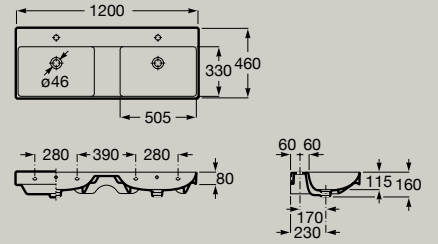

Double wall-hung or vanity basin
1200 x 460 mm

- **A32768B000** Gloss White **£476.28**
- **A32768B620** Matt White **£571.54**
- **A32768BS00** Supraglaze **£506.28**

On countertop basin
Ø370 mm

- **A32768J000** Gloss White **£338.16**
- **A32768J620** Matt White **£405.79**
- **A32768JS00** Supraglaze **£368.16**