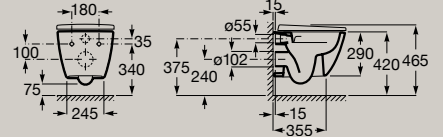

Dimensions in mm. Prices shown are recommended retail prices including VAT.

● 00 White   ● 62 Matt White   ● S0 Supraglaze®

Please visit our website www.uk.roca.com for further details on compatible Installation Systems.