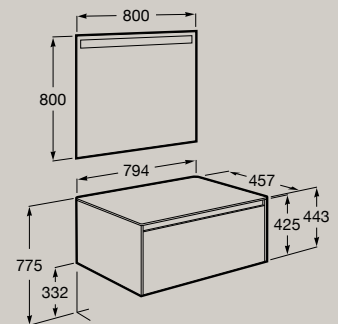

For compatible on countertop basins, please refer to the on countertop basins section.

Dimensions in mm. Prices shown are recommended retail prices including VAT. Replace (...) in the product reference with the code of the chosen finish:

● 509 Matt White ● 510 Matt Grey ● 511 Dark Elm ● 512 Light Oak ● 513 Matt Green

Please see back of brochure for all furniture finishes