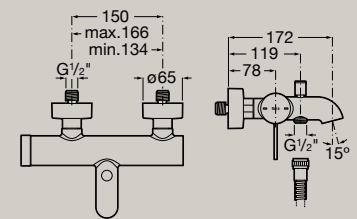

Wall-mounted bath-shower mixer with automatic diverter

A5A029EC00	Chrome	£326.28
A5A029ENB0	Matt Black	£456.84
A5A029ECNO	Titanium Black	£456.84
A5A029ERGO	Rose Gold	£456.84