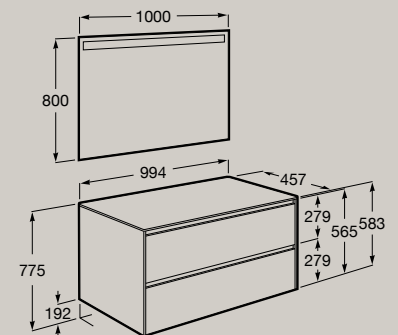

**A812357000** £385.09

Soft Close Full Extraction Internal organiser

For compatible on countertop basins, please refer to the on countertop basins section.

1200 x 460 mm  
Unik (base unit with four drawers and double basin)