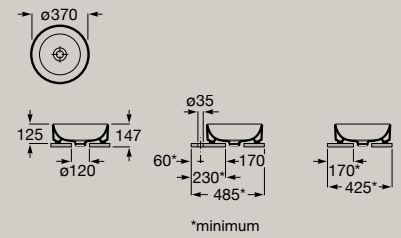

On countertop basin
550 x 345 mm

- **A32768C000** Gloss White **£495.84**
- **A32768C620** Matt White **£595.01**
- **A32768CS00** Supraglaze **£525.84**