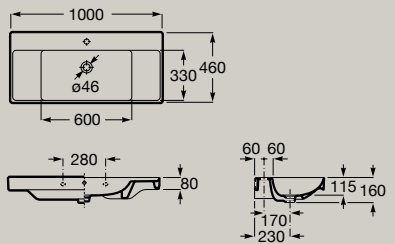

Wall-hung or vanity basin
1000 x 460 mm

- **A32768A000** Gloss White **£317.52**
- **A32768A620** Matt White **£381.02**
- **A32768AS00** Supraglaze **£347.52**

Optional
Full pedestal

- **A337470000** Gloss White **£96.02**
- **A337470620** Matt White **£115.23**

Semi-pedestal

- **A337471000** Gloss White **£120.52**
- **A337471620** Matt White **£144.62**