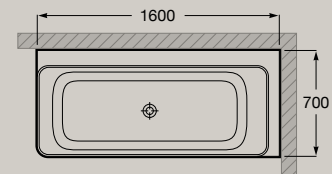

Asymmetric corner bath.
Made of Stonex®.

Right corner
1600 x 700 mm

A248638000 White **£2,757.12**

Includes click-clack drain, trap and integrated overflow.