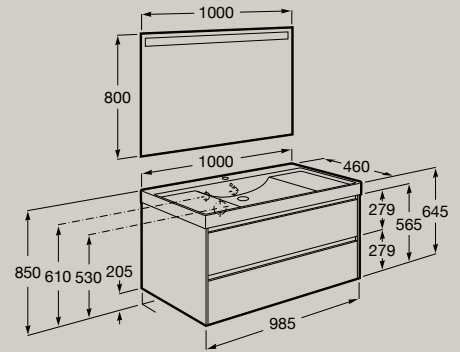

1000 x 460 mm
Base unit for countertop basin with one drawer

A851726... £1,207.56

Sold individually:

Base unit

A857610... £579.60

Countertop

A857634... £464.16

Recommended:

Eidos LED mirror 1000 x 800mm

A812357000 £385.09