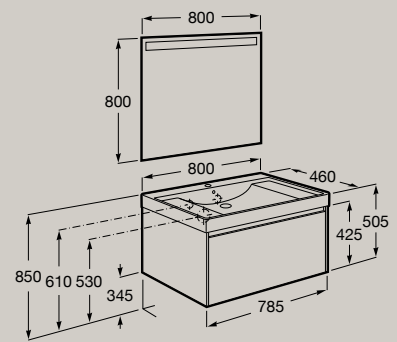

650 x 460 mm
Unik (base unit with two drawers and basin)

A851689... £881.16

Sold individually:

Base unit
A857614... £636.36

Basin
A327687004 £244.80

Recommended:

Eidos LED mirror 650 x 800mm
A812390000 £286.08

Soft Close Full Extraction Internal organiser

800 x 460 mm
Unik (base unit with one drawer and right hand basin)

A851719... £800.52

Sold individually:

Base unit
A857607... £502.80

Right hand basin
A327688004 £297.72

Recommended:

Eidos LED mirror 800 x 800mm
A812356000 £326.69

Soft Close Full Extraction Internal organiser

Unik (base unit with one drawer and left hand basin)

A851720... £800.52

Sold individually:

Base unit
A857607... £502.80

Left hand basin
A327689004 £297.72

Recommended:

Eidos LED mirror 800 x 800mm
A812356000 £326.69

Soft Close Full Extraction Internal organiser

Unik (base unit with one drawer and centred basin)

A851685... £800.52

Sold individually:

Base unit
A857607... £502.80

Centred basin
A32768H004 £297.72

Recommended:

Eidos LED mirror 800 x 800mm
A812356000 £326.69

Soft Close Full Extraction Internal organiser

Dimensions in mm. Prices shown are recommended retail prices including VAT. Replace (...) in the product reference with the code of the chosen finish:

● 509 Matt White ● 510 Matt Grey ● 511 Dark Elm ● 512 Light Oak ● 513 Matt Green

Please see back of brochure for all furniture finishes