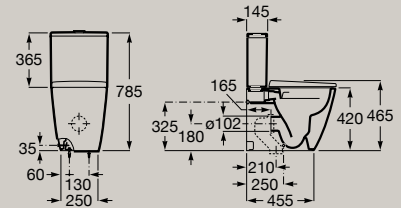

4,5/3L Rimless Soft Close Extra Height

Supralit®

Dimensions in mm. Prices shown are recommended retail prices including VAT.

● 00 White   ● 62 Matt White   ● S0 Supraglaze®