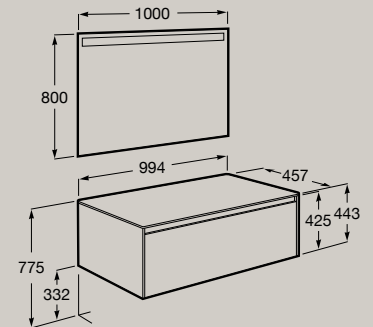

*Recommended:*

Eidos LED mirror 1000 x 800mm

**A812357000** £385.09

Soft Close Full Extraction Internal organiser

For compatible on countertop basins, please refer to the on countertop basins section.

1000 x 460 mm  
Base unit for countertop basin with two drawers