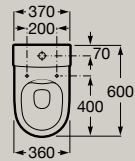

4,5/3L Rimless Soft Close Extra Height

Supralit®

Dimensions in mm. Prices shown are recommended retail prices including VAT.

● 00 White   ● 62 Matt White   ● S0 Supraglaze®