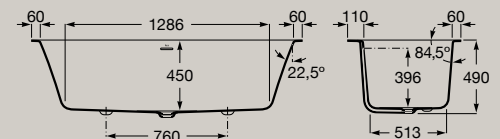

Bath panels not included.

Please visit our website at www.uk.roca.com for installation details.

Rectangular drop in bath.
Made of Stonex®.

1700 x 750 mm

A248630000 White **£1,683.60**

Includes click-clack drain, trap and integrated overflow.