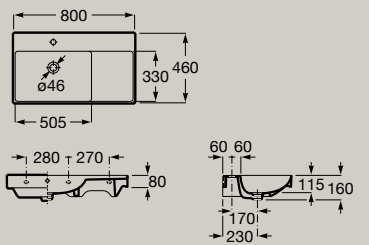

Left hand wall-hung basin
800 x 460 mm

- **A327689000** Gloss White **£297.72**
- **A327689620** Matt White **£357.26**
- **A327689S00** Supraglaze **£327.72**