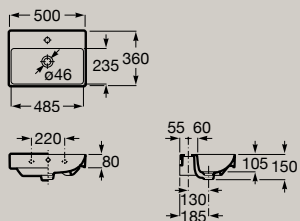

Compact wall-hung basin
500 x 360 mm

- **A32768E000** Gloss White **£165.36**
- **A32768E620** Matt White **£198.43**
- **A32768ES00** Supraglaze **£195.36**

Optional

Compact semi-pedestal

- **A337782000** Gloss White **£146.24**
- **A337782620** Matt White **£175.48**