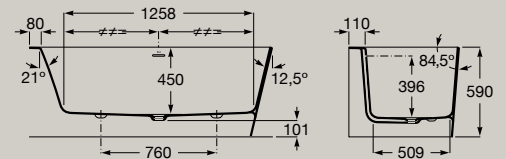

# Baths

Asymmetric corner bath.  
Made of Stonex®.

Left corner  
1600 x 700 mm

**A248629000** White **£2,757.12**

Includes click-clack drain, trap and integrated overflow.

Asymmetric corner bath.  
Made of Stonex®.