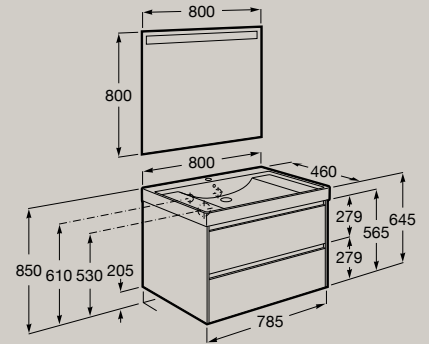

800 x 460 mm
Unik (base unit with two drawers and right hand basin)

A851690... £978.12

Sold individually:

Base unit

A857629... £680.40

Right hand basin

A327688004 £297.72

Recommended:

Eidos LED mirror 800 x 800mm

A812356000 £326.69

Soft Close

Full Extraction

Internal organiser

Unik (base unit with two drawers and left hand basin)

A851692... £978.12

Sold individually:

Base unit

A857631... £680.40

Left hand basin

A327689004 £297.72

Recommended:

Eidos LED mirror 800 x 800mm

A812356000 £326.69

Soft Close

Full Extraction

Internal organiser

Unik (base unit with two drawers and centred basin)

A851691... £978.12

Sold individually:

Base unit

A857630... £680.40

Left hand basin

A32768H004 £297.72

Recommended:

Eidos LED mirror 800 x 800mm

A812356000 £326.69

Soft Close

Full Extraction

Internal organiser

800 x 460 mm
Base unit for countertop basin with one drawer

A851724... £880.68

Sold individually:

Base unit

A857607... £502.80

Countertop

A857618... £377.88

Recommended:

Eidos LED mirror 800 x 800mm

A812356000 £326.69

Soft Close

Full Extraction

Internal organiser

For compatible on countertop basins, please refer to the on countertop basins section.

Dimensions in mm. Prices shown are recommended retail prices including VAT. Replace (...) in the product reference with the code of the chosen finish:

● 509 Matt White ● 510 Matt Grey ● 511 Dark Elm ● 512 Light Oak ● 513 Matt Green

Please see back of brochure for all furniture finishes