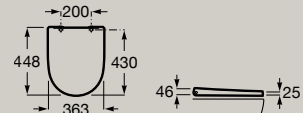

Back to wall single floorstanding Rimless WC with dual outlet

A347687000	Gloss White	£384.00
A347687620	Matt White	£460.80
A347687S00	Supraglaze®	£414.00

Soft-closing seat and cover

A801E12002	White	£146.88
A801E12001	White with Supralit®	£146.88
A801E12622	Matt White	£176.26
A801E12621	Matt White with Supralit®	£176.26

Seat and cover

A801E10002	White	£122.40
A801E10001	White with Supralit®	£122.40
A801E10622	Matt White	£146.88
A801E10621	Matt White with Supralit®	£146.88

Rimless   Soft Close   Extra Height   Supralit®

Wall-hung Rimless WC

A346687000	Gloss White	£390.00
A346687620	Matt White	£468.00
A346687S00	Supraglaze®	£420.00

Soft-closing seat and cover

A801E12002	White	£146.88
A801E12001	White with Supralit®	£146.88
A801E12622	Matt White	£176.26
A801E12621	Matt White with Supralit®	£176.26

Seat and cover

A801E10002	White	£122.40
A801E10001	White with Supralit®	£122.40
A801E10622	Matt White	£146.88
A801E10621	Matt White with Supralit®	£146.88

Rimless   Soft Close   Extra Height   Supralit®

Compact wall-hung Rimless WC

A346688000	Gloss White	£390.00
A346688620	Matt White	£468.00
A346688S00	Supraglaze®	£420.00

Soft-closing seat and cover

A801E12002	White	£146.88
A801E12001	White with Supralit®	£146.88
A801E12622	Matt White	£176.26
A801E12621	Matt White with Supralit®	£176.26

Seat and cover

A801E10002	White	£122.40
A801E10001	White with Supralit®	£122.40
A801E10622	Matt White	£146.88
A801E10621	Matt White with Supralit®	£146.88

Rimless   Soft Close   Extra Height   Supralit®

Dimensions in mm. Prices shown are recommended retail prices including VAT.

● 00 White   ● 62 Matt White   ● S0 Supraglaze®

Please visit our website www.uk.roca.com for further details on compatible Installation Systems.