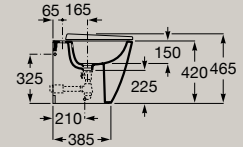

Wall-hung bidet

A357685000	Gloss White	£374.40
A357685620	Matt White	£221.76
A357685S00	Supraglaze®	£404.40

Soft-closing bidet lid

A806E12001	White with Supralit®	£119.52
A806E12621	Matt White with Supralit®	£190.66