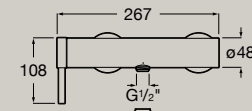

Wall-mounted shower mixer

A5A219EC00	Chrome	£285.96
A5A219ENB0	Matt Black	£400.44
A5A219ECNO	Titanium Black	£400.44
A5A219ERGO	Rose Gold	£400.44