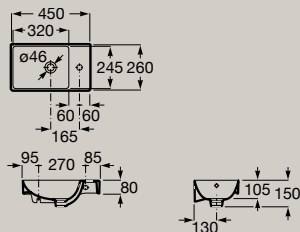

Basins

Compact wall-hung basin - Right hand
450 x 260 mm

- **A327681000** Gloss White **£145.56**
- **A327681620** Matt White **£174.67**
- **A327681S00** Supraglaze **£175.56**

Compact wall-hung basin
400 x 320 mm

- **A32768D000** Gloss White **£138.96**
- **A32768D620** Matt White **£166.75**
- **A32768DS00** Supraglaze **£168.96**