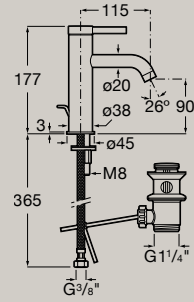

Brassware

Cold start basin mixer with pop-up waste

A5A309EC00	Chrome	£243.84
A5A309ENB0	Matt Black	£341.40
A5A309ECN0	Titanium Black	£341.40
A5A309ERGO	Rose Gold	£341.40