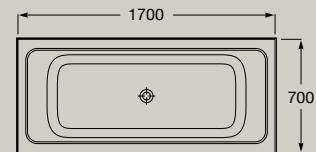

Rectangular drop in bath.
Made of Stonex®.

1700 x 700 mm

A248631000 White **£1,572.00**

Includes click-clack drain, trap and integrated overflow.