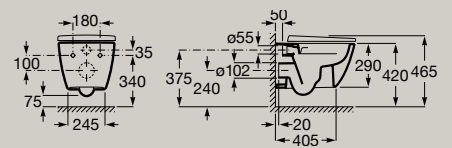

Back to wall single floorstanding Rimless WC with dual outlet

A347687000	Gloss White	£384.00
A347687620	Matt White	£460.80
A347687S00	Supraglaze®	£414.00

Soft-closing seat and cover

A801E12002	White	£146.88
A801E12001	White with Supralit®	£146.88
A801E12622	Matt White	£176.26
A801E12621	Matt White with Supralit®	£176.26

Seat and cover

A801E10002	White	£122.40
A801E10001	White with Supralit®	£122.40
A801E10622	Matt White	£146.88
A801E10621	Matt White with Supralit®	£146.88

Rimless   Soft Close   Extra Height   Supralit®

Wall-hung Rimless WC

A346687000	Gloss White	£390.00
A346687620	Matt White	£468.00
A346687S00	Supraglaze®	£420.00

Soft-closing seat and cover

A801E12002	White	£146.88
A801E12001	White with Supralit®	£146.88
A801E12622	Matt White	£176.26
A801E12621	Matt White with Supralit®	£176.26

Seat and cover

A801E10002	White	£122.40
A801E10001	White with Supralit®	£122.40
A801E10622	Matt White	£146.88
A801E10621	Matt White with Supralit®	£146.88

Rimless   Soft Close   Extra Height   Supralit®

Compact wall-hung Rimless WC

A346688000	Gloss White	£390.00
A346688620	Matt White	£468.00
A346688S00	Supraglaze®	£420.00

Soft-closing seat and cover

A801E12002	White	£146.88
A801E12001	White with Supralit®	£146.88
A801E12622	Matt White	£176.26
A801E12621	Matt White with Supralit®	£176.26

Seat and cover

A801E10002	White	£122.40
A801E10001	White with Supralit®	£122.40
A801E10622	Matt White	£146.88
A801E10621	Matt White with Supralit®	£146.88

Rimless   Soft Close   Extra Height   Supralit®

Dimensions in mm. Prices shown are recommended retail prices including VAT.

● 00 White   ● 62 Matt White   ● S0 Supraglaze®

Please visit our website www.uk.roca.com for further details on compatible Installation Systems.