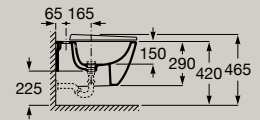

Dimensions in mm. Prices shown are recommended retail prices including VAT.

● 00 White   ● 62 Matt White   ● S0 Supraglaze®

Roca withhold the right to withdraw products and amend prices at any time, prices shown are recommended retail prices including VAT.

Images featured are for illustrative purposes only. For full technical specifications please visit our website www.uk.roca.com to download technical drawings, view installation videos and installation manuals. Dimensions are in mm, due to manufacturing processes all dimensions are approximate. Roca Ltd. has made every effort to ensure that the information provided within this brochure is accurate, however Roca Ltd cannot guarantee this and accepts no liability for any information printed within this brochure.

The information in this brochure is intended as a guide to help you decide on the best products for your space and budget. It is not intended to be a substitute for guidance from bathroom professionals so it is always wise to check that the products you like are suitable for your installation.