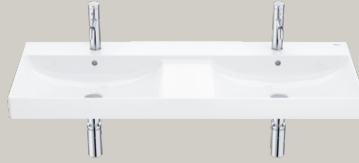

Double wall-hung or vanity basin
1200 x 460 mm

- **A32768B000** Gloss White **£476.28**
- **A32768B620** Matt White **£571.54**
- **A32768BS00** Supraglaze **£506.28**