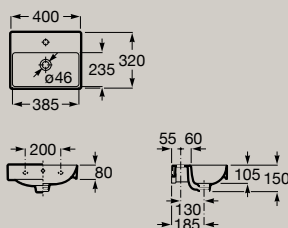

Basins

Compact wall-hung basin - Right hand
450 x 260 mm

- **A327681000** Gloss White **£145.56**
- **A327681620** Matt White **£174.67**
- **A327681S00** Supraglaze **£175.56**

Compact wall-hung basin
400 x 320 mm

- **A32768D000** Gloss White **£138.96**
- **A32768D620** Matt White **£166.75**
- **A32768DS00** Supraglaze **£168.96**

Compact wall-hung basin
450 x 360 mm

- **A327682000** Gloss White **£152.16**
- **A327682620** Matt White **£182.59**
- **A327682S00** Supraglaze **£182.16**

Optional

Compact semi-pedestal

- **A337782000** Gloss White **£146.24**
- **A337782620** Matt White **£175.48**

Compact wall-hung basin
500 x 360 mm

- **A32768E000** Gloss White **£165.36**
- **A32768E620** Matt White **£198.43**
- **A32768ES00** Supraglaze **£195.36**

Optional

Compact semi-pedestal

- **A337782000** Gloss White **£146.24**
- **A337782620** Matt White **£175.48**

Compact wall-hung basin
550 x 360 mm

- **A327683000** Gloss White **£185.28**
- **A327683620** Matt White **£222.34**
- **A327683S00** Supraglaze **£215.28**

Optional

Compact semi-pedestal

- **A337782000** Gloss White **£146.24**
- **A337782620** Matt White **£175.48**

Dimensions in mm. Prices shown are recommended retail prices including VAT. Pedestal and semi-pedestal are not available in Supraglaze® finish.

● 00 White   ● 62 Matt White   ● S0 Supraglaze®