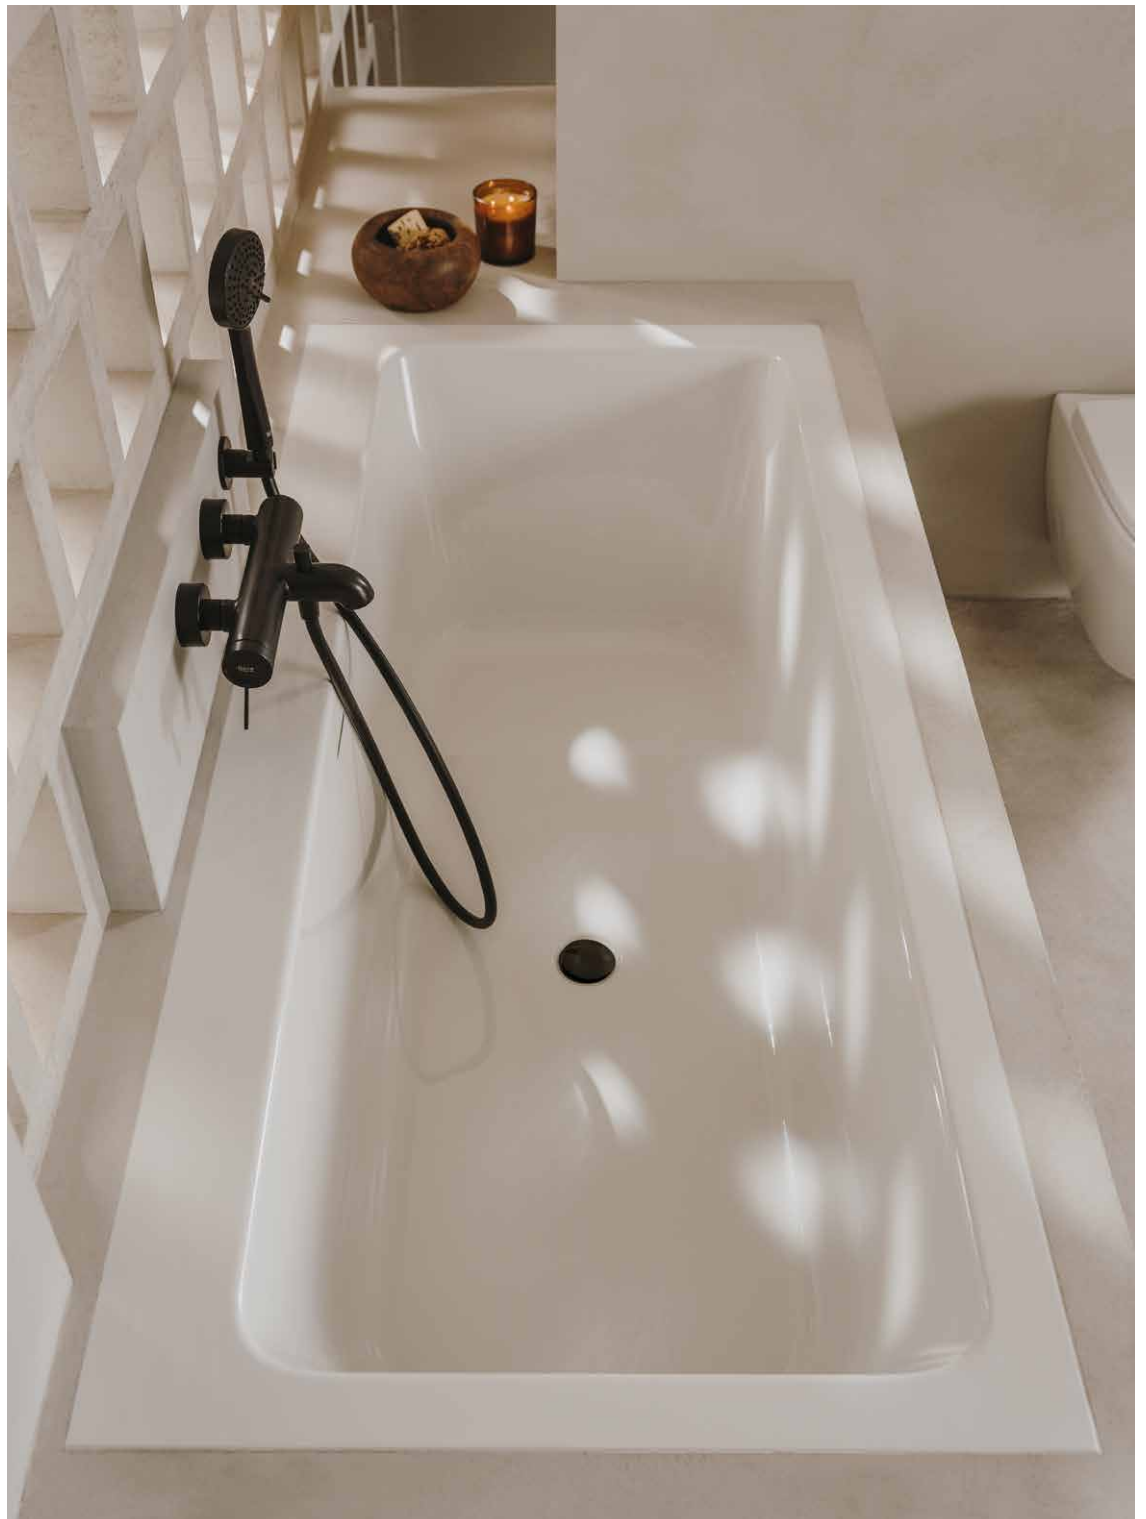

# Baths

1600 mm corner bath /  
Bath faucet in matt black /  
Stella hand-shower in matt black

Ona's range of baths lets you choose between different drop-in dimensions and gives you the possibility to decide on slightly smaller corner-right or corner-left installation. Other collection features include the faucet bench, an integrated overflow and a comfortable bottom length and depth. As masonry work can be avoided with the corner installation, even this process becomes simple.