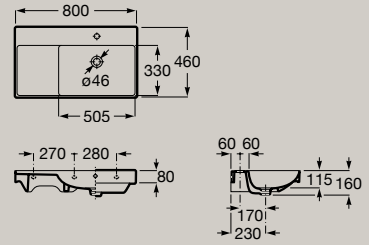

Right hand wall-hung basin
800 x 460 mm

- **A327688000** Gloss White **£297.72**
- **A327688620** Matt White **£357.26**
- **A327688S00** Supraglaze **£327.72**