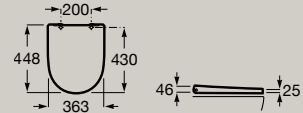

Back to wall single floorstanding Rimless WC with dual outlet

A347687000	Gloss White	£384.00
A347687620	Matt White	£460.80
A347687S00	Supraglaze®	£414.00

Soft-closing seat and cover

A801E12002	White	£146.88
A801E12001	White with Supralit®	£146.88
A801E12622	Matt White	£176.26
A801E12621	Matt White with Supralit®	£176.26

Seat and cover

A801E10002	White	£122.40
A801E10001	White with Supralit®	£122.40
A801E10622	Matt White	£146.88
A801E10621	Matt White with Supralit®	£146.88

Rimless   Soft Close   Extra Height   Supralit®

Wall-hung Rimless WC

A346687000	Gloss White	£390.00
A346687620	Matt White	£468.00
A346687S00	Supraglaze®	£420.00

Soft-closing seat and cover

A801E12002	White	£146.88
A801E12001	White with Supralit®	£146.88
A801E12622	Matt White	£176.26
A801E12621	Matt White with Supralit®	£176.26

Seat and cover

A801E10002	White	£122.40
A801E10001	White with Supralit®	£122.40
A801E10622	Matt White	£146.88
A801E10621	Matt White with Supralit®	£146.88

Rimless   Soft Close   Extra Height   Supralit®

Compact wall-hung Rimless WC

A346688000	Gloss White	£390.00
A346688620	Matt White	£468.00
A346688S00	Supraglaze®	£420.00

Soft-closing seat and cover

A801E12002	White	£146.88
A801E12001	White with Supralit®	£146.88
A801E12622	Matt White	£176.26
A801E12621	Matt White with Supralit®	£176.26

Seat and cover

A801E10002	White	£122.40
A801E10001	White with Supralit®	£122.40
A801E10622	Matt White	£146.88
A801E10621	Matt White with Supralit®	£146.88

Rimless   Soft Close   Extra Height   Supralit®

Dimensions in mm. Prices shown are recommended retail prices including VAT.

● 00 White   ● 62 Matt White   ● S0 Supraglaze®

Please visit our website www.uk.roca.com for further details on compatible Installation Systems.