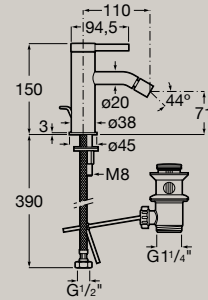

Bidet mixer with pop-up waste and flexible supply hoses

A5A609EC00	Chrome	£269.16
A5A609ENB0	Matt Black	£376.92
A5A609ECNO	Titanium Black	£376.92
A5A609ERGO	Rose Gold	£376.92

5L
●