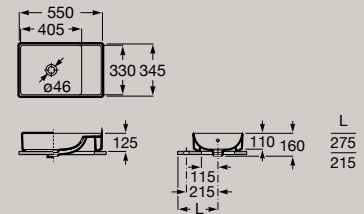

On countertop basin
550 x 345 mm

- **A32768C000** Gloss White **£495.84**
- **A32768C620** Matt White **£595.01**
- **A32768CS00** Supraglaze **£525.84**