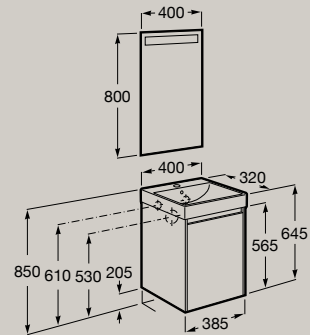

400 x 320 mm
Unik (compact base unit with one door and basin)

A851677... £554.76

Sold individually:

Compact base unit

A857594... £415.80

Basin

A32768D004 £138.96

Recommended:

Eidos LED mirror 400 x 800mm

A812387000 £231.48

Soft
Close

Internal
Shelf