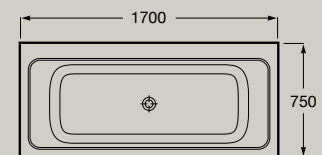

Bath panels not included.

Please visit our website at www.uk.roca.com for installation details.

Rectangular drop in bath.
Made of Stonex®.

1700 x 750 mm

A248630000 White **£1,683.60**

Includes click-clack drain, trap and integrated overflow.