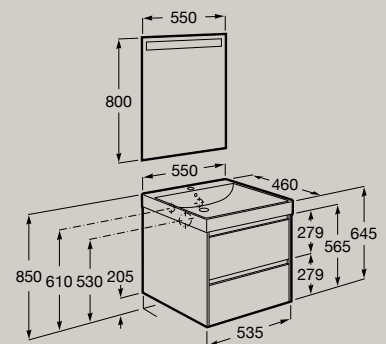

Basin

**A327685004**      **£214.32**

*Recommended:*

Eidos LED mirror 550 x 800mm

**A812389000**      **£257.16**

Soft Close      Full Extraction      Internal organiser

600 x 460 mm  
Unik (base unit with two drawers and basin)