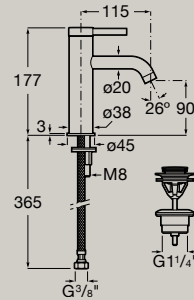

Cold start smooth body basin mixer with click clack waste

A5A3A9EC00	Chrome	£208.56
A5A3A9ENB0	Matt Black	£292.08
A5A3A9ECN0	Titanium Black	£292.08
A5A3A9ERGO	Rose Gold	£292.08