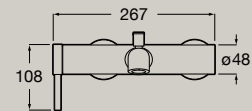

Wall-mounted bath-shower mixer with automatic diverter

A5A029EC00	Chrome	£326.28
A5A029ENB0	Matt Black	£456.84
A5A029ECNO	Titanium Black	£456.84
A5A029ERGO	Rose Gold	£456.84