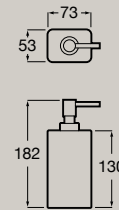

Countertop soap dispenser
53 x 73 mm

A817673C60 Matt White **£30.00**
A817673C70 Matt Green **£30.00**
A817673C80 Matt Grey **£30.00**