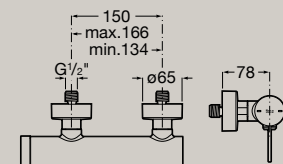

Wall-mounted shower mixer

A5A219EC00	Chrome	£285.96
A5A219ENB0	Matt Black	£400.44
A5A219ECNO	Titanium Black	£400.44
A5A219ERGO	Rose Gold	£400.44