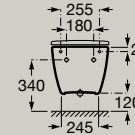

Dimensions in mm. Prices shown are recommended retail prices including VAT.

● 00 White   ● 62 Matt White   ● S0 Supraglaze®

Roca withhold the right to withdraw products and amend prices at any time, prices shown are recommended retail prices including VAT.

Images featured are for illustrative purposes only. For full technical specifications please visit our website www.uk.roca.com to download technical drawings, view installation videos and installation manuals. Dimensions are in mm, due to manufacturing processes all dimensions are approximate. Roca Ltd. has made every effort to ensure that the information provided within this brochure is accurate, however Roca Ltd cannot guarantee this and accepts no liability for any information printed within this brochure.

The information in this brochure is intended as a guide to help you decide on the best products for your space and budget. It is not intended to be a substitute for guidance from bathroom professionals so it is always wise to check that the products you like are suitable for your installation.