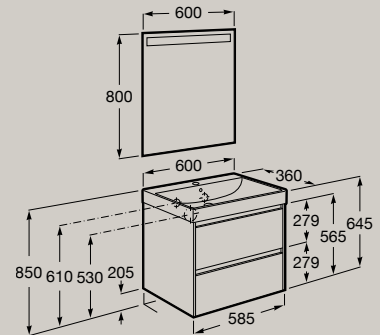

**A812355000**      **£271.09**

Soft Close      Full Extraction

550 x 460 mm  
Unik (base unit with two drawers and basin)

**A851687...**      **£806.52**

*Sold individually:*

Compact base unit

**A857612...**      **£592.20**