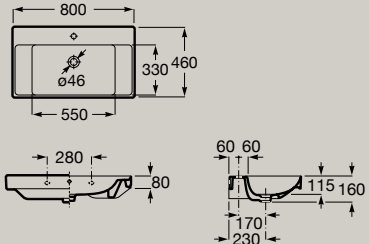

Wall-hung basin
800 x 460 mm

- **A32768H000** Gloss White **£297.72**
- **A32768H620** Matt White **£357.26**
- **A32768HS00** Supraglaze **£327.72**

Optional
Full pedestal

- **A337470000** Gloss White **£96.02**
- **A337470620** Matt White **£115.23**

Semi-pedestal

- **A337471000** Gloss White **£120.52**
- **A337471620** Matt White **£144.62**