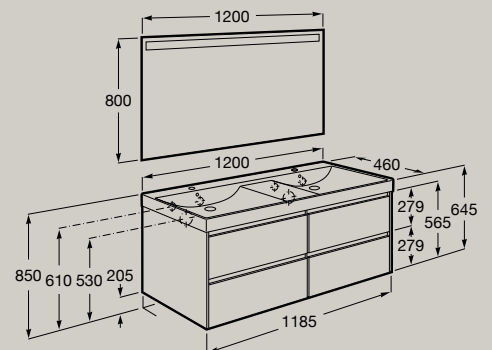

Dimensions in mm. Prices shown are recommended retail prices including VAT. Replace (...) in the product reference with the code of the chosen finish:

● 509 Matt White ● 510 Matt Grey ● 511 Dark Elm ● 512 Light Oak ● 513 Matt Green

Please see back of brochure for all furniture finishes