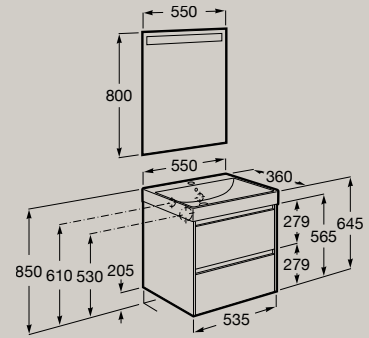

Basin

**A327683004**      **£185.28**

*Recommended:*

Eidos LED mirror 550 x 800mm

**A812389000**      **£257.16**

Soft Close      Full Extraction

600 x 360 mm  
Unik (compact base unit with two drawers and basin)