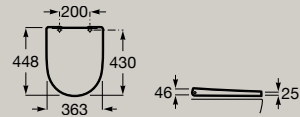

Toilets

Close-coupled open back
Rimless WC with dual outlet

A342687000	Gloss White	£294.00
A342687620	Matt White	£352.80
A342687S00	Supraglaze®	£324.00

Dual flush 4.5/3L WC cistern
with bottom inlet

A34168C00F	Gloss White	£367.20
A34168C62F	Matt White	£440.64
A34168CS0F	Supraglaze®	£397.20

Soft-closing seat and cover

A801E12002	White	£146.88
A801E12001	White with Supralit®	£146.88
A801E12622	Matt White	£176.26
A801E12621	Matt White with Supralit®	£176.26

Seat and cover

A801E10002	White	£122.40
A801E10001	White with Supralit®	£122.40
A801E10622	Matt White	£146.88
A801E10621	Matt White with Supralit®	£146.88

4,5/3L Rimless Soft Close Extra Height

Supralit®

Compact back to wall close-coupled
Rimless WC with dual outlet

A342688000	Gloss White	£354.00
A342688620	Matt White	£424.80
A342688S00	Supraglaze®	£384.00

Dual flush 4.5/3L WC cistern
with bottom inlet

A34168C00F	Gloss White	£367.20
A34168C62F	Matt White	£440.64
A34168CS0F	Supraglaze®	£397.20

Soft-closing seat and cover

A801E22002	White	£146.88
A801E22001	White with Supralit®	£146.88
A801E22622	Matt White	£176.26
A801E22621	Matt White with Supralit®	£176.26

Seat and cover

A801E20002	White	£122.40
A801E20001	White with Supralit®	£122.40
A801E20622	Matt White	£146.88
A801E20621	Matt White with Supralit®	£146.88