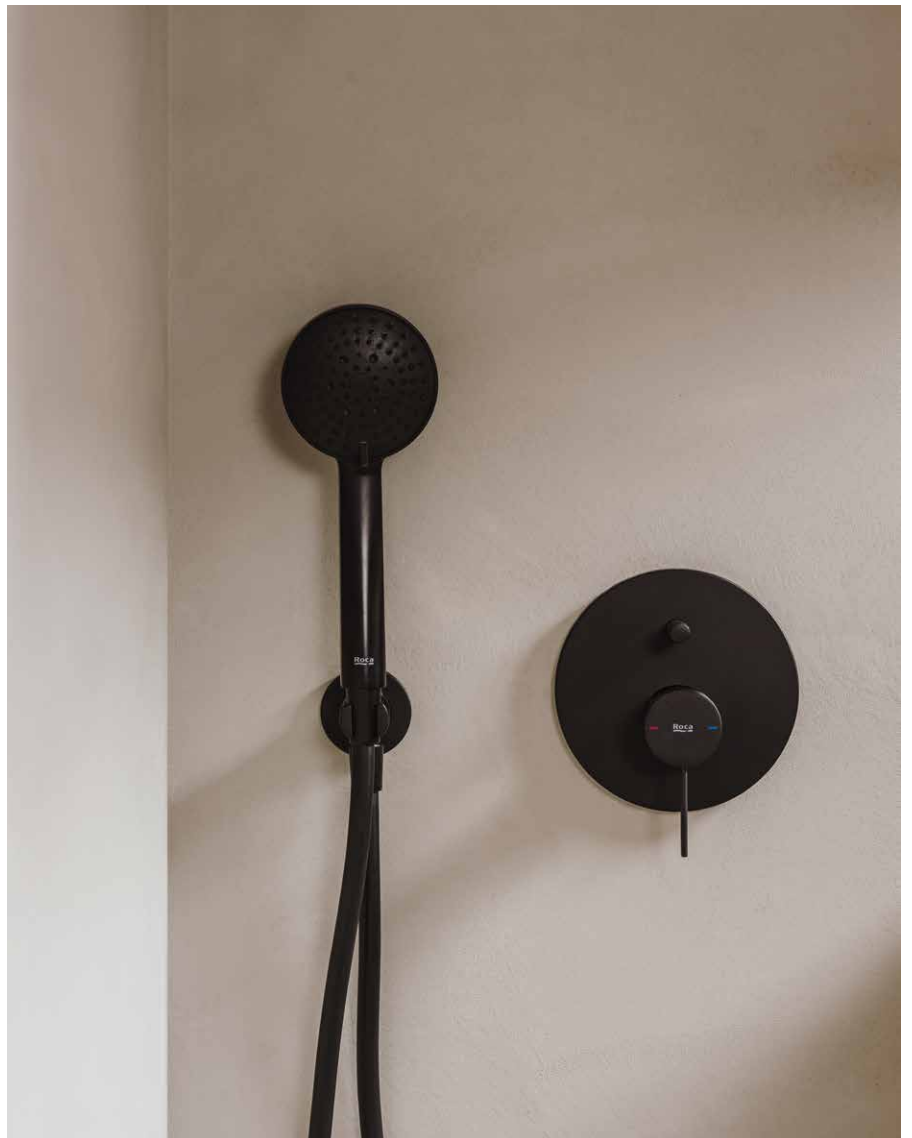

Previous page:
Built-in basin faucet in matt black /
370 mm over countertop basin

These pages:
Bath faucet in matt black /
Stella hand-shower in matt
black / 1700 mm drop-in bath

Built-in bath-shower faucet in
matt black / Stella hand-shower
in matt black

All faucet models in the Ona Collection allow for smooth and precise operation, with a long-term guarantee of one million opening and closing movements. The available heights for basin models are standard, mezzo and high neck, providing the perfect combination with different types of washbasins. Enjoy complete flexibility options with Ona's dedicated bath and shower faucets, bidets and built-in basin models.