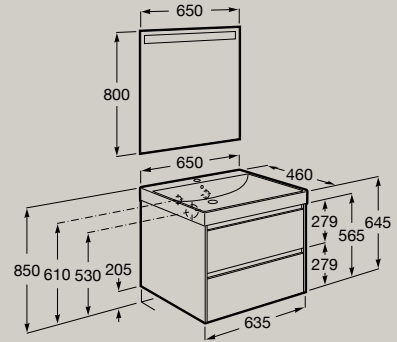

**A851689...** £881.16

*Sold individually:*

Base unit  
**A857614...** £636.36

Basin  
**A327687004** £244.80

*Recommended:*

Eidos LED mirror 650 x 800mm  
**A812390000** £286.08

Soft Close Full Extraction Internal organiser