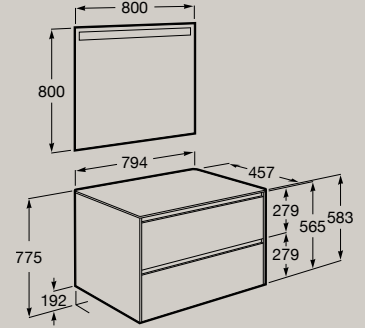

Base unit for countertop left hand basin
with two drawers

A851729... £1,058.28

Sold individually:

Base unit

A857631... £680.40

Countertop for left hand basin

A857618... £377.88

Recommended:

Eidos LED mirror 800 x 800mm

A812356000 £326.69