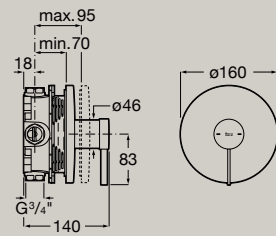

Built-in shower mixer (1 way)

- **A5A2B9EC00** Chrome **£208.20**
- **A5A2B9ENB0** Matt Black **£291.48**
- **A5A2B9ECN0** Titanium Black **£291.48**
- **A5A2B9ERG0** Rose Gold **£291.48**

RocaBox required for installation

A525869403 **£125.89**