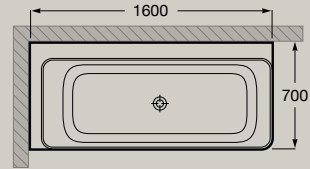

# Baths

Asymmetric corner bath.  
Made of Stonex®.

Left corner  
1600 x 700 mm

**A248629000** White **£2,757.12**

Includes click-clack drain, trap and integrated overflow.

Asymmetric corner bath.  
Made of Stonex®.