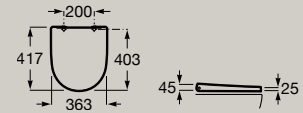

Dimensions in mm. Prices shown are recommended retail prices including VAT.

● 00 White   ● 62 Matt White   ● S0 Supraglaze®

Please visit our website www.uk.roca.com for further details on compatible Installation Systems.