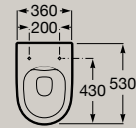

Back to wall single floorstanding Rimless WC with dual outlet

A347687000	Gloss White	£384.00
A347687620	Matt White	£460.80
A347687S00	Supraglaze®	£414.00

Soft-closing seat and cover

A801E12002	White	£146.88
A801E12001	White with Supralit®	£146.88
A801E12622	Matt White	£176.26
A801E12621	Matt White with Supralit®	£176.26

Seat and cover

A801E10002	White	£122.40
A801E10001	White with Supralit®	£122.40
A801E10622	Matt White	£146.88
A801E10621	Matt White with Supralit®	£146.88

Rimless   Soft Close   Extra Height   Supralit®

Wall-hung Rimless WC

A346687000	Gloss White	£390.00
A346687620	Matt White	£468.00
A346687S00	Supraglaze®	£420.00

Soft-closing seat and cover

A801E12002	White	£146.88
A801E12001	White with Supralit®	£146.88
A801E12622	Matt White	£176.26
A801E12621	Matt White with Supralit®	£176.26

Seat and cover

A801E10002	White	£122.40
A801E10001	White with Supralit®	£122.40
A801E10622	Matt White	£146.88
A801E10621	Matt White with Supralit®	£146.88

Rimless   Soft Close   Extra Height   Supralit®

Compact wall-hung Rimless WC

A346688000	Gloss White	£390.00
A346688620	Matt White	£468.00
A346688S00	Supraglaze®	£420.00

Soft-closing seat and cover

A801E12002	White	£146.88
A801E12001	White with Supralit®	£146.88
A801E12622	Matt White	£176.26
A801E12621	Matt White with Supralit®	£176.26

Seat and cover

A801E10002	White	£122.40
A801E10001	White with Supralit®	£122.40
A801E10622	Matt White	£146.88
A801E10621	Matt White with Supralit®	£146.88

Rimless   Soft Close   Extra Height   Supralit®

Dimensions in mm. Prices shown are recommended retail prices including VAT.

● 00 White   ● 62 Matt White   ● S0 Supraglaze®

Please visit our website www.uk.roca.com for further details on compatible Installation Systems.