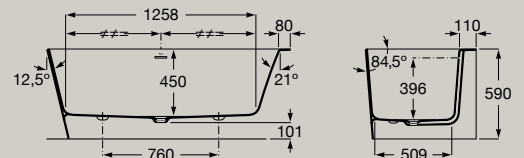

Asymmetric corner bath.
Made of Stonex®.

Right corner
1600 x 700 mm

A248638000 White **£2,757.12**

Includes click-clack drain, trap and integrated overflow.

Rectangular drop in bath.
Made of Stonex®.

1700 x 700 mm

A248631000 White **£1,572.00**

Includes click-clack drain, trap and integrated overflow.