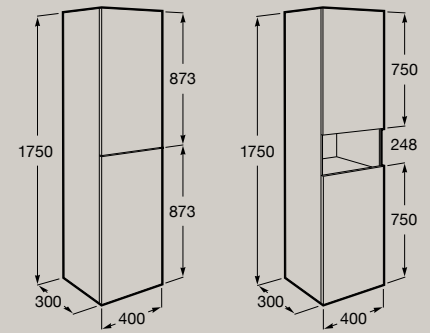

Delta column unit
1750 x 400 mm

A857635...   **£808.80**

Delta column unit, with open shelf
1750 x 400 mm

A857636...   **£808.80**

Soft
Close

Reversible

Push to
open

Adjustable
shelves

Delta top unit with door
50 x 350 mm

A857637...   **£403.20**

Soft
Close

Reversible

Push to
open

Dimensions in mm. Prices shown are recommended retail prices including VAT. Replace (...) in the product reference with the code of the chosen finish:

● 509 Matt White   ● 510 Matt Grey   ● 511 Dark Elm   ● 512 Light Oak   ● 513 Matt Green

Please see back of brochure for all furniture finishes