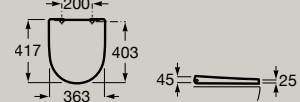

4,5/3L Rimless Soft Close Extra Height

Supralit®

Dimensions in mm. Prices shown are recommended retail prices including VAT.

● 00 White   ● 62 Matt White   ● S0 Supraglaze®