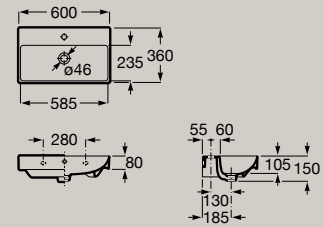

Compact wall-hung basin
600 x 360 mm

- **A327684000** Gloss White **£221.52**
- **A327684620** Matt White **£265.82**
- **A327684S00** Supraglaze **£251.52**

Optional

Semi-pedestal

- **A337782000** Gloss White **£146.24**
- **A337782620** Matt White **£175.48**