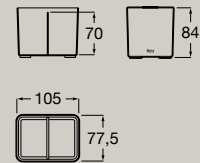

Countertop tumbler
105 x 77.5 mm

A817672C60 Matt White **£12.30**
A817672C70 Matt Green **£12.30**
A817672C80 Matt Grey **£12.30**