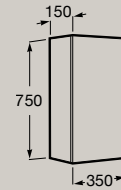

Soft
Close

Reversible

Push to
open

Dimensions in mm. Prices shown are recommended retail prices including VAT. Replace (...) in the product reference with the code of the chosen finish:

● 509 Matt White   ● 510 Matt Grey   ● 511 Dark Elm   ● 512 Light Oak   ● 513 Matt Green

Please see back of brochure for all furniture finishes