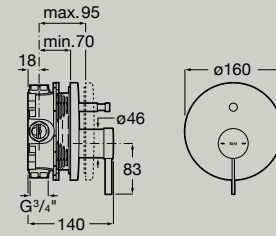

Built-in bath-shower mixer with automatic diverter (2 ways)

- **A5A0B9EC00** Chrome **£240.24**
- **A5A0B9ENB0** Matt Black **£336.36**
- **A5A0B9ECN0** Titanium Black **£336.36**
- **A5A0B9ERG0** Rose Gold **£336.36**

RocaBox required for installation

A525869403 **£125.89**