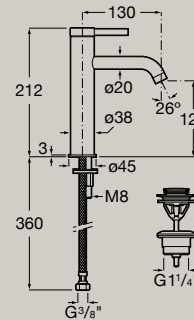

Cold start smooth body medium height basin mixer with click clack waste

A5A3C9EC00	Chrome	£260.76
A5A3C9ENB0	Matt Black	£365.16
A5A3C9ECN0	Titanium Black	£365.16
A5A3C9ERGO	Rose Gold	£365.16