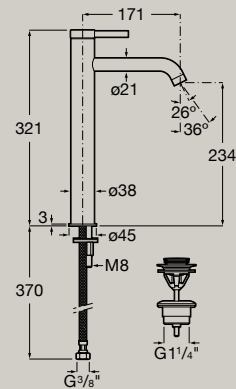

Cold start smooth body extended height basin mixer with click clack waste

A5A349EC00	Chrome	£319.56
A5A349ENB0	Matt Black	£447.48
A5A349ECN0	Titanium Black	£447.48
A5A349ERGO	Rose Gold	£447.48