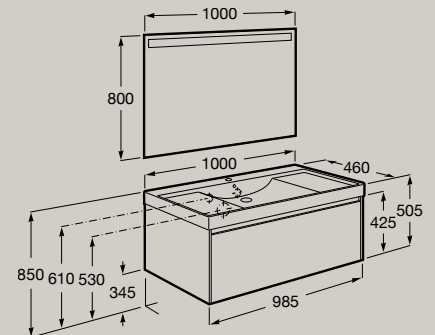

Dimensions in mm. Prices shown are recommended retail prices including VAT. Replace (...) in the product reference with the code of the chosen finish:

● 509 Matt White ● 510 Matt Grey ● 511 Dark Elm ● 512 Light Oak ● 513 Matt Green

Please see back of brochure for all furniture finishes