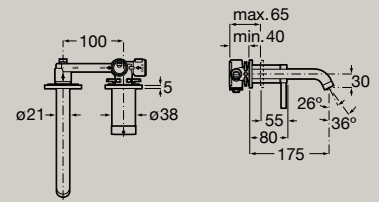

5L  
●

Bidet mixer with pop-up waste and flexible supply hoses

|                   |                |                |
|-------------------|----------------|----------------|
| <b>A5A609EC00</b> | Chrome         | <b>£269.16</b> |
| <b>A5A609ENB0</b> | Matt Black     | <b>£376.92</b> |
| <b>A5A609ECNO</b> | Titanium Black | <b>£376.92</b> |
| <b>A5A609ERGO</b> | Rose Gold      | <b>£376.92</b> |