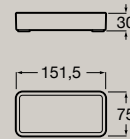

Container
151.5 x 75 mm

A817671C60 Matt White **£12.30**
A817671C70 Matt Green **£12.30**
A817671C80 Matt Grey **£12.30**