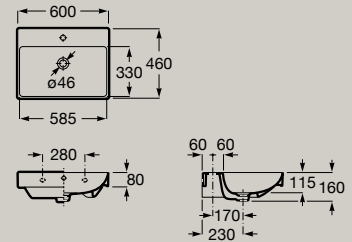

Wall-hung basin
600 x 460 mm

- **A327686000** Gloss White **£231.48**
- **A327686620** Matt White **£277.78**
- **A327686S00** Supraglaze **£261.48**

Optional

Full-pedestal

- **A337470000** Gloss White **£96.02**
- **A337470620** Matt White **£115.23**

Semi-pedestal

- **A337471000** Gloss White **£120.52**
- **A337471620** Matt White **£144.62**