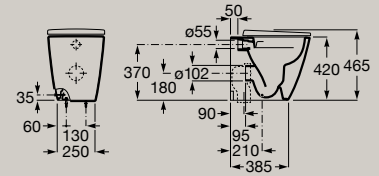

Back to wall single floorstanding Rimless WC with dual outlet

A347687000	Gloss White	£384.00
A347687620	Matt White	£460.80
A347687S00	Supraglaze®	£414.00

Soft-closing seat and cover

A801E12002	White	£146.88
A801E12001	White with Supralit®	£146.88
A801E12622	Matt White	£176.26
A801E12621	Matt White with Supralit®	£176.26

Seat and cover

A801E10002	White	£122.40
A801E10001	White with Supralit®	£122.40
A801E10622	Matt White	£146.88
A801E10621	Matt White with Supralit®	£146.88

Rimless   Soft Close   Extra Height   Supralit®

Wall-hung Rimless WC

A346687000	Gloss White	£390.00
A346687620	Matt White	£468.00
A346687S00	Supraglaze®	£420.00

Soft-closing seat and cover

A801E12002	White	£146.88
A801E12001	White with Supralit®	£146.88
A801E12622	Matt White	£176.26
A801E12621	Matt White with Supralit®	£176.26

Seat and cover

A801E10002	White	£122.40
A801E10001	White with Supralit®	£122.40
A801E10622	Matt White	£146.88
A801E10621	Matt White with Supralit®	£146.88

Rimless   Soft Close   Extra Height   Supralit®

Compact wall-hung Rimless WC

A346688000	Gloss White	£390.00
A346688620	Matt White	£468.00
A346688S00	Supraglaze®	£420.00

Soft-closing seat and cover

A801E12002	White	£146.88
A801E12001	White with Supralit®	£146.88
A801E12622	Matt White	£176.26
A801E12621	Matt White with Supralit®	£176.26

Seat and cover

A801E10002	White	£122.40
A801E10001	White with Supralit®	£122.40
A801E10622	Matt White	£146.88
A801E10621	Matt White with Supralit®	£146.88

Rimless   Soft Close   Extra Height   Supralit®

Dimensions in mm. Prices shown are recommended retail prices including VAT.

● 00 White   ● 62 Matt White   ● S0 Supraglaze®

Please visit our website www.uk.roca.com for further details on compatible Installation Systems.