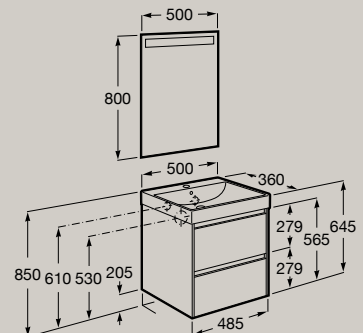

500 x 360 mm
Unik (compact base unit with two drawers and basin)

A851682... £623.04

Sold individually:

Compact base unit

A857599... £441.48

Basin

A32768E004 £165.36

Recommended:

Eidos LED mirror 500 x 800mm

A812354000 £243.28

Soft
Close

Full
Extraction