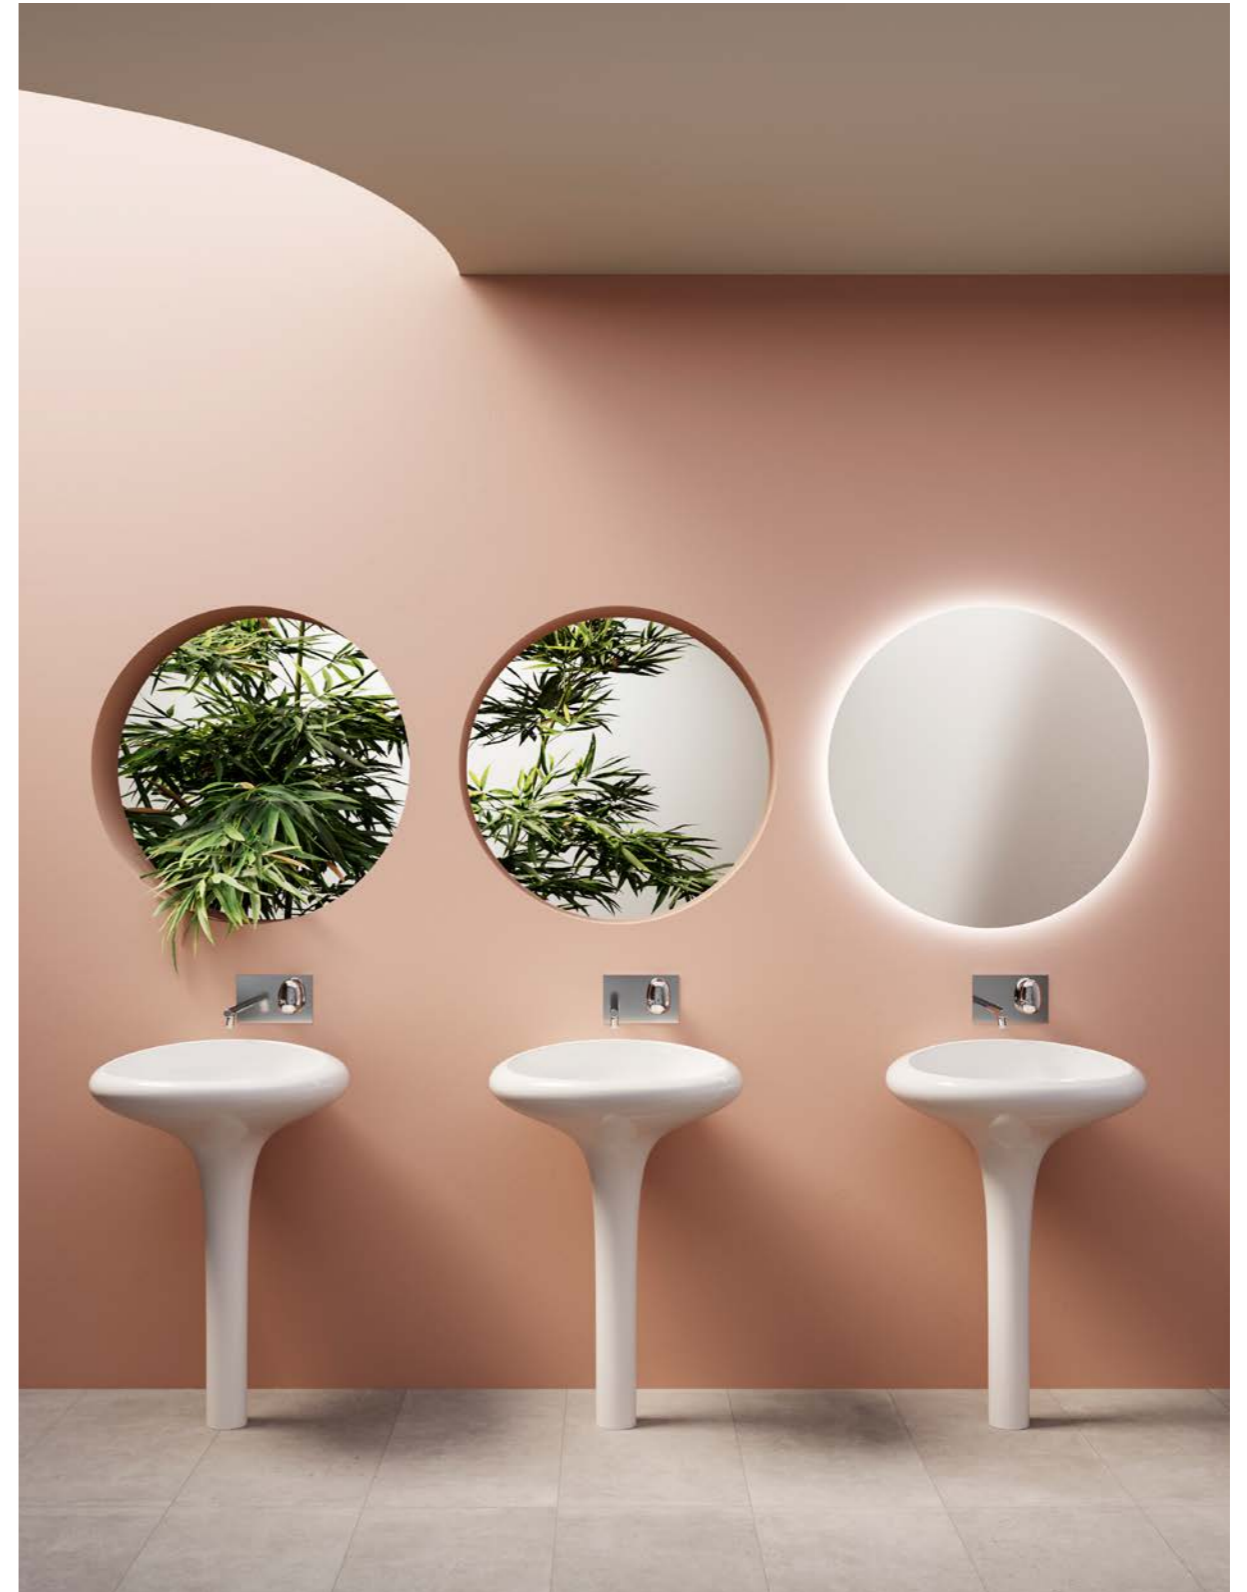

Floor-standing washbasin, 60cm, White £1,693 (4251B403-0016) Pebble built-in basin mixer, single lever, Chrome £692 (A42231) Mirror from the Equal range, see page 64.