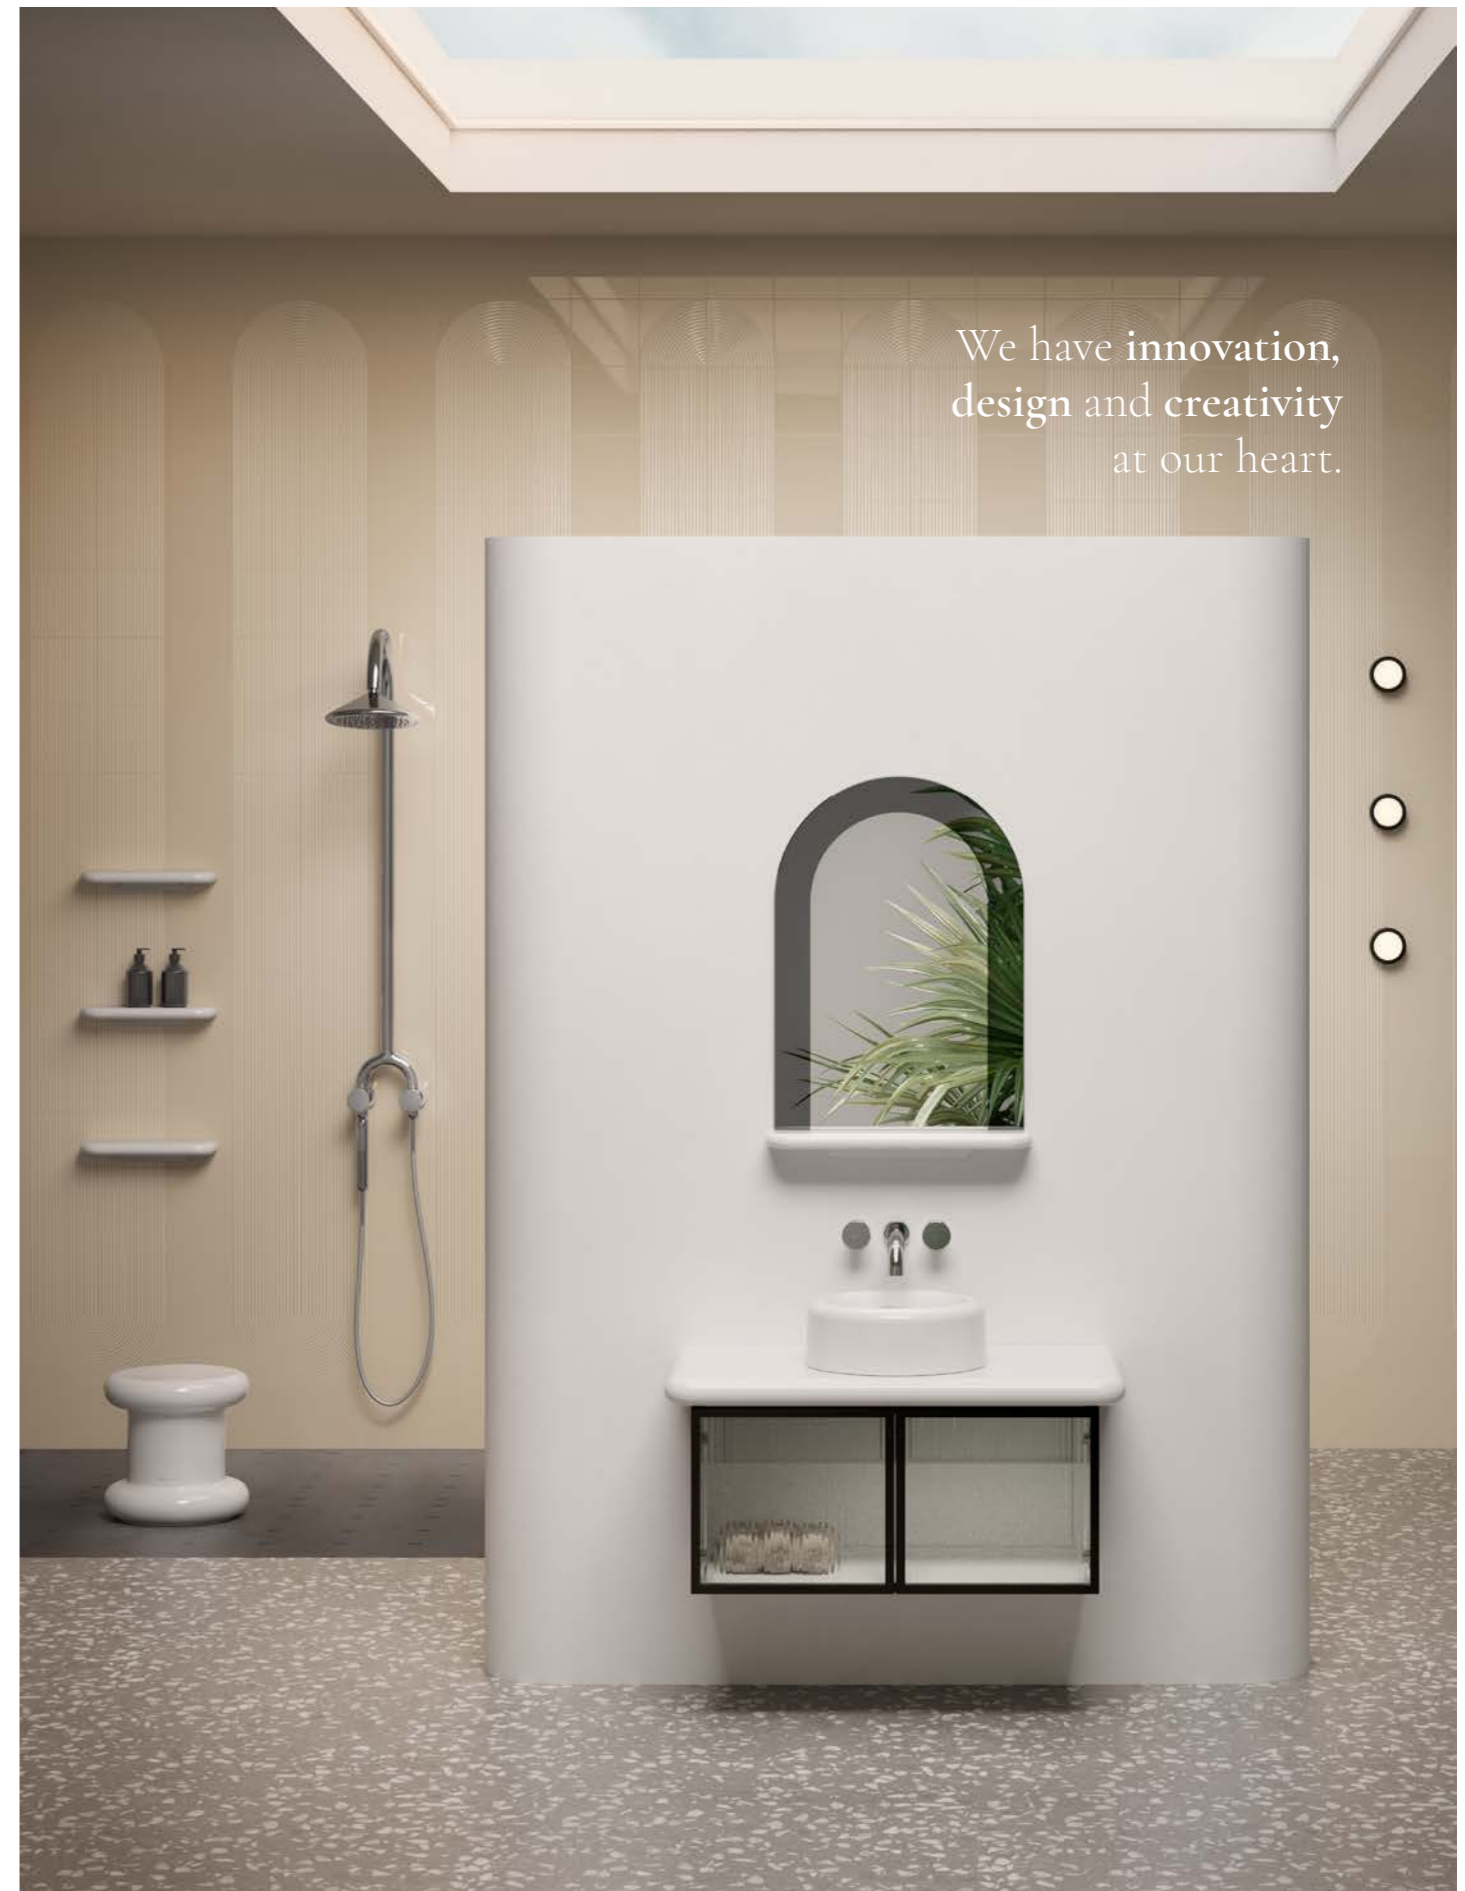

Welcome to our Designer Collection, created in collaboration with world- renowned, forward-thinking designers.

Showcasing the very best in bathroom design and utilising the latest technology, our exclusive designer ranges will elevate your bathroom experience to a whole new level. Check out our most recent range Liquid (page 12), designed in collaboration with Tom Dixon, the acclaimed British designer.

Innovation and creativity drives product development. We pioneer the latest technology in our smart-app flush plates (page 278), use inventive engineering for superior hygiene in the Rim-ex™ range (page 270), apply our VitrA Hygiene glaze as standard to all ceramic pieces (page 259) and draw on our 50-year heritage and expertise to develop unique finishes and manufacturing processes for outstanding quality.

But to be truly innovative means being responsible for future generations. We are committed to reducing the use of non-renewable resources, not only during manufacture, but also in product development to ensure power and water conservation for every VitrA product. We call it Blue Life (see page 287).

Ultimately, our mission is to elevate your everyday bathroom experience into something beautiful, relaxing and life-enriching. So, step inside these pages, we've got everything you need.

See back page for the full index.