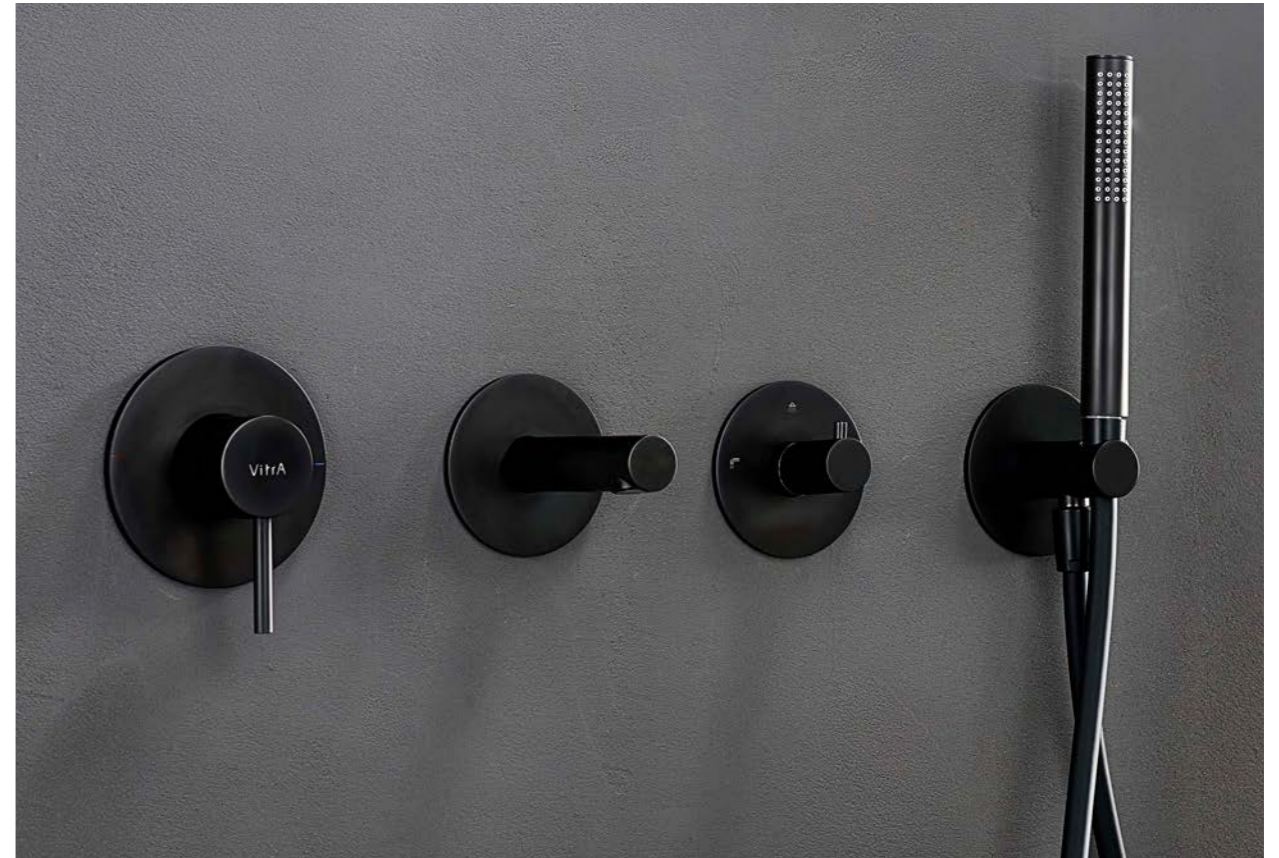

Brushed Nickel **£497 - A4261934**
Copper **£399 - A4261926**
Matt Black **£497 - A4261936**

H: 100mm P: 77mm

For the complete icon guide, refer to page 158

Required concealed parts

M1

PRODUCT CODE:
A42213