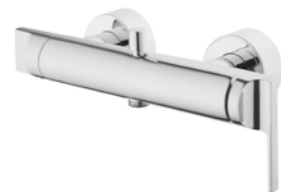

Wall-mounted bath/shower mixer
Chrome **£253 - A42488**
H: 100mm P: 76mm

Features a 45° spout