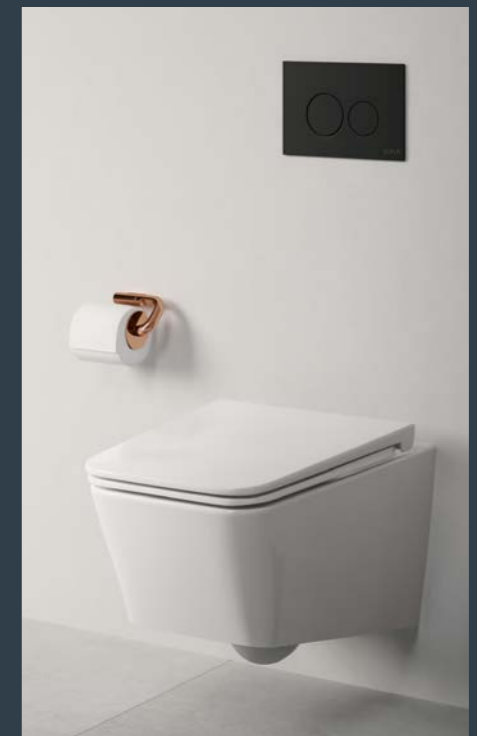

Right - Wall-hung pan, Rim-ex, 54cm, White £505 (7245B403-0075) Toilet seat soft-closing, White £237 (119-003-009) Origin flush plate, Glass Black £175 (740-1601)