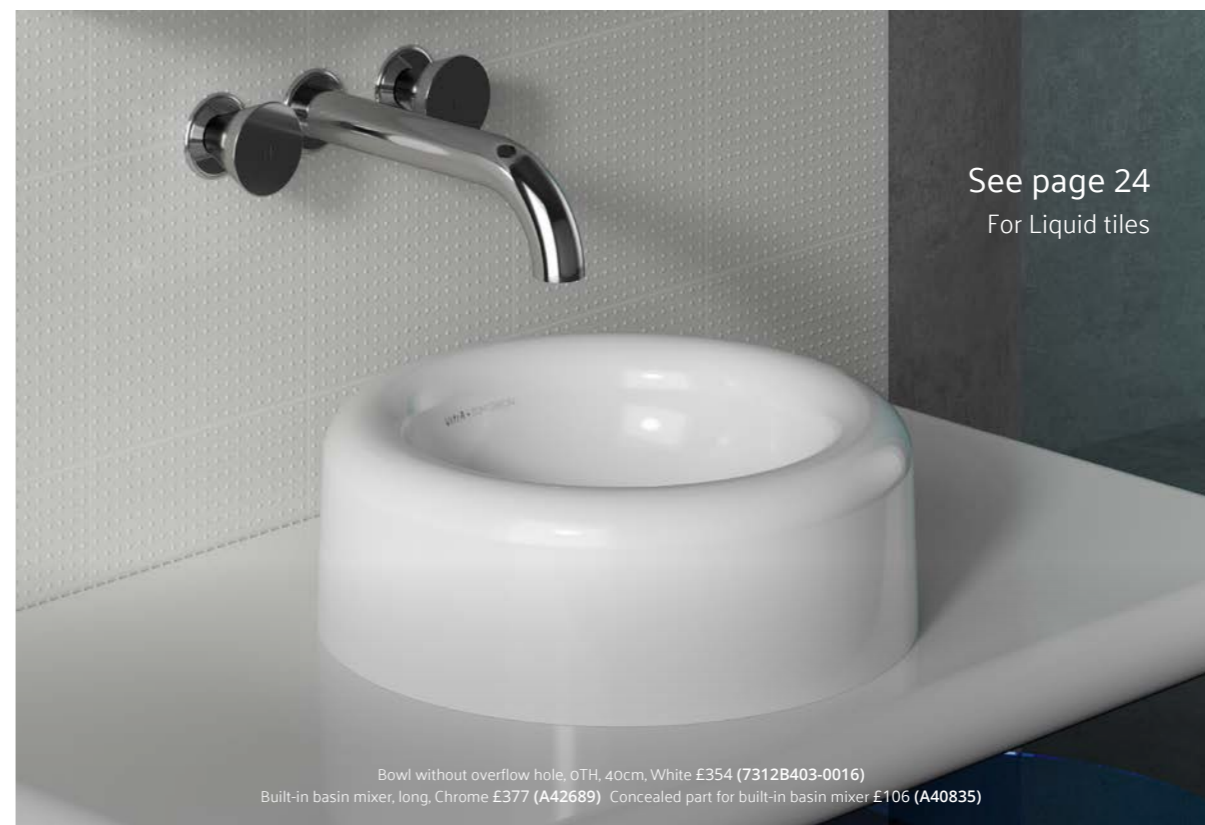

Butler sink without overflow hole, White, 60cm, 1TH £413 (7315B403-0041) Basin mixer, RH, Chrome £419 (A42749)

Bowl without overflow hole, oTH, 40cm, White £354 (7312B403-0016)
Built-in basin mixer, long, Chrome £377 (A42689) Concealed part for built-in basin mixer £106 (A40835)