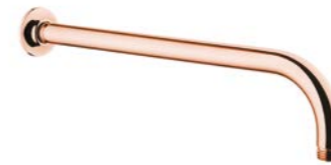

Universal wall-mounted long connection pipe
Copper **£95 - A4565226**
Brushed Nickel **£118 - A4565234**
Chrome **£79 - A45652**
Matt Black **£118 - A4565236**
Gold **£95 - A4565223**
P: 346mm