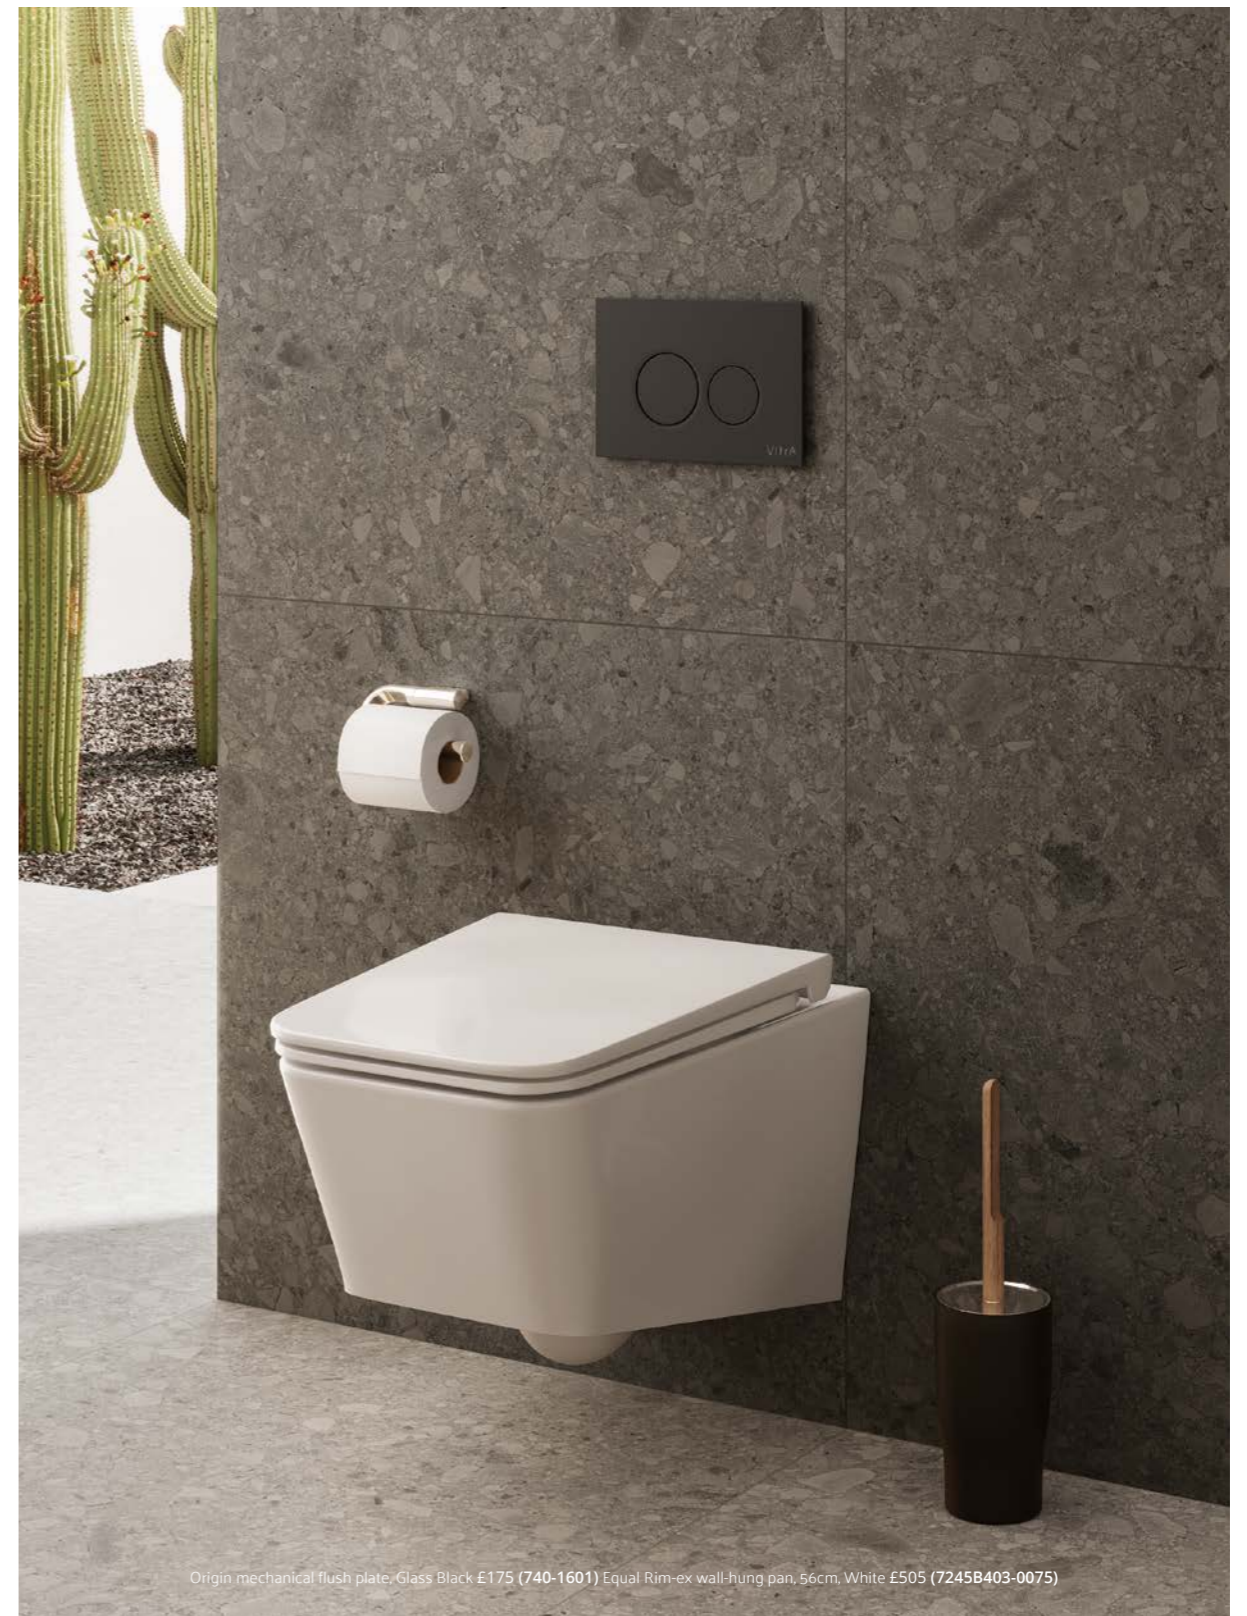

Origin mechanical flush plate, Glass Black £175 (740-1601) Equal Rim-ex wall-hung pan, 56cm, White £505 (7245B403-0075)