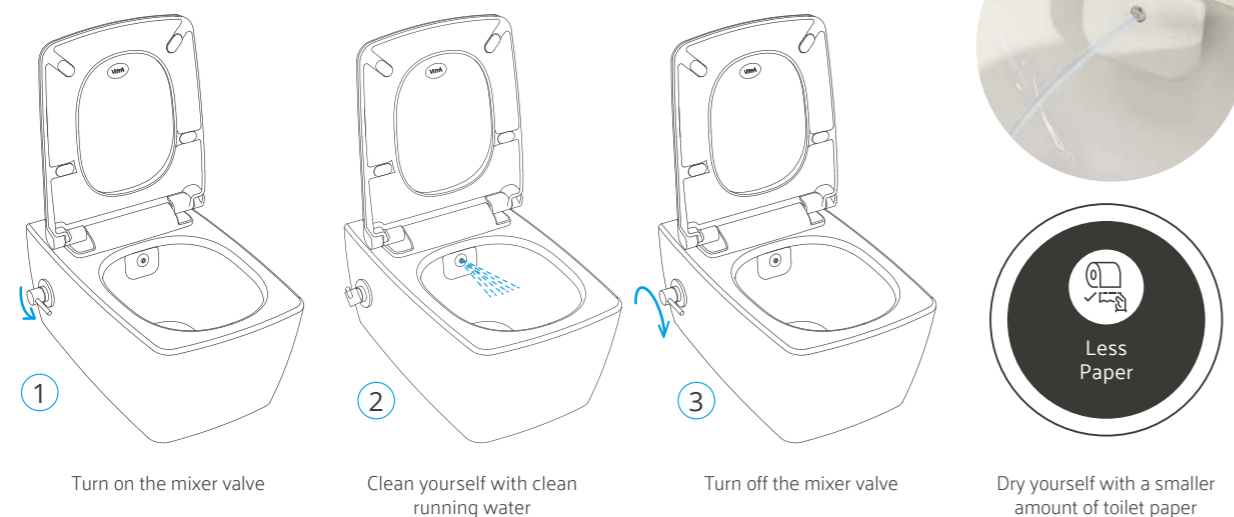

A user-friendly mechanical bidet function

Available with an integrated or wall-mounted mixer valve.