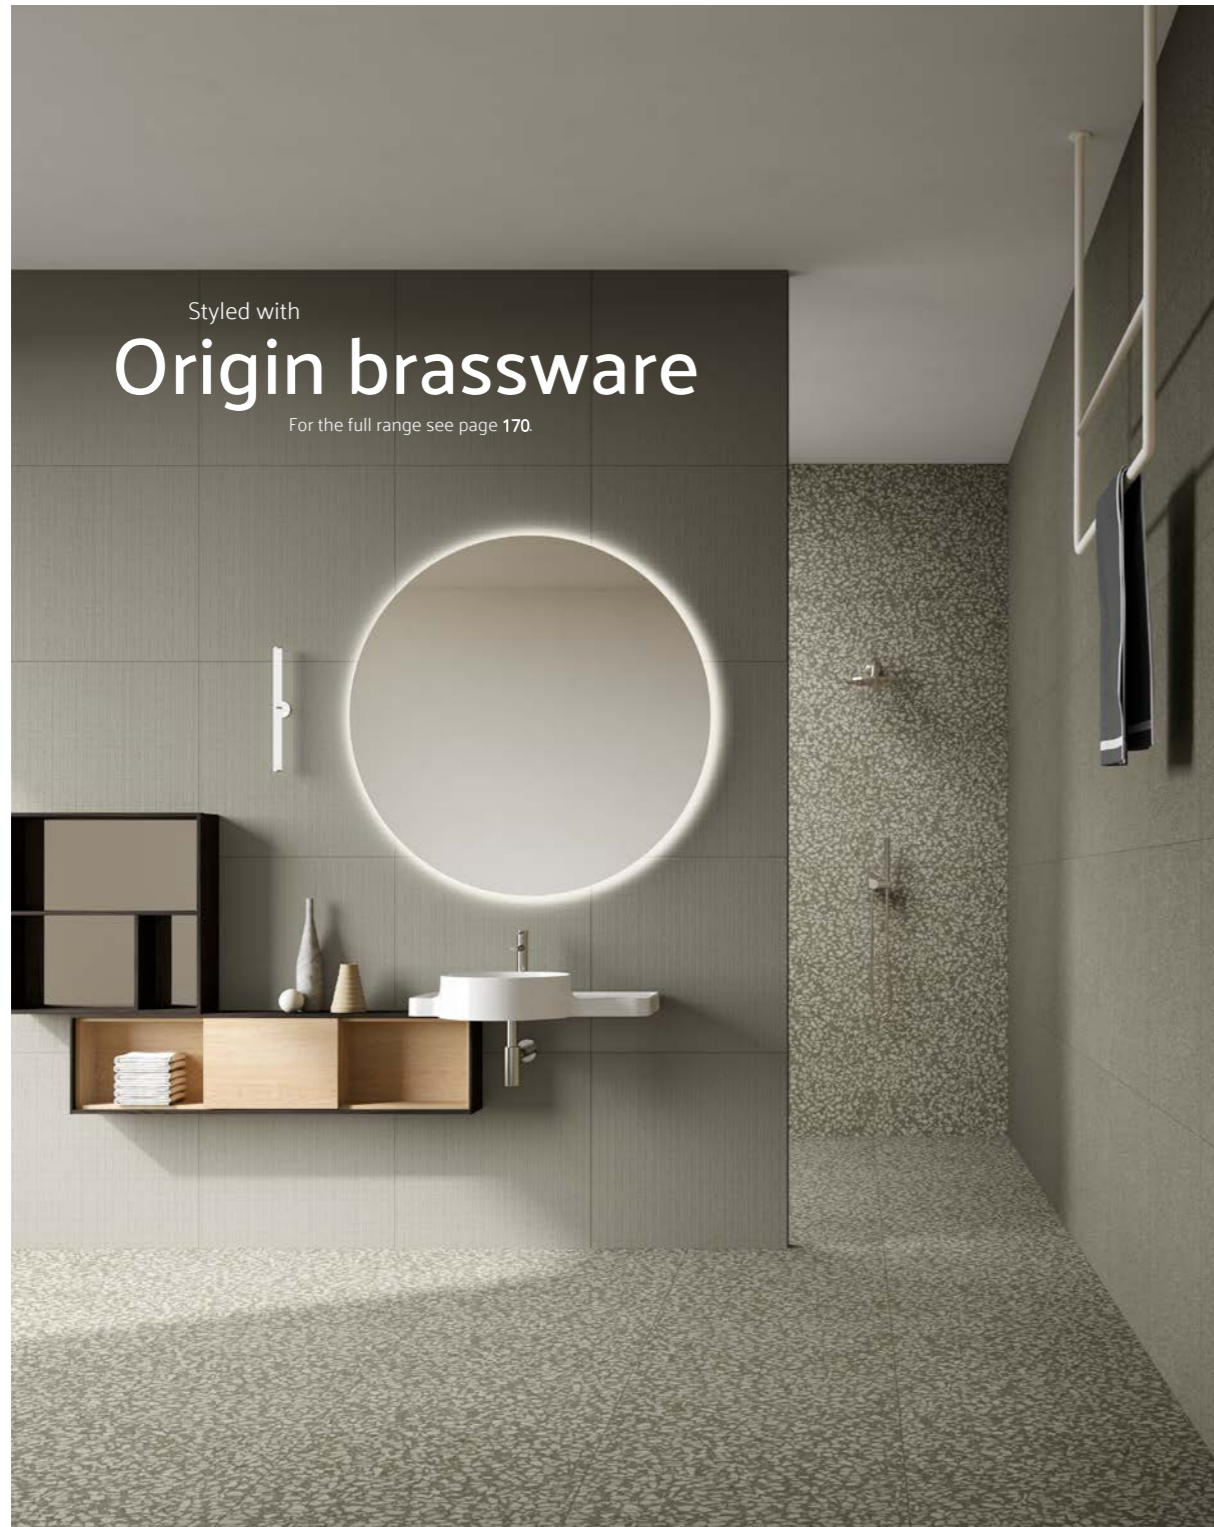

Shelf with towel holder, 75cm
 Black Oak, left **£849 – 65855**
 Dark Oak, left **£849 – 64062**
 Black Oak, right **£849 – 65856**
 Dark Oak, right **£849 – 64063**
 H: 95mm W: 750mm P: 180mm

by **Arik Levy**

Styled with
Origin brassware

For the full range see page 170.

Wall box, 60cm, Flamed Grey & Mirror £1,304 (62510) Horizontal unit with sliding door, 120cm, Flamed Grey & Natural Oak £1,246 (62503) Washbasin, 1TH, 70cm £399 (7224B403-0041) Equal circular illuminated mirror, 110cm £441 (62577) Brassware from the Origin range, see page 170. Bracket set (325010) should be ordered separately for basin.