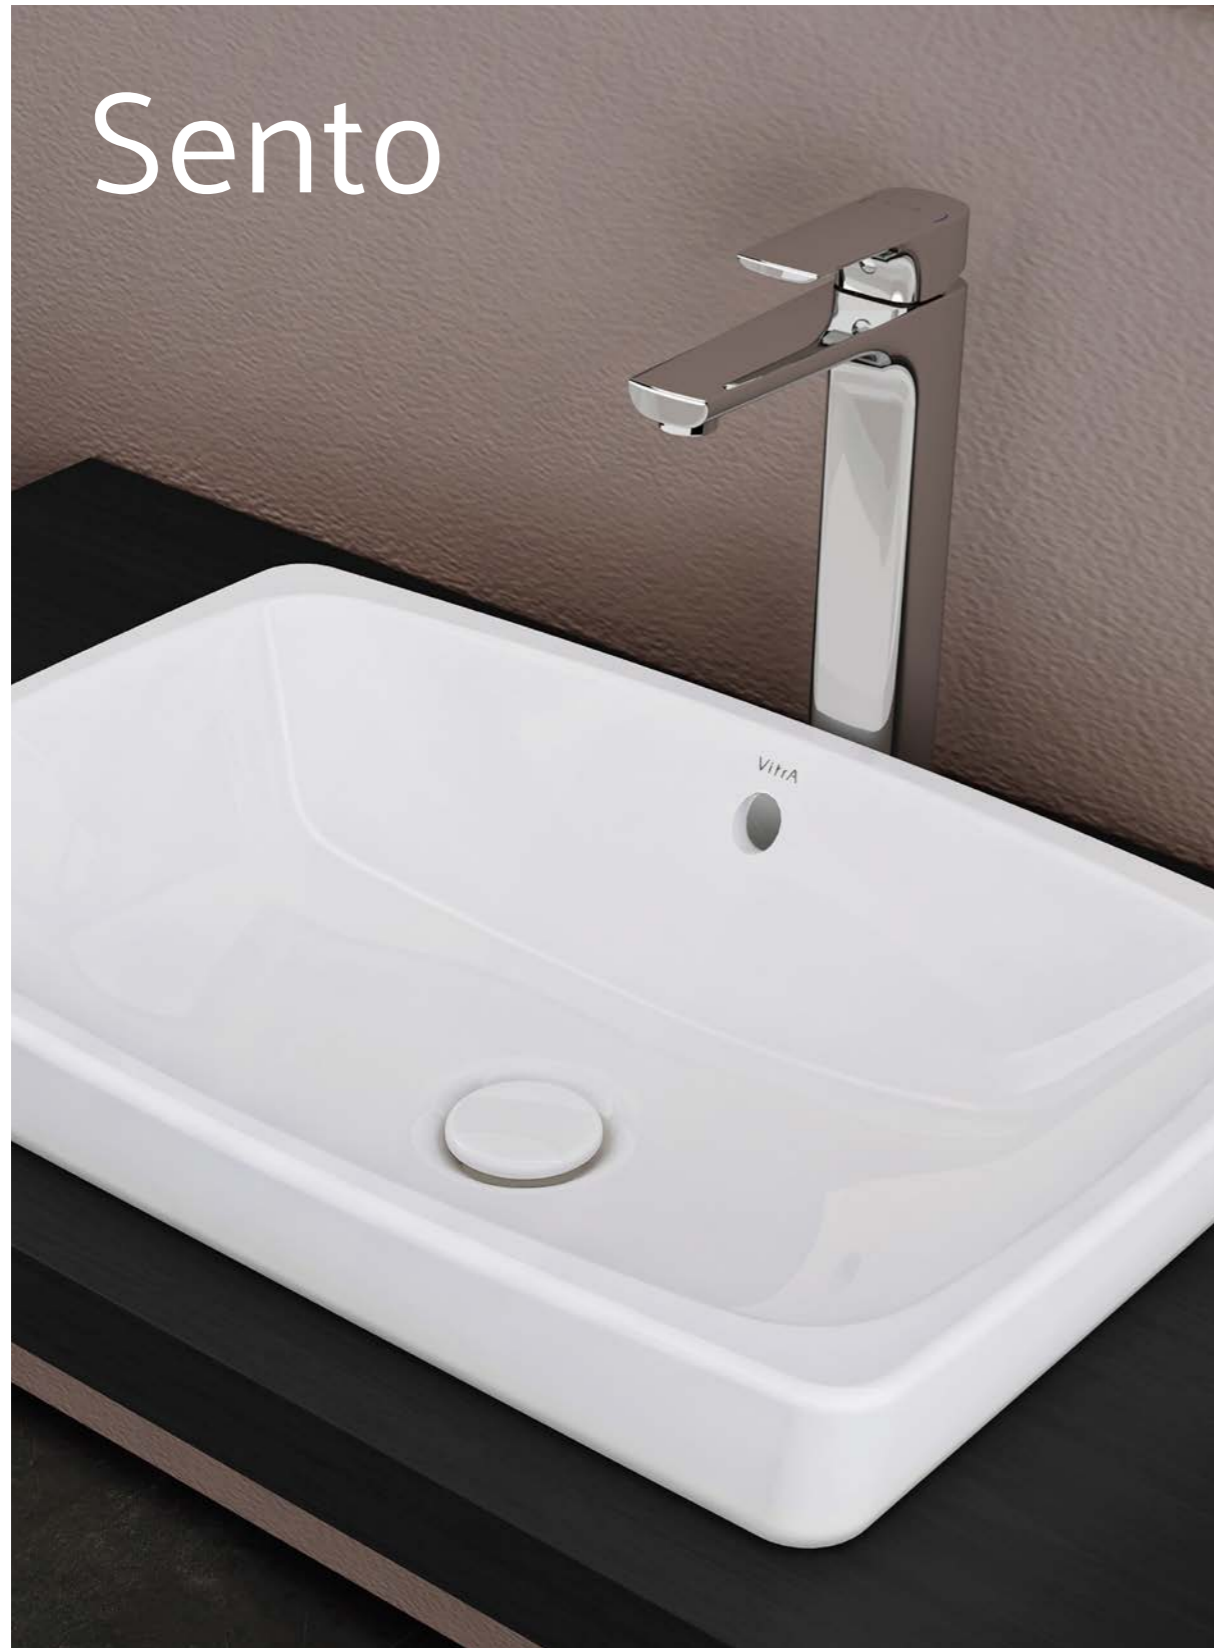

Sento

186

187

Designed for the Sento furniture range but with a shape that complements any washbasin and bathroom space.