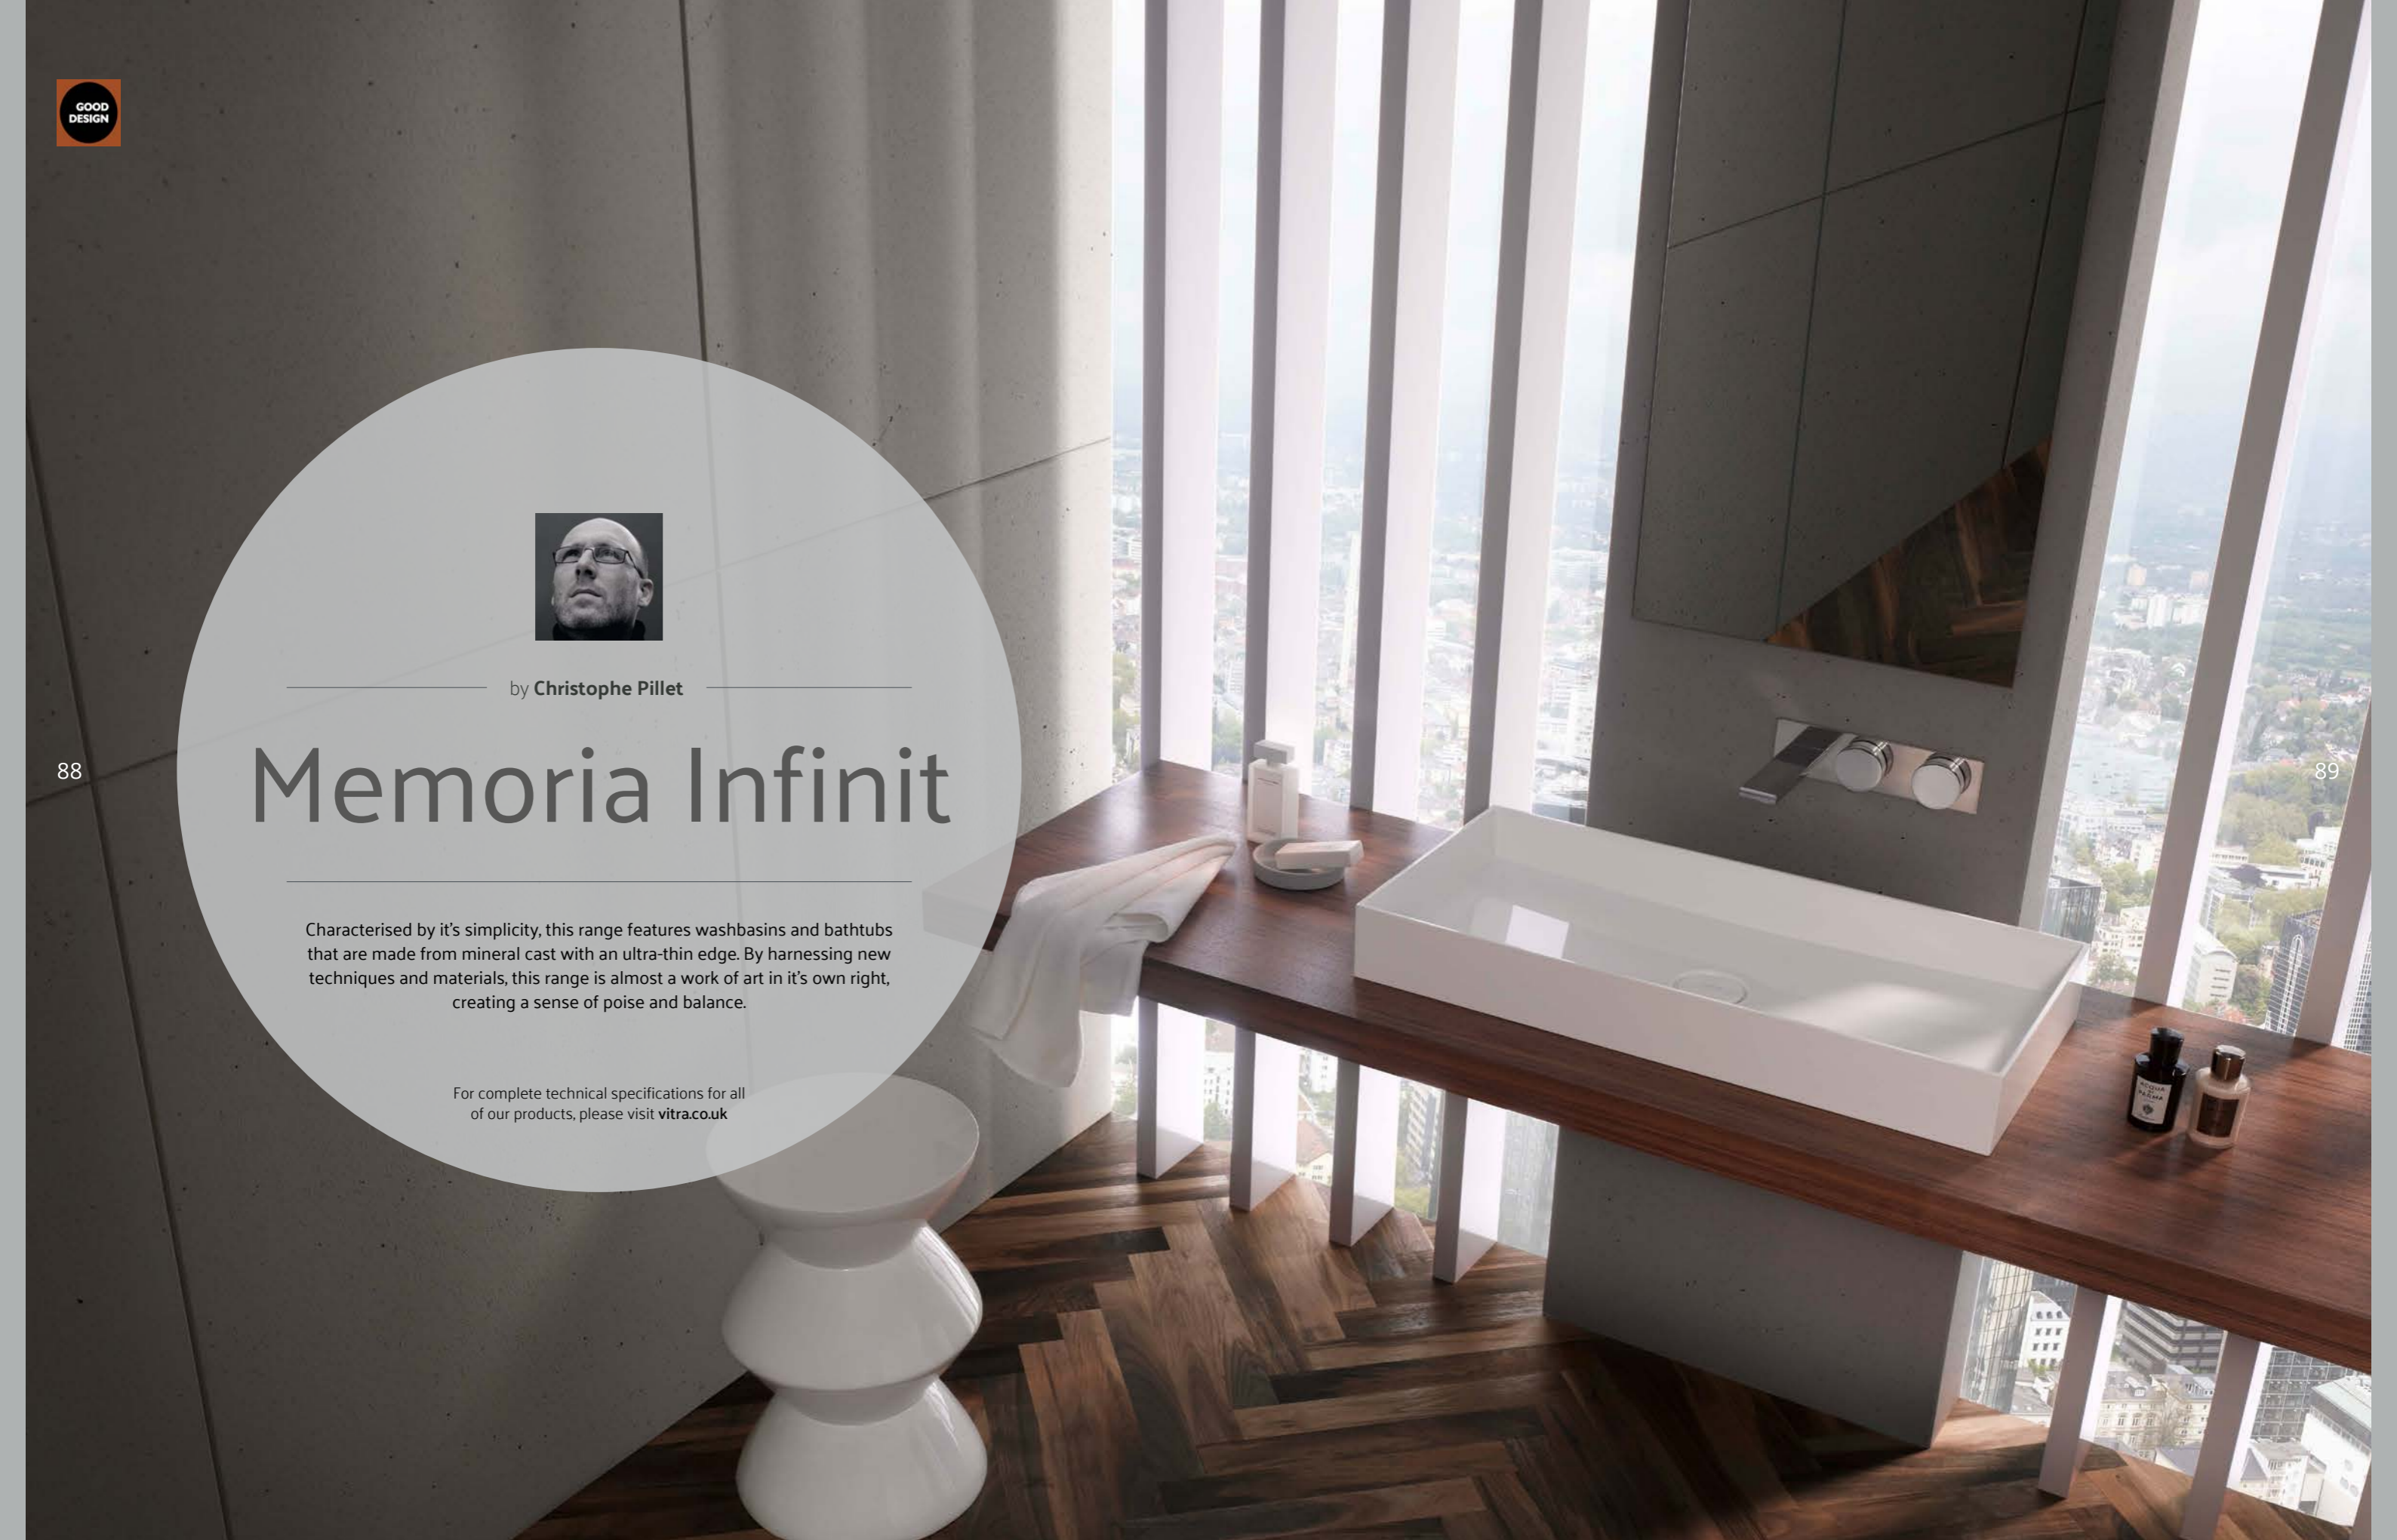

by **Christophe Pillet**

Memoria Infinit

Characterised by its simplicity, this range features washbasins and bathtubs that are made from mineral cast with an ultra-thin edge. By harnessing new techniques and materials, this range is almost a work of art in its own right, creating a sense of poise and balance.

For complete technical specifications for all of our products, please visit vitra.co.uk