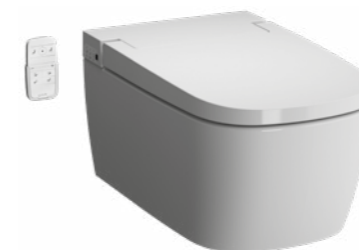

V-Care Comfort WC pan
£2,700 - 5674B003-6104
H: 455mm W: 380mm P: 600mm (RIM-EX)

V-Care Essential WC pan
£1,915 - 5674B003-6103
H: 405mm W: 355mm P: 540mm (RIM-EX)

Aquacare shower toilet

Developed by the VitrA Design and Innovation Team, Aquacare is a bidet and toilet in one, offering a refreshing, clean and hygienic bathroom experience. No electrical connections are required as the water is controlled via standard plumbing methods.