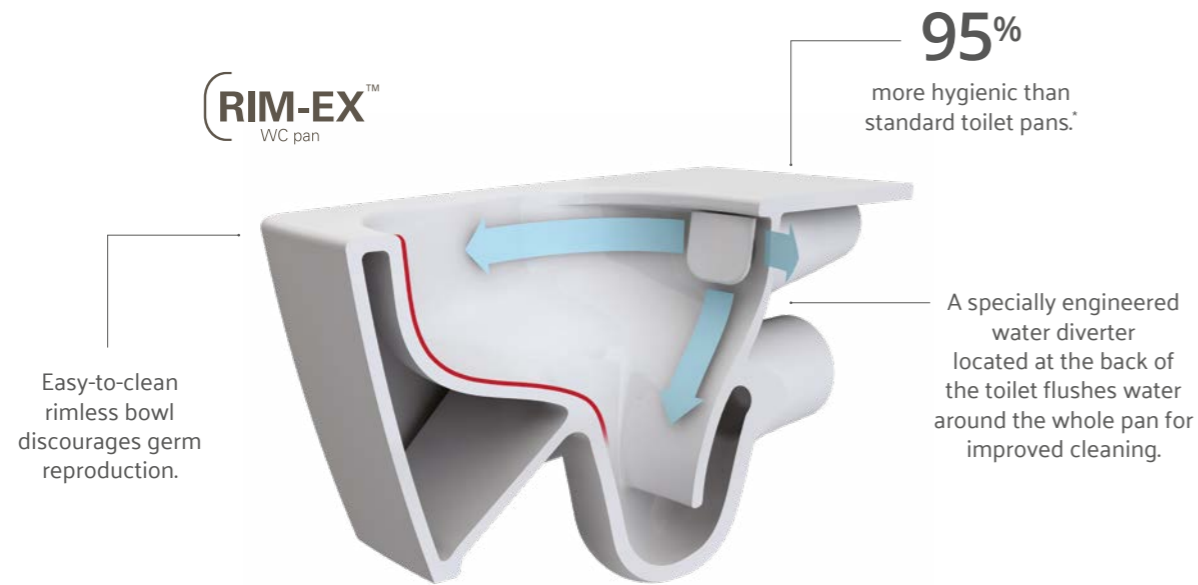

Tests prove Rim-ex is 95% more hygienic than standard toilet pans* and it is much easier to clean – as there are no ledges you have complete visibility of the bowl. The unique design of the pan incorporates a water diverter to direct the flush around the whole pan, which is easily removed for cleaning.