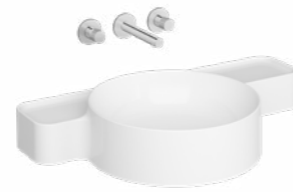

Washbasin without overflow hole, 0TH, 70cm
£380 - 7227B403-0016
H: 120mm W: 700mm P: 410mm
(Wall bracket and waste cover included, tap sold separately)