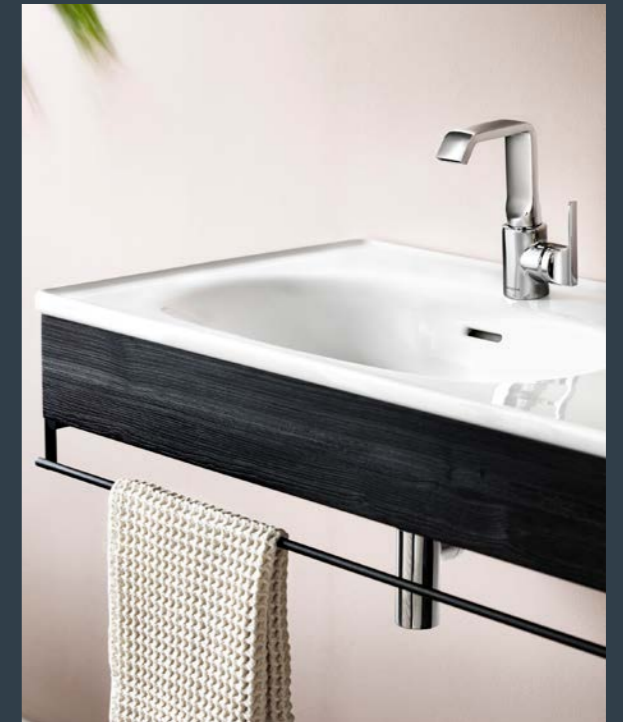

Below - Asymmetric washbasin with front and side panels, towel holder with overflow hole, 1TH, Patterned Black Oak £996 (64088) Basin mixer, Chrome £169 (A42467)