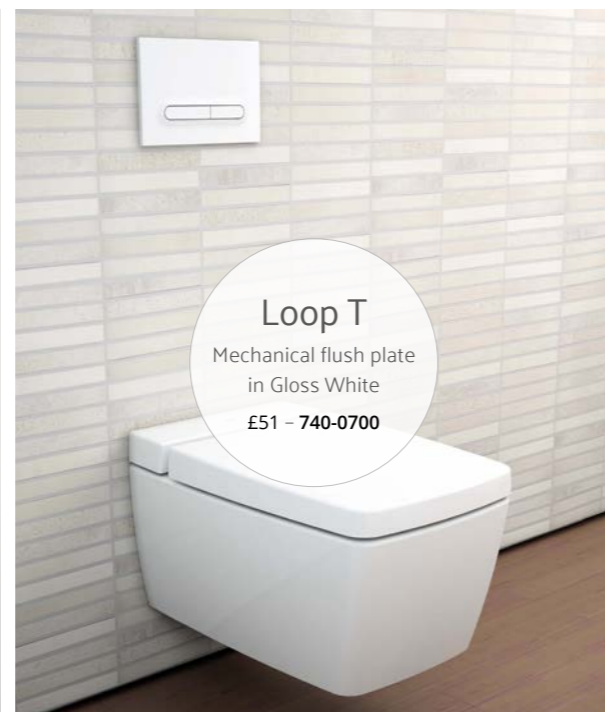

Flush plates

Our traditional mechanical and pneumatic flush plates feature two buttons that release either a large or small volume of water. Our anti-fingerprint finish option is hygienic, being easier to clean and protect against bacteria.