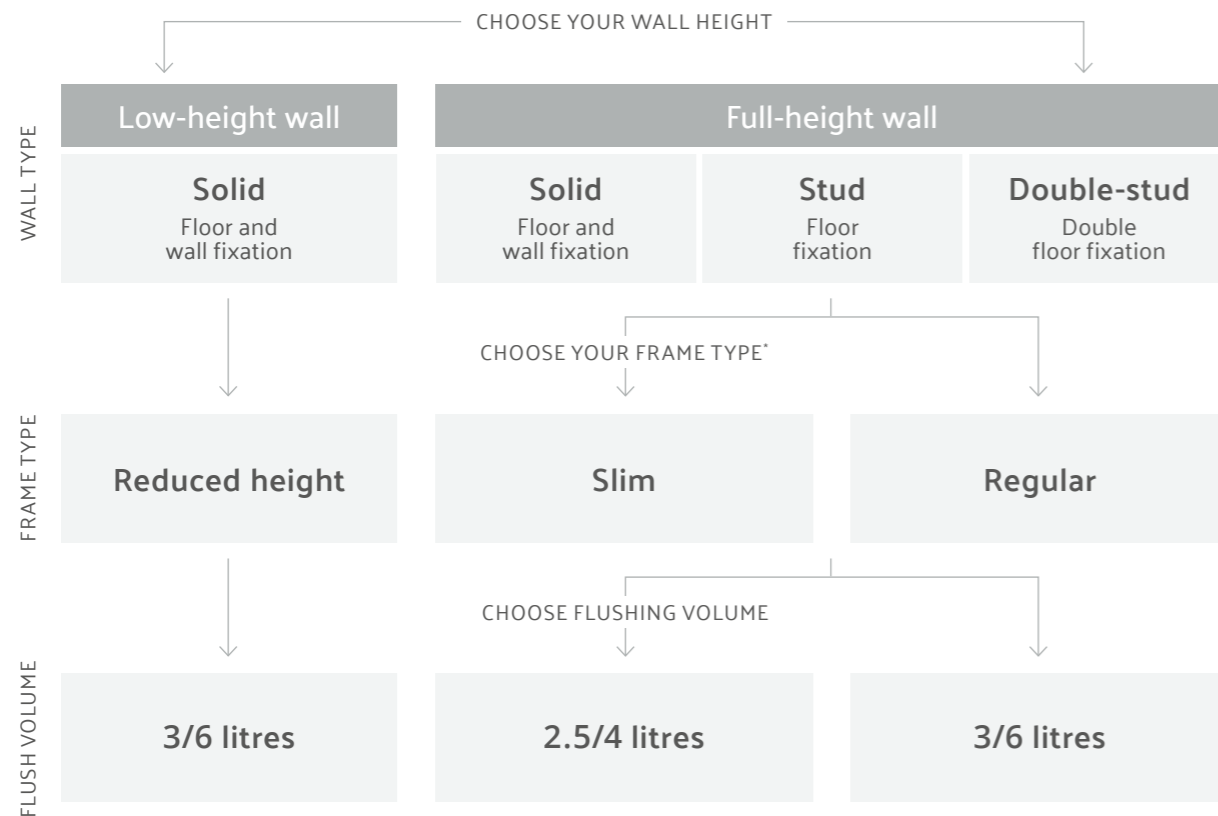

*Check against our full range of wall-hung frames for WCs, urinals, bidets and washbasins at vitra.co.uk

Need an alternative to a wall-hung frame? Our Vitrus glass concealed cisterns (page 272) for wall-hung and back-to-wall WCs can be used with any wall type, removing the need to create a false wall to hide the frame.