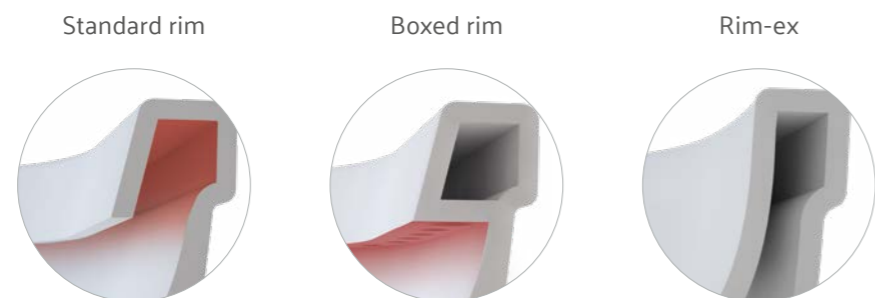

Rim-ex

Rim-ex harnesses the latest in toilet bowl design. With a rimless, smooth internal pan that eliminates anywhere for germs and dirt to accumulate, the toilet that stays cleaner for longer and actively resists dirt build up.

Tests prove Rim-ex is 95% more hygienic than standard toilet pans* and it is much easier to clean – as there are no ledges you have complete visibility of the bowl. The unique design of the pan incorporates a water diverter to direct the flush around the whole pan, which is easily removed for cleaning.

*Tests undertaken by the Akdeniz University, Turkey, show VitrA Rim-ex toilet pans are easier to clean and 95% more hygienic compared to standard toilet pans.