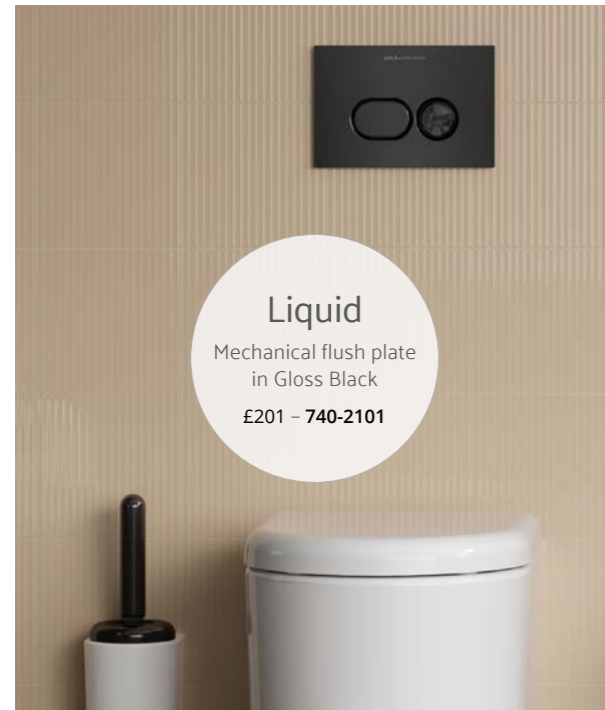

Flush plates

Our traditional mechanical and pneumatic flush plates feature two buttons that release either a large or small volume of water. Our anti-fingerprint finish option is hygienic, being easier to clean and protect against bacteria.