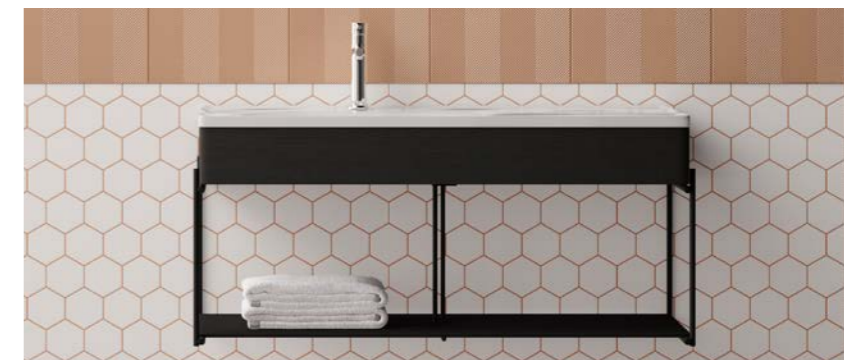

100cm

130cm

100cm

130cm

60

61

Concrete furniture only available with White basin

Complete the look

Waste cover compatible with all units on this page