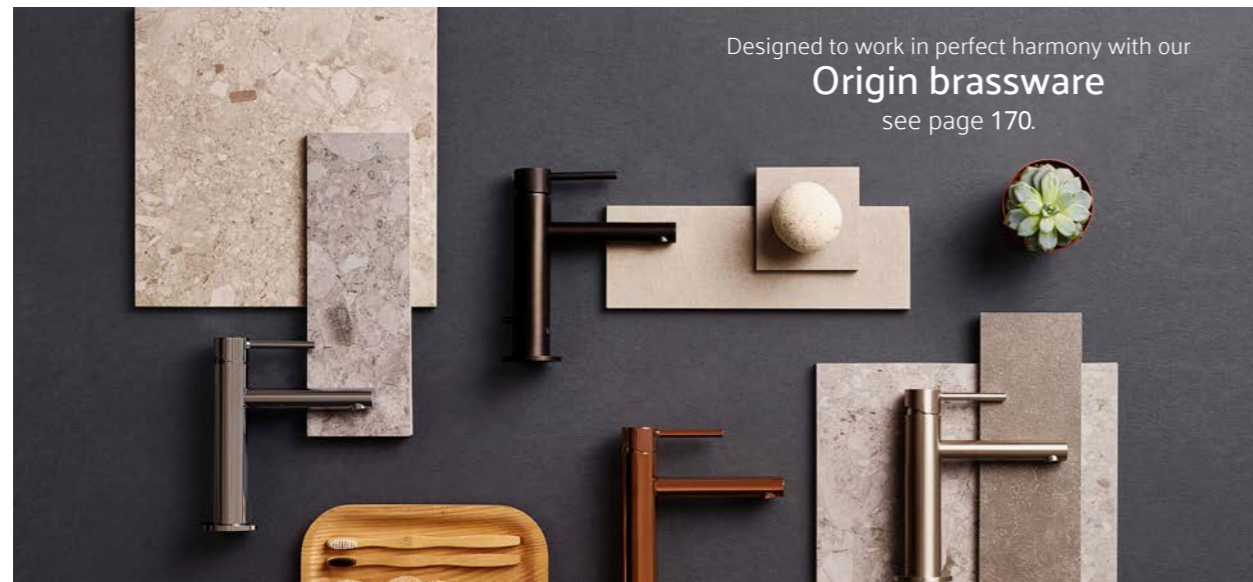

Side unit, 90cm

82

83

Designed to work in perfect harmony with our
Origin brassware
see page 170.

*Extended lead times for this item, please check with your retailer

Designer Collection