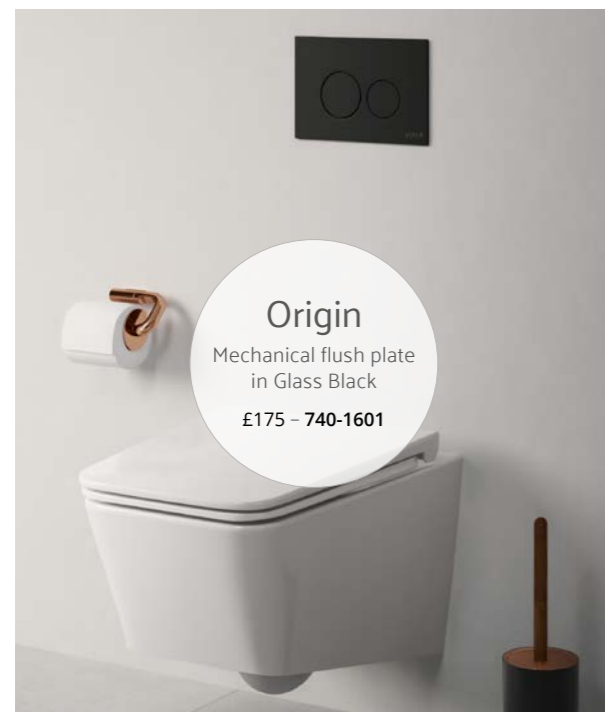

Flush plates

Our traditional mechanical and pneumatic flush plates feature two buttons that release either a large or small volume of water. Our anti-fingerprint finish option is hygienic, being easier to clean and protect against bacteria.