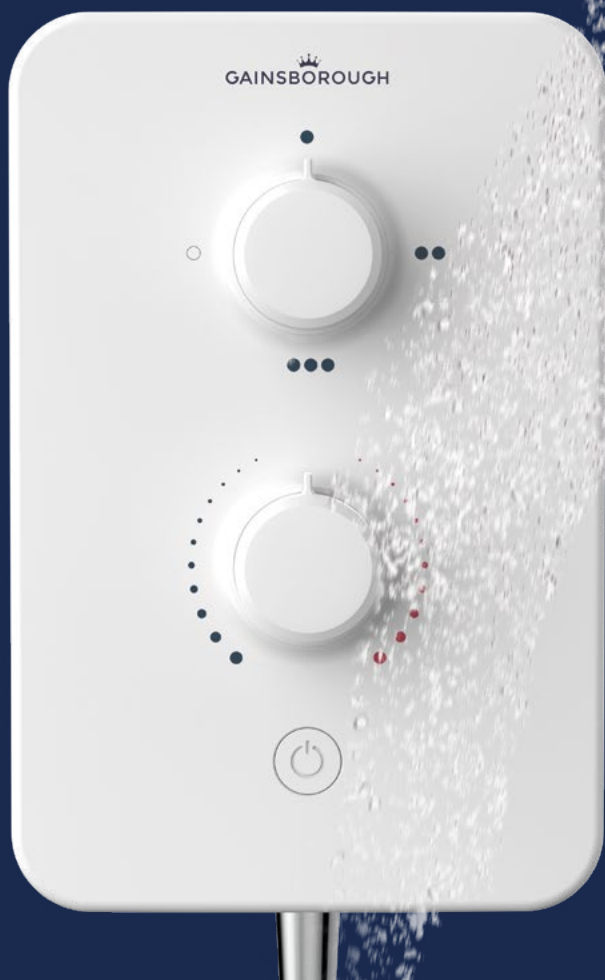

GAINSBOROUGH

EST: 1972

NEW ELECTRIC SHOWER RANGE

SLIM MONO™

POLAR WHITE

SLIM DUO™

POLAR WHITE

SLIM DUO™

TITANIUM GREY

SLIM DUO™

PIANO BLACK

- 8.5kW & 9.5kW models
- Water entry: 3 entry points – RHS top, bottom, rear
- Cable entry: 4 entry points – RHS top, bottom, side, rear
- Temperature control

- 8.5kW , 9.5kW & 10.5kW models
- Water entry: LHS/RHS top, bottom, side, rear
- Cable entry: 8 entry points – LHS/RHS top, bottom, rear
- Temperature control

- 8.5kW , 9.5kW & 10.5kW models
- Water entry: LHS/RHS top, bottom, side, rear
- Cable entry: 8 entry points – LHS/RHS top, bottom, rear
- Temperature control

- 8.5kW , 9.5kW & 10.5kW models
- Water entry: LHS/RHS top, bottom, side, rear
- Cable entry: 8 entry points – LHS/RHS top, bottom, rear
- Temperature control