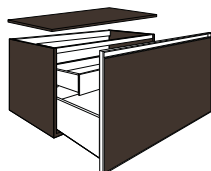

METAL BRONZO
ANTICO

EUCALIPTO

EUCALIPTO