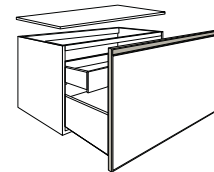

METAL
MERCURIO

SKY