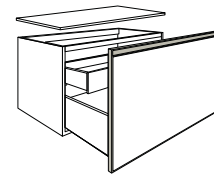

METAL
MERCURIO

GREY