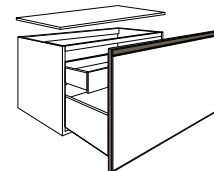

FINITURE DISPONIBILI / AVAILABLE FINISHES

FINITURA MOBILE
FURNITURE FINISH

COLORE SCOCCA / TOP
SHELL / TOP COLOUR

COLORE TELAIO CASSETTO/ANTA
DRAWER/DOOR FRAME COLOUR

LEGNO LACCATO OPACO / MATT LACQUERED WOOD

LEGNO / WOOD

BIANCO

BIANCO

METAL
MERCURIO

GREY

GREY

METAL
MERCURIO

JUTA

JUTA

METAL
MERCURIO

SKY

SKY

METAL
MERCURIO

COTTO

COTTO

METAL BRONZO
ANTICO

BORDEAUX

BORDEAUX

METAL BRONZO
ANTICO

EUCALIPTO

EUCALIPTO

METAL BRONZO
ANTICO

NOCE GRECA

NOCE

NOCE GRECA

METAL BRONZO
ANTICO