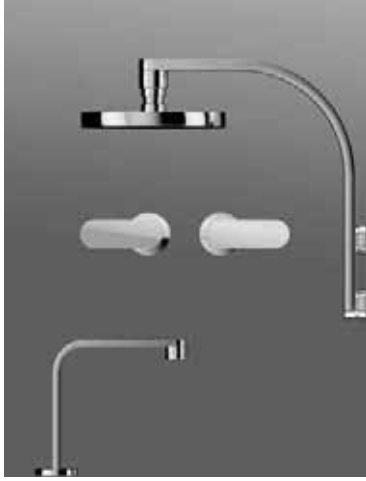

ONE

design by L+R Palomba e S.Mori