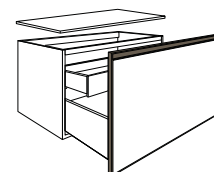

FINITURE DISPONIBILI / AVAILABLE FINISHES

FINITURA MOBILE
FURNITURE FINISH

COLORE SCOCCA / TOP
SHELL / TOP COLOUR

COLORE TELAIO CASSETTO/ANTA
DRAWER/DOOR FRAME COLOUR

LEGNO LACCATO OPACO / MATT LACQUERED WOOD

LEGNO / WOOD

BIANCO

BIANCO

METAL
MERCURIO

GREY

GREY

METAL
MERCURIO

JUTA

JUTA

METAL
MERCURIO

SKY

SKY

METAL
MERCURIO

COTTO

COTTO

METAL BRONZO
ANTICO

BORDEAUX

BORDEAUX

METAL BRONZO
ANTICO

EUCALIPTO

EUCALIPTO

METAL BRONZO
ANTICO

NOCE GRECA

NOCE

NOCE GRECA

METAL BRONZO
ANTICO