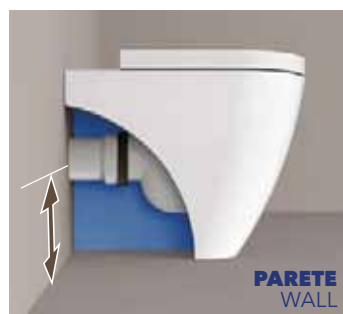

PLUS è un sistema di scarico pensato per i vasi back to wall (fig.2) e progettato appositamente per essere adattato ad impianti di scarico esistenti, ottimo quindi per le ristrutturazioni del bagno. I wc filo muro di questa tipologia hanno caratteristiche che li rendono molto flessibili, particolarmente idonei per i vecchi impianti che prevedevano l'alloggiamento dei sanitari staccati dal muro, tipologia assai diffusa a partire dagli anni '50 (fig.1).

PLUS is a drainage system created for back to wall WCs (fig.2). Purposely designed to be easily adapted to existing drainage installations, it is an ideal solution for bathroom renovations. The Plus back to wall wcs have characteristics which make them very flexible. Particularly suitable for even the oldest plumbing installations where the sanitary ware was fixed away from the wall (fig.1); a very popular system starting from the 50's.

SCARICO PAVIMENTO FLOOR TRAP >>

Combinando apposite curve e raccordi è possibile utilizzare i vasi back to wall **Plus** su predisposizioni di scarico a pavimento comprese tra i **5 cm** e **33 cm** (centro scarico - parete).

Combining different bends and connectors, the wcs Plus back to wall pans can be used for floor drainage installations between 5 and 33 cm (trap centre - wall).

SCARICO PARETE WALL TRAP >>

I vasi btw **Plus** sono gli unici adattabili all'impianto nato per un **wc sospeso**.

The wcs **Plus** only btw pans that can be installed where plumbing for a **wall hung pan** was foreseen.

SCARICO PREESISTENTE
EXISTING DRAINAGE SYSTEM

DA 5 A 12 CM
FROM 5 TO 12 CM

SCARICO PREESISTENTE
EXISTING DRAINAGE SYSTEM

H 23 CM

DA 12 A 22 CM
FROM 12 TO 22 CM

DA 22 A 33 CM
FROM 22 TO 33 CM