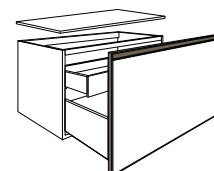

METAL BRONZO
ANTICO