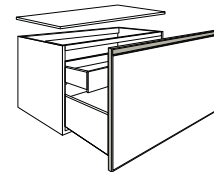

FINITURE DISPONIBILI / AVAILABLE FINISHES

FINITURA MOBILE
FURNITURE FINISH

COLORE SCOCCA / TOP
SHELL / TOP COLOUR

COLORE TELAIO CASSETTO/ANTA
DRAWER/DOOR FRAME COLOUR

LEGNO LACCATO OPACO / MATT LACQUERED WOOD

LEGNO / WOOD

BIANCO

BIANCO

METAL
MERCURIO

GREY

GREY

METAL
MERCURIO

JUTA

JUTA

METAL
MERCURIO

SKY

SKY

METAL
MERCURIO

COTTO

COTTO

METAL BRONZO
ANTICO

BORDEAUX

BORDEAUX

METAL BRONZO
ANTICO

EUCALIPTO

EUCALIPTO

METAL BRONZO
ANTICO

NOCE GRECA

NOCE

NOCE GRECA

METAL BRONZO
ANTICO