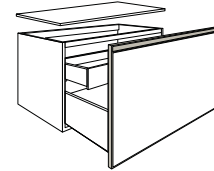

METAL
MERCURIO

JUTA