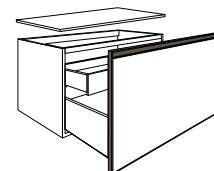

FINITURE DISPONIBILI / AVAILABLE FINISHES

FINITURA MOBILE
FURNITURE FINISH

COLORE SCOCCA / TOP
SHELL / TOP COLOUR

COLORE TELAIO CASSETTO/ANTA
DRAWER/DOOR FRAME COLOUR

LEGNO LACCATO OPACO / MATT LACQUERED WOOD

LEGNO / WOOD

BIANCO

BIANCO

METAL
MERCURIO

GREY

GREY

METAL
MERCURIO

JUTA

JUTA

METAL
MERCURIO

SKY

SKY

METAL
MERCURIO

COTTO

COTTO

METAL BRONZO
ANTICO

BORDEAUX

BORDEAUX

METAL BRONZO
ANTICO

EUCALIPTO

EUCALIPTO

METAL BRONZO
ANTICO

NOCE GRECA

NOCE

NOCE GRECA

METAL BRONZO
ANTICO