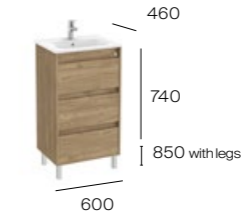

1200mm double basin and base unit with six soft-close drawers
A851892...
 Double basin and base unit pack with legs
 Sold individually:
A857698...
 Base unit with legs - 3 drawers
 600 x 460mm (2 required)
A32799A000
 Double basin - 1 taphole per bowl
 Required:
ZWHB100001 UK space saving waste

1000mm basin and base unit with three soft-close drawers
A851782...
 Basin and base unit pack with legs
 Sold individually:
A857701...
 Base unit with legs - 3 drawers
 1000 x 460mm
A32799B000
 Basin - 1 taphole
 Required:
ZWHB100001 UK space saving waste

800mm basin and base unit with three soft-close drawers
A851781...
 Basin and base unit pack with legs
 Sold individually:
A857700...
 Base unit with legs - 3 drawers
 800 x 460mm
A32799C000
 Basin - 1 taphole
 Required:
ZWHB100001 UK space saving waste

700mm basin and base unit with three soft-close drawers
A851780...
 Basin and base unit pack with legs
 Sold individually:
A857699...
 Base unit with legs - 3 drawers
 700 x 460mm
A32799D000
 Basin - 1 taphole
 Required:
ZWHB100001 UK space saving waste