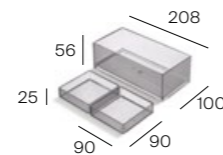

Extra column unit
A857702...
With 2 soft-close reversible doors and 4 internal wooden shelves

Extra top unit
A857703...
With 1 soft-close reversible door and 2 internal wooden shelves

Organiser boxes
A816820409
208 x 100mm
A816819409
90 x 90mm