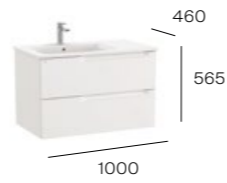

1000mm LH basin and base unit with two soft-close drawers
A851820...
LH basin and base unit pack
Sold individually:
A857715...
Base unit - 2 drawers
A3279A3000
Basin - 1 taphole
Required:
WHB100001 UK space saving waste