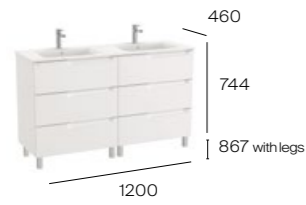

Behind the stylish fronts you'll find drawer organisers to maximise storage and keep bathroom essentials close to hand. All configurations pair perfectly with Roca's Cala brassware to complete the stylish look. Matching column units are also available as part of the Extra range from Roca.

1200mm basin and double base unit with six soft-close drawers

A851888...
Double basin and base unit pack with legs
Sold individually:
A857716...
Base unit with legs - 3 drawers
(2 required)
A3279A0000
Double basin - 1 taphole per bowl
Required:
ZWHB100001 UK space saving waste