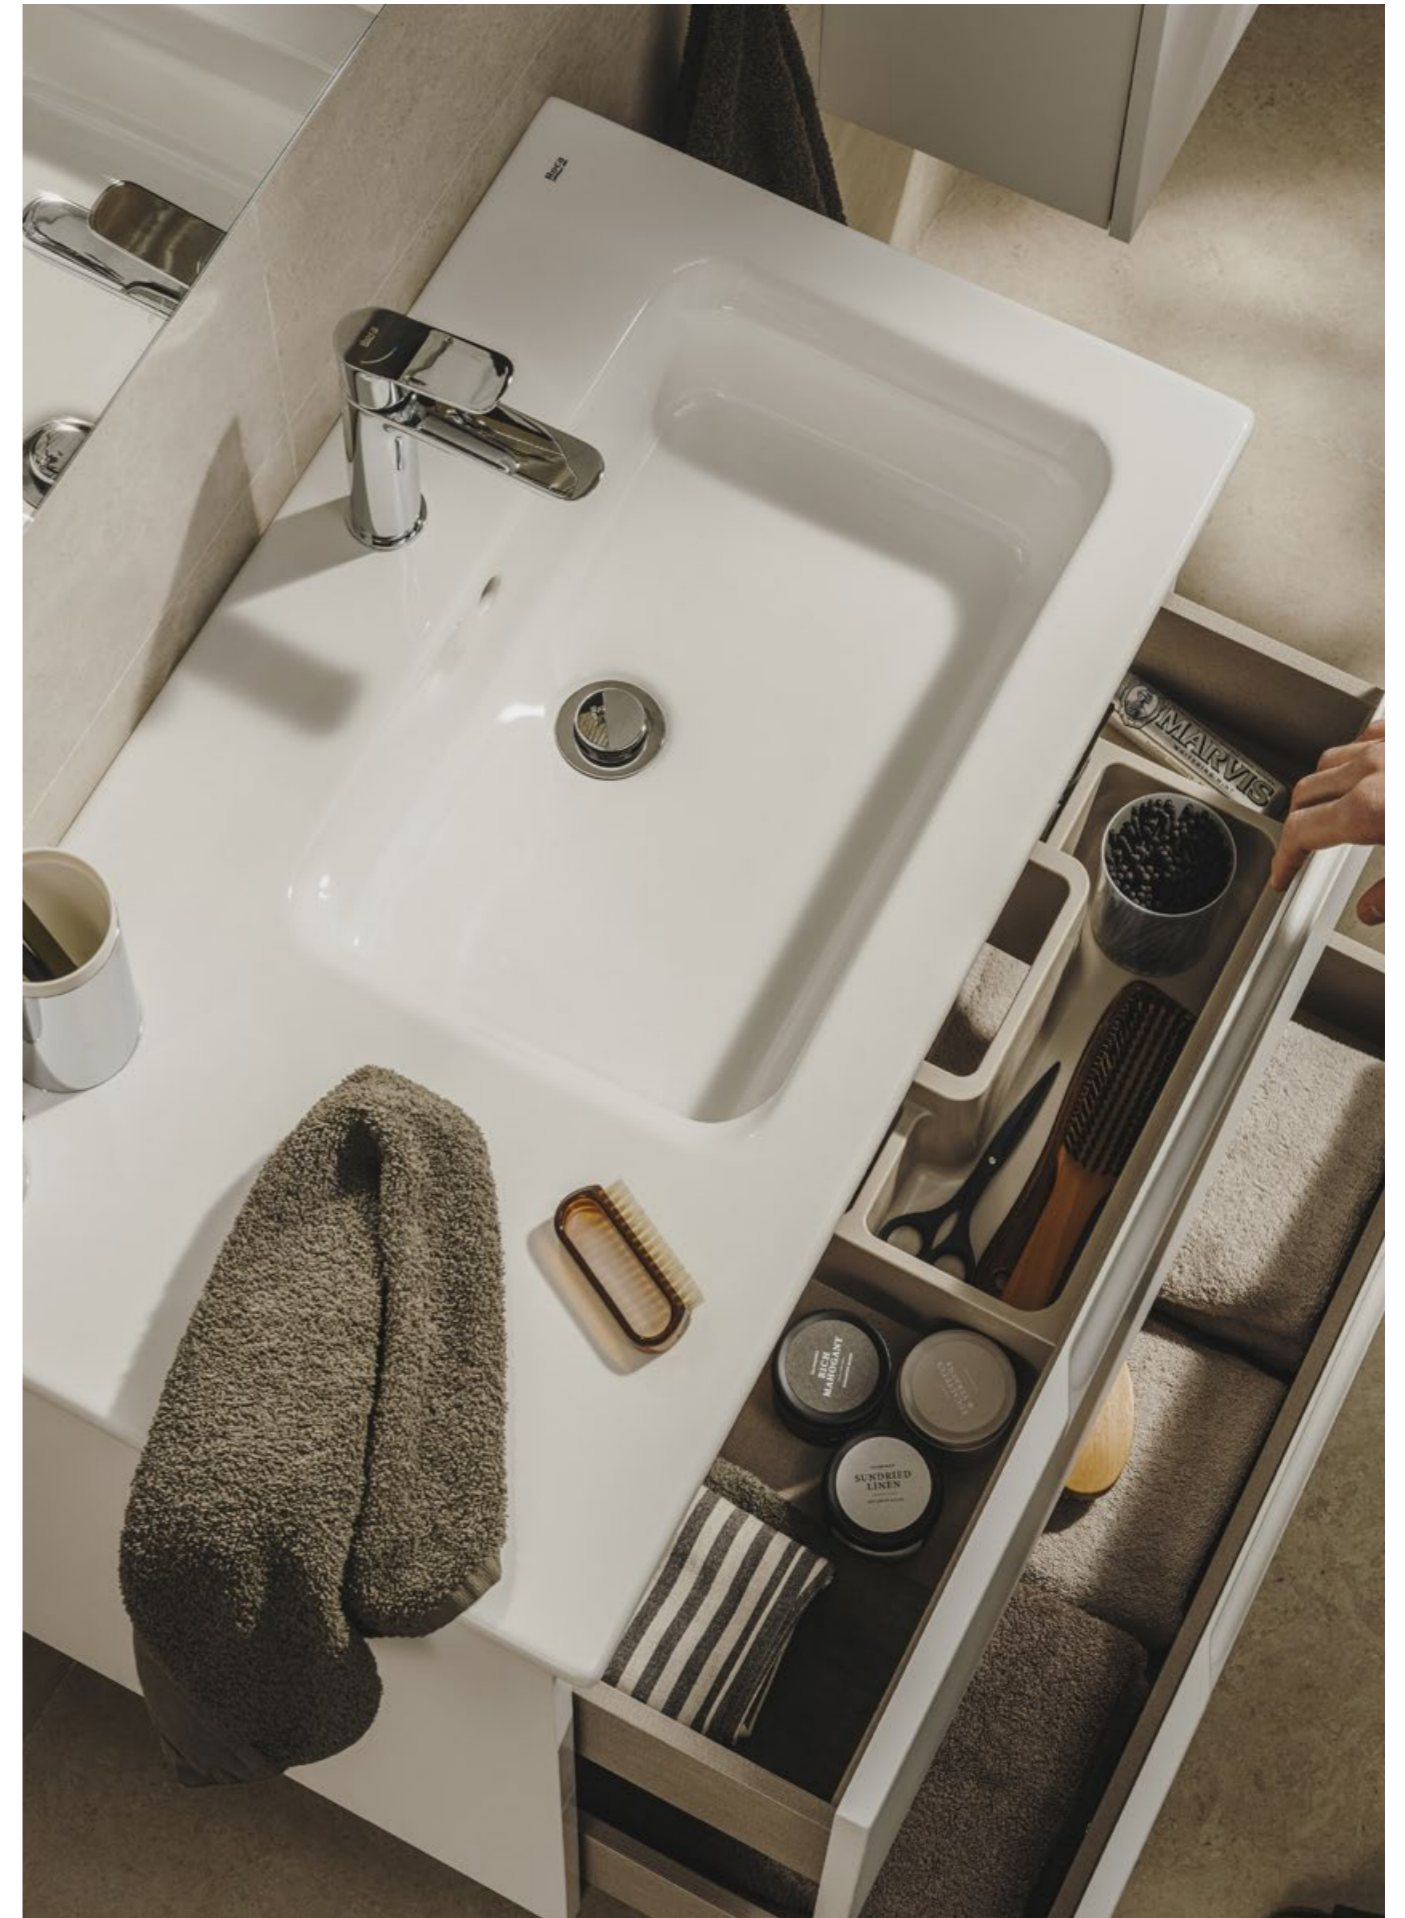

1000mm LH basin and base unit with two soft-close drawers
A851820...
LH basin and base unit pack
Sold individually:
A857715...
Base unit - 2 drawers
A3279A3000
Basin - 1 taphole
Required:
WHB100001 UK space saving waste

800mm basin and base unit with two soft-close drawers
A851816...
Basin and base unit pack
Sold individually:
A857711...
Base unit - 2 drawers
A3279A4000
Basin - 1 taphole
Required:
ZWHB100001 UK space saving waste

800mm RH basin and base unit with two soft-close drawers
A851815...
RH basin and base unit pack
Sold individually:
A857710...
Base unit - 2 drawers
A3279A5000
Basin - 1 taphole
Required:
ZWHB100001 UK space saving waste

800mm LH basin and base unit with two soft-close drawers
A851817...
LH basin and base unit pack
Sold individually:
A857712...
Base unit - 2 drawers
A3279A6000
Basin - 1 taphole
Required:
ZWHB100001 UK space saving waste

700mm basin and base unit with two soft-close drawers
A851814...
Basin and base unit pack
Sold individually:
A857709...
Base unit - 2 drawers
A3279A7000
Basin - 1 taphole
Required:
ZWHB100001 UK space saving waste

600mm basin and base unit with two soft-close drawers
A851813...
Basin and base unit pack
Sold individually:
A857708...
Base unit - 2 drawers
A3279A8000
Basin - 1 taphole
Required:
ZWHB100001 UK space saving waste

Furniture finishes

Substitute ... in the reference with the code for the chosen furniture finish