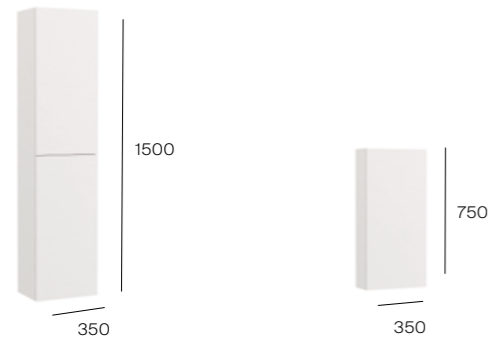

Extra column unit
A857702...
With 2 soft-close reversible doors and 4 internal wooden shelves

Extra top unit
A857703...
With 1 soft-close reversible door and 2 internal wooden shelves