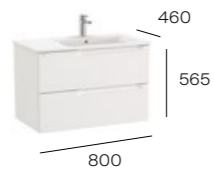

800mm RH basin and base unit with two soft-close drawers
A851815...
RH basin and base unit pack
Sold individually:
A857710...
Base unit - 2 drawers
A3279A5000
Basin - 1 taphole
Required:
ZWHB100001 UK space saving waste