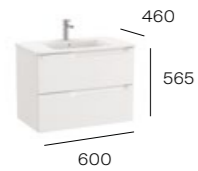

1200mm basin and base unit with four soft-close drawers
A851887...
Double basin and base unit pack
Sold individually:
A857708...
Base unit - 2 drawers (2 required)
A3279A0000
Double basin - 1 taphole per bowl
Required:
WHB100001 UK space saving waste

1000mm basin and base unit with two soft-close drawers
A851819...
Basin and base unit pack
Sold individually:
A857714...
Base unit - 2 drawers
A3279A1000
Basin - 1 taphole
Required:
WHB100001 UK space saving waste

1000mm RH basin and base unit with two soft-close drawers
A851818...
RH basin and base unit pack
Sold individually:
A857713...
Base unit - 2 drawers
A3279A2000
Basin - 1 taphole
Required:
WHB100001 UK space saving waste

1000mm LH basin and base unit with two soft-close drawers
A851820...
LH basin and base unit pack
Sold individually:
A857715...
Base unit - 2 drawers
A3279A3000
Basin - 1 taphole
Required:
WHB100001 UK space saving waste

800mm basin and base unit with two soft-close drawers
A851816...
Basin and base unit pack
Sold individually:
A857711...
Base unit - 2 drawers
A3279A4000
Basin - 1 taphole
Required:
ZWHB100001 UK space saving waste

800mm RH basin and base unit with two soft-close drawers
A851815...
RH basin and base unit pack
Sold individually:
A857710...
Base unit - 2 drawers
A3279A5000
Basin - 1 taphole
Required:
ZWHB100001 UK space saving waste

800mm LH basin and base unit with two soft-close drawers
A851817...
LH basin and base unit pack
Sold individually:
A857712...
Base unit - 2 drawers
A3279A6000
Basin - 1 taphole
Required:
ZWHB100001 UK space saving waste

700mm basin and base unit with two soft-close drawers
A851814...
Basin and base unit pack
Sold individually:
A857709...
Base unit - 2 drawers
A3279A7000
Basin - 1 taphole
Required:
ZWHB100001 UK space saving waste