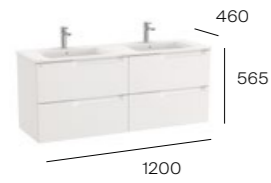

700mm basin and base unit with three soft-close drawers

A851822...
Basin and base unit pack with legs
Sold individually:
A857717...
Base unit with legs - 3 drawers
A3279A7000
Basin - 1 taphole
Required:
ZWHB100001 UK space saving waste

600mm basin and base unit with three soft-close drawers

A851821...
Basin and base unit pack with legs
Sold individually:
A857716...
Base unit with legs - 3 drawers
A3279A8000
Basin - 1 taphole
Required:
ZWHB100001 UK space saving waste

Furniture finishes

Substitute ... in the reference with the code for the chosen furniture finish

Aleyda two drawer base unit in Matt Black / Extra column unit in Matt Black

1200mm basin and base unit with four soft-close drawers
A851887...
 Double basin and base unit pack
 Sold individually:
A857708...
 Base unit - 2 drawers (2 required)
A3279A0000
 Double basin - 1 taphole per bowl
 Required:
WHB100001 UK space saving waste

1000mm basin and base unit with two soft-close drawers
A851819...
 Basin and base unit pack
 Sold individually:
A857714...
 Base unit - 2 drawers
A3279A1000
 Basin - 1 taphole
 Required:
WHB100001 UK space saving waste