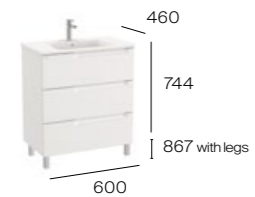

600mm basin and base unit with three soft-close drawers

A851821...
Basin and base unit pack with legs
Sold individually:
A857716...
Base unit with legs - 3 drawers
A3279A8000
Basin - 1 taphole
Required:
ZWHB100001 UK space saving waste