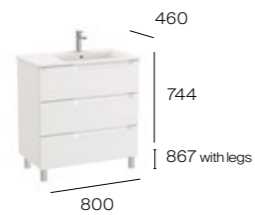

800mm RH basin and base unit with three soft-close drawers

A851823...
RH basin and base unit pack with legs
Sold individually:
A857718...
Base unit with legs - 3 drawers
A3279A5000
Basin - 1 taphole
Required:
ZWHB100001 UK space saving waste