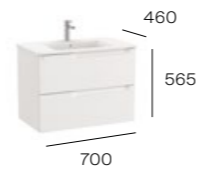

700mm basin and base unit with two soft-close drawers
A851814...
Basin and base unit pack
Sold individually:
A857709...
Base unit - 2 drawers
A3279A7000
Basin - 1 taphole
Required:
ZWHB100001 UK space saving waste