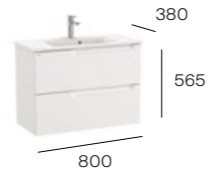

800mm basin and base unit with two soft-close drawers

A851812...
Basin and base unit pack
Sold individually:
A857707...
Base unit - 2 drawers
A3279AA000
Basin - 1 taphole
Required:
ZWHB100001 UK space saving waste