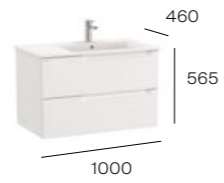

700mm basin and base unit with three soft-close drawers

A851822...
Basin and base unit pack with legs
Sold individually:
A857717...
Base unit with legs - 3 drawers
A3279A7000
Basin - 1 taphole
Required:
ZWHB100001 UK space saving waste

600mm basin and base unit with three soft-close drawers

A851821...
Basin and base unit pack with legs
Sold individually:
A857716...
Base unit with legs - 3 drawers
A3279A8000
Basin - 1 taphole
Required:
ZWHB100001 UK space saving waste

Furniture finishes

Substitute ... in the reference with the code for the chosen furniture finish

Aleyda two drawer base unit in Matt Black / Extra column unit in Matt Black

1200mm basin and base unit with four soft-close drawers
A851887...
 Double basin and base unit pack
 Sold individually:
A857708...
 Base unit - 2 drawers (2 required)
A3279A0000
 Double basin - 1 taphole per bowl
 Required:
WHB100001 UK space saving waste

1000mm basin and base unit with two soft-close drawers
A851819...
 Basin and base unit pack
 Sold individually:
A857714...
 Base unit - 2 drawers
A3279A1000
 Basin - 1 taphole
 Required:
WHB100001 UK space saving waste