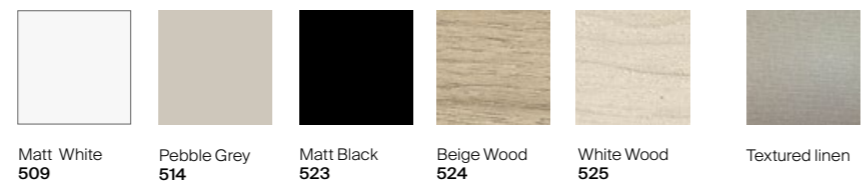

1000mm LH basin and base unit with two soft-close drawers
A851820...
LH basin and base unit pack
Sold individually:
A857715...
Base unit - 2 drawers
A3279A3000
Basin - 1 taphole
Required:
WHB100001 UK space saving waste

800mm basin and base unit with two soft-close drawers
A851816...
Basin and base unit pack
Sold individually:
A857711...
Base unit - 2 drawers
A3279A4000
Basin - 1 taphole
Required:
ZWHB100001 UK space saving waste

800mm RH basin and base unit with two soft-close drawers
A851815...
RH basin and base unit pack
Sold individually:
A857710...
Base unit - 2 drawers
A3279A5000
Basin - 1 taphole
Required:
ZWHB100001 UK space saving waste

800mm LH basin and base unit with two soft-close drawers
A851817...
LH basin and base unit pack
Sold individually:
A857712...
Base unit - 2 drawers
A3279A6000
Basin - 1 taphole
Required:
ZWHB100001 UK space saving waste

700mm basin and base unit with two soft-close drawers
A851814...
Basin and base unit pack
Sold individually:
A857709...
Base unit - 2 drawers
A3279A7000
Basin - 1 taphole
Required:
ZWHB100001 UK space saving waste

600mm basin and base unit with two soft-close drawers
A851813...
Basin and base unit pack
Sold individually:
A857708...
Base unit - 2 drawers
A3279A8000
Basin - 1 taphole
Required:
ZWHB100001 UK space saving waste

Furniture finishes

Substitute ... in the reference with the code for the chosen furniture finish