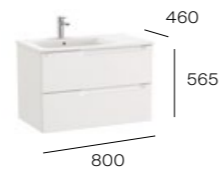

800mm LH basin and base unit with two soft-close drawers
A851817...
LH basin and base unit pack
Sold individually:
A857712...
Base unit - 2 drawers
A3279A6000
Basin - 1 taphole
Required:
ZWHB100001 UK space saving waste