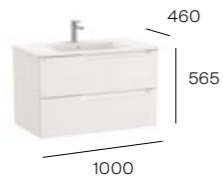

700mm basin and base unit with three soft-close drawers

A851822...
Basin and base unit pack with legs
Sold individually:
A857717...
Base unit with legs - 3 drawers
A3279A7000
Basin - 1 taphole
Required:
ZWHB100001 UK space saving waste

600mm basin and base unit with three soft-close drawers

A851821...
Basin and base unit pack with legs
Sold individually:
A857716...
Base unit with legs - 3 drawers
A3279A8000
Basin - 1 taphole
Required:
ZWHB100001 UK space saving waste

Furniture finishes

Substitute ... in the reference with the code for the chosen furniture finish

Aleyda two drawer base unit in Matt Black / Extra column unit in Matt Black

1200mm basin and base unit with four soft-close drawers
A851887...
 Double basin and base unit pack
 Sold individually:
A857708...
 Base unit - 2 drawers (2 required)
A3279A0000
 Double basin - 1 taphole per bowl
 Required:
WHB100001 UK space saving waste

1000mm basin and base unit with two soft-close drawers
A851819...
 Basin and base unit pack
 Sold individually:
A857714...
 Base unit - 2 drawers
A3279A1000
 Basin - 1 taphole
 Required:
WHB100001 UK space saving waste