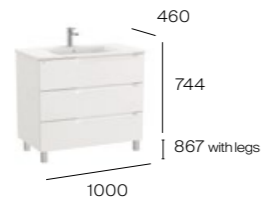

Contents

Aleyda 3 drawer	4
Aleyda 2 drawer	6
Aleyda Compact	8
Extra column and top units	10
Furniture finishes	11
Eidos LED mirrors	12
Cala basin mixers	13

Discover more about Roca's Aleyda furniture at www.uk.roca.com/collections/aleyda

1200mm basin and double base unit with six soft-close drawers

A851888...
Double basin and base unit pack with legs
Sold individually:
A857716...
Base unit with legs - 3 drawers
(2 required)
A3279A0000
Double basin - 1 taphole per bowl
Required:
ZWHB100001 UK space saving waste

1000mm basin and base unit with three soft-close drawers

A851827...
Basin and base unit pack with legs
Sold individually:
A857722...
Base unit with legs - 3 drawers
A3279A1000
Basin - 1 taphole
Required:
ZWHB100001 UK space saving waste