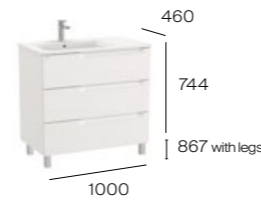

1000mm LH basin and base unit with three soft-close drawers

A851828...
LH basin and base unit pack with legs
Sold individually:
A857721...
Base unit with legs - 3 drawers
A3279A3000
Basin - 1 taphole
Required:
ZWHB100001 UK space saving waste