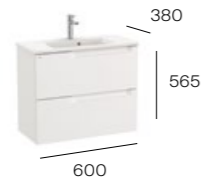

600mm basin and base unit with two soft-close drawers

A851810...
Basin and base unit pack
Sold individually:
A857705...
Base unit - 2 drawers
A3279AC000
Basin - 1 taphole
Required:
ZWHB100001 UK space saving waste