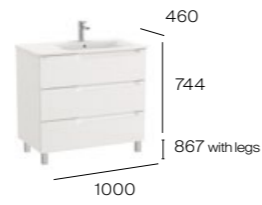

Contents

Aleyda 3 drawer	4
Aleyda 2 drawer	6
Aleyda Compact	8
Extra column and top units	10
Furniture finishes	11
Eidos LED mirrors	12
Cala basin mixers	13

Discover more about Roca's Aleyda furniture at www.uk.roca.com/collections/aleyda

1200mm basin and double base unit with six soft-close drawers

A851888...
Double basin and base unit pack with legs
Sold individually:
A857716...
Base unit with legs - 3 drawers
(2 required)
A3279A0000
Double basin - 1 taphole per bowl
Required:
ZWHB100001 UK space saving waste

1000mm basin and base unit with three soft-close drawers

A851827...
Basin and base unit pack with legs
Sold individually:
A857722...
Base unit with legs - 3 drawers
A3279A1000
Basin - 1 taphole
Required:
ZWHB100001 UK space saving waste