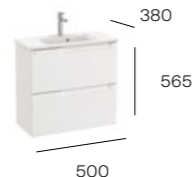

500mm basin and base unit with two soft-close drawers

A851809...
Basin and base unit pack
Sold individually:
A857704...
Base unit - 2 drawers
A3279AD000
Basin - 1 taphole
Required:
ZWHB100001 UK space saving waste