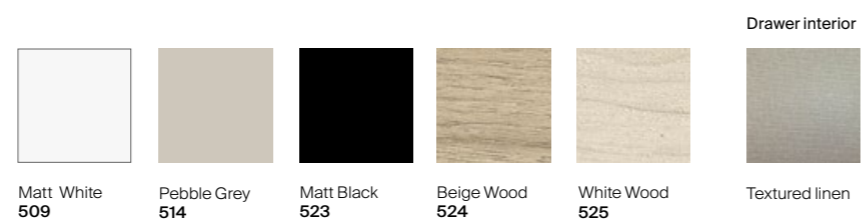

Furniture finishes

Substitute ... in the reference with the code for the chosen furniture finish

Aleyda two drawer base unit in Matt Black / Extra column unit in Matt Black

1200mm basin and base unit with four soft-close drawers
A851887...
 Double basin and base unit pack
 Sold individually:
A857708...
 Base unit - 2 drawers (2 required)
A3279A0000
 Double basin - 1 taphole per bowl
 Required:
WHB100001 UK space saving waste