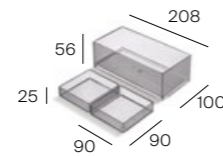

Organiser boxes
A816820409
208 x 100mm
A816819409
90 x 90mm