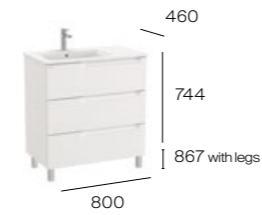

800mm LH basin and base unit with three soft-close drawers

A851825...
LH basin and base unit pack with legs
Sold individually:
A857720...
Base unit with legs - 3 drawers
A3279A6000
Basin - 1 taphole
Required:
ZWHB100001 UK space saving waste