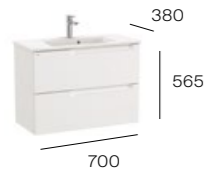

700mm basin and base unit with two soft-close drawers

A851811...
Basin and base unit pack
Sold individually:
A857706...
Base unit - 2 drawers
A3279AB000
Basin - 1 taphole
Required:
ZWHB100001 UK space saving waste