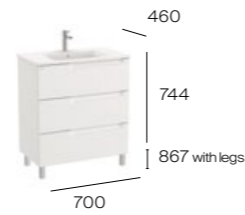

700mm basin and base unit with three soft-close drawers

A851822...
Basin and base unit pack with legs
Sold individually:
A857717...
Base unit with legs - 3 drawers
A3279A7000
Basin - 1 taphole
Required:
ZWHB100001 UK space saving waste