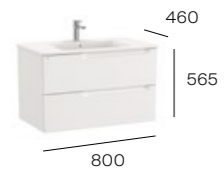

800mm basin and base unit with two soft-close drawers
A851816...
Basin and base unit pack
Sold individually:
A857711...
Base unit - 2 drawers
A3279A4000
Basin - 1 taphole
Required:
ZWHB100001 UK space saving waste