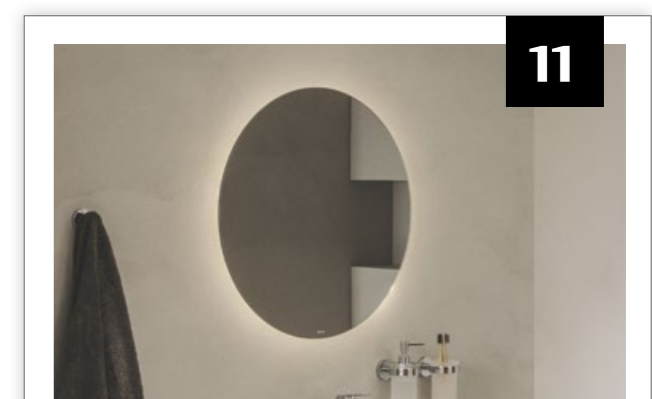

Tenet / Main Bathroom

Tenet / En-suite 1

Tenet / En-suite 2

Extra / Column and Top Units

Luna / Ambient Mirrors

Accessories / Hotels / Chrome

Accessories / Hotels / Matt Black

Accessories / Twin / Victoria