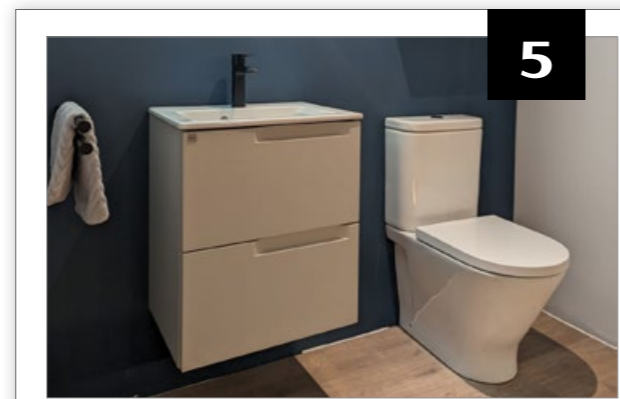

Aleyda Compact / En-suite 1