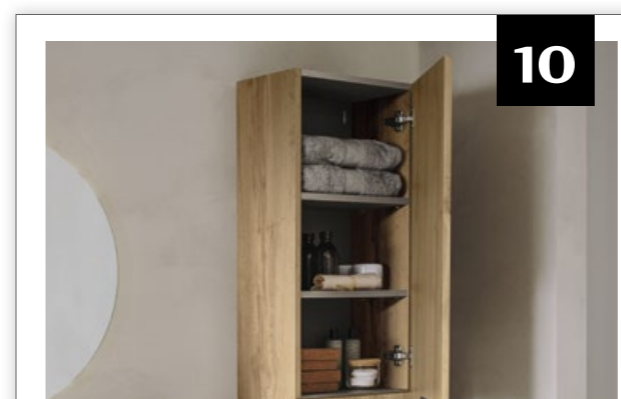

Extra / Column and Top Units