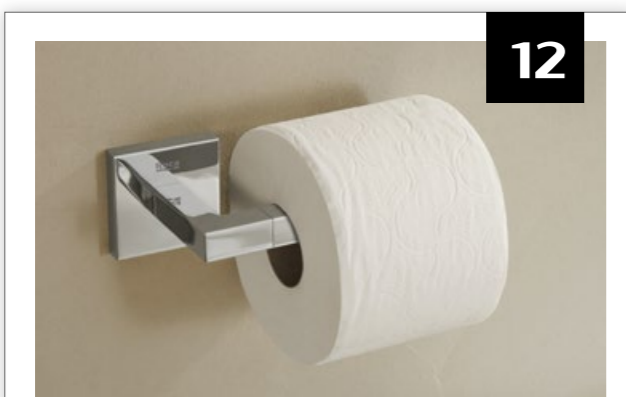

Tenet / Main Bathroom

Tenet / En-suite 1

Tenet / En-suite 2

Extra / Column and Top Units

Luna / Ambient Mirrors

Accessories / Hotels / Chrome

Accessories / Hotels / Matt Black

Accessories / Twin / Victoria