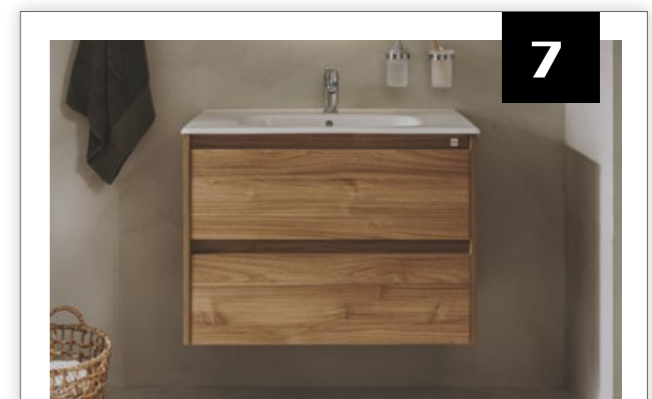

Tenet / Main Bathroom