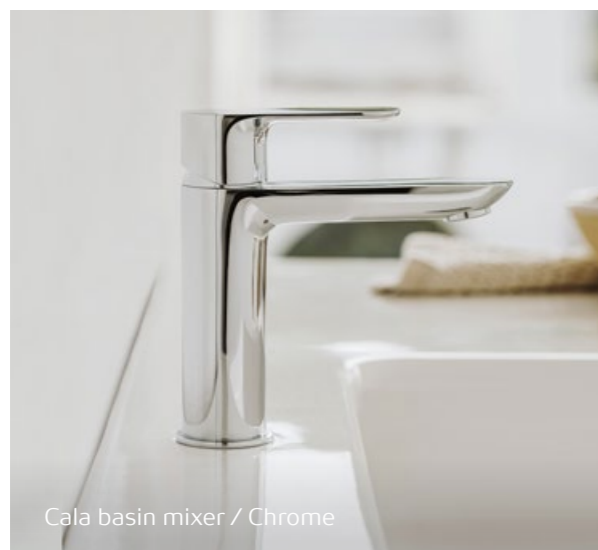

All furniture finishes

*Aleyda Vanity Unit in Beige Wood and White Wood are not stocked at Distribution and may incur a longer delivery lead-time.

Aleyda Compact / En-suite 2

600mm basin and 3 drawer base unit with compact close-coupled WC

Aleyda Compact furniture / Matt White

Cala basin mixer / Chrome

The Gap Round compact close-coupled WC

| | Product description | Size/Finish | Product code | RRP Excluding VAT | Display Cost |
|------------------|---|---------------------------|--------------|----------------------|----------------|
| Basin | The Gap basin | 600 x 380mm White | A3279AC000 | £197.18 | £39.44 |
| Base unit | Aleyda Compact - 3 soft-close drawer base unit with legs* | 600 x 380mm Matt White | A857759509 | £624.04 | £124.81 |
| Top unit | Extra top unit 1 door 750 x 350mm | Matt White | A857703509 | £321.43 | £64.29 |
| Brassware | Cala smooth body basin mixer | Chrome | A5A326ECOR | £182.54 | £36.51 |
| | Click clack waste | Chrome | ZD50010005 | £22.07 | £4.41 |
| WC | The Gap Round compact close-coupled rimless WC | White | A3420N7000 | £306.33 | £61.27 |
| | The Gap Round cistern | White | A3410NCOOF | £321.47 | £64.29 |
| | The Gap Round soft-close seat | White | A801D22001 | £174.04 | £34.81 |
| Mirror | Eidos mirror | 600 x 800mm | A812355000 | £261.06 | £52.21 |
| | | | | Total RRP | £2,410.16 |
| | | | | Display Total | £482.03 |

All furniture finishes

*Aleyda Vanity Unit in Beige Wood and White Wood are not stocked at Distribution and may incur a longer delivery lead-time.

Tenet / Main Bathroom

800mm basin and 2 drawer base unit with close-coupled WC