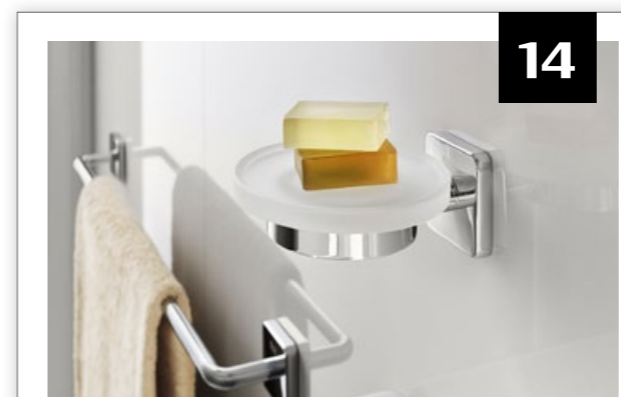

Tenet / Main Bathroom

Tenet / En-suite 1

Tenet / En-suite 2

Extra / Column and Top Units

Luna / Ambient Mirrors

Accessories / Hotels / Chrome

Accessories / Hotels / Matt Black

Accessories / Twin / Victoria