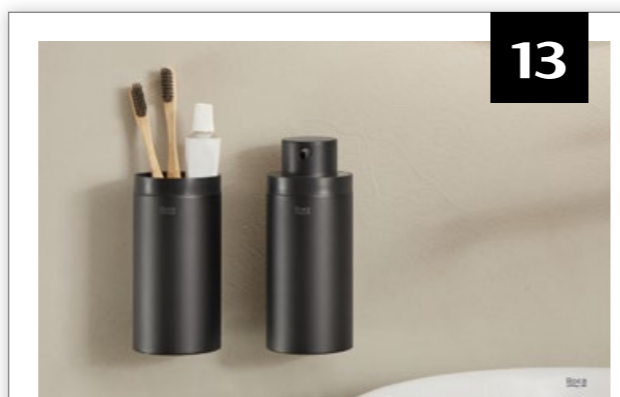

Tenet / Main Bathroom

Tenet / En-suite 1

Tenet / En-suite 2

Extra / Column and Top Units

Luna / Ambient Mirrors

Accessories / Hotels / Chrome

Accessories / Hotels / Matt Black

Accessories / Twin / Victoria