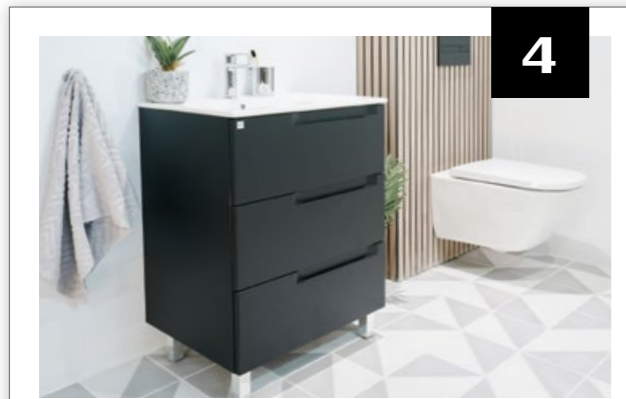

Contents

Roca

Aleyda / Main Bathroom