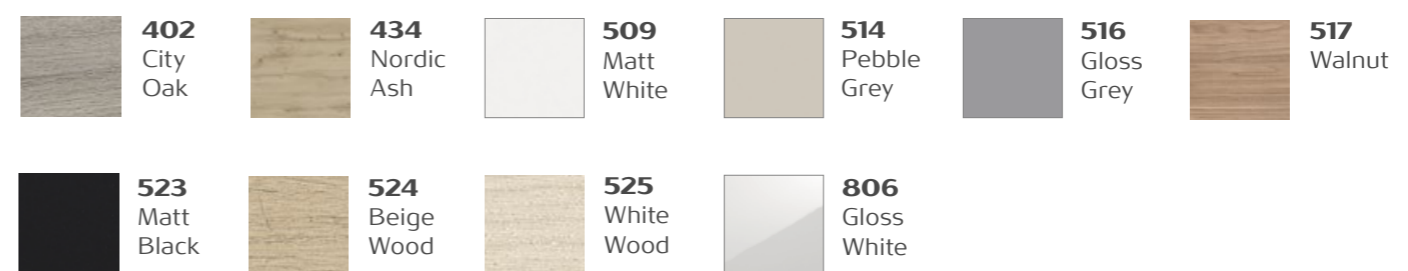

All furniture finishes

* Tenet Vanity Unit in Nordic Ash and City Oak are not stocked at Distribution and may incur a longer delivery lead-time.

Extra / Column and Top Units

Extra Column Unit/ Matt White

Extra Column Unit/ Walnut

| | Product description / Size | Finish | Product code | RRP Excluding VAT | Display Cost |
|--------------------|---|--------------|--------------|-------------------|---------------|
| Top unit | Extra - Top unit 1 soft-close door with 2 internal wooden shelves 750 x 350mm | Gloss White | A857703806 | £321.43 | £64.29 |
| | | City Oak | A857703402 | £321.43 | £64.29 |
| | | Nordic Ash | A857703434 | £321.43 | £64.29 |
| | | Walnut | A857703517 | £321.43 | £64.29 |
| | | Gloss Grey | A857703516 | £321.43 | £64.29 |
| | | Matt White | A857703509 | £321.43 | £64.29 |
| | | Pebble Grey | A857703514 | £321.43 | £64.29 |
| | | Matt Black | A857703523 | £321.43 | £64.29 |
| | | Beige Wood | A857703524 | £321.43 | £64.29 |
| | | White Wood | A857703525 | £321.43 | £64.29 |
| Column unit | Extra - Column unit 2 soft-close reversible doors and 4 internal wooden shelves 1500 x 350mm | Gloss White* | A857702806 | £361.20 | £72.24 |
| | | City Oak | A857702402 | £361.20 | £72.24 |
| | | Nordic Ash | A857702434 | £361.20 | £72.24 |
| | | Walnut* | A857702517 | £361.20 | £72.24 |
| | | Gloss Grey* | A857702516 | £361.20 | £72.24 |
| | | Matt White* | A857702509 | £361.20 | £72.24 |
| | | Pebble Grey* | A857702514 | £361.20 | £72.24 |
| | | Matt Black* | A857702523 | £361.20 | £72.24 |
| | | Beige Wood | A857702524 | £361.20 | £72.24 |
| | | White Wood | A857702525 | £361.20 | £72.24 |

All Extra furniture finishes

*Please note: Column units in Gloss White, Walnut, Gloss Grey, Pebble Grey and Matt Black finishes are not stocked finishes at Distribution and may incur a longer delivery lead-time.