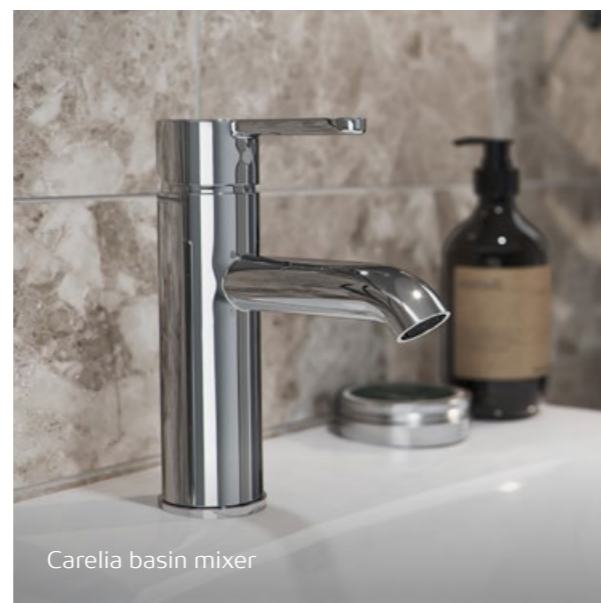

All furniture finishes

*Aleyda Vanity Unit in Beige Wood and White Wood are not stocked at Distribution and may incur a longer delivery lead-time.

Tenet / Main Bathroom

800mm basin and 2 drawer base unit with close-coupled WC

Tenet furniture / Walnut

Debba / Close-coupled WC

Carelia basin mixer

| | Product description | Size/Finish | Product code | RRP Excluding VAT | Display Cost |
|--------------------|---|----------------------------|--------------|----------------------|----------------|
| Basin | Victoria 1 taphole basin | 800 x 460mm Gloss White | A32799C000 | £252.18 | £50.44 |
| Base unit | Tenet - 2 soft-close drawer base unit** | 800 x 460mm Walnut | A857696517 | £370.88 | £74.18 |
| Column unit | Extra - Column unit 2 door* | 1500 x 350mm Walnut | A857702517 | £361.20 | £72.24 |
| Brassware | Carelia smooth body basin mixer | Chrome | A5A328ACOR | £126.38 | £25.28 |
| | Click clack waste | Chrome | ZD50010005 | £22.07 | £4.41 |
| WC | Debba square back-to-wall close-coupled pan | White | A34299L000 | £222.23 | £44.45 |
| | Debba cistern | White | A34199C00F | £250.87 | £50.17 |
| | Debba soft-close seat and cover | White | Z8019B200U | £137.27 | £27.45 |
| Mirror | Luna ambient mirror | ø800mm Circular | A812401000 | £301.00 | £60.20 |
| | | | | Total RRP | £2,044.08 |
| | | | | Display Total | £408.82 |