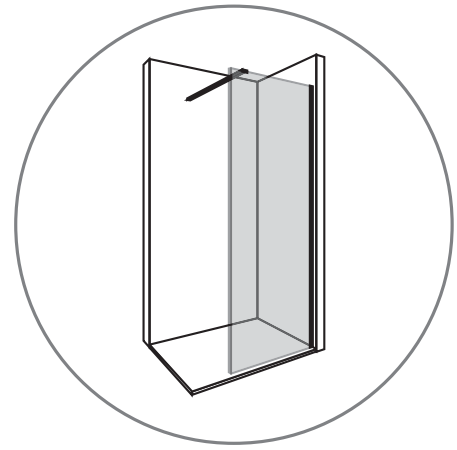

EDGE Collection

Semi Frameless Panels

A Semi frameless panel features a mix of framed glass and frameless glass.

DRENCH Showers, as an expert on different finishes and colours as well as glass options, designed EDGE collection for those that are looking for a simplistic and sleek look.

Wall channel and support bar add the accent of colour to the panel and glass can be ordered in both Clear and Fluted option.

EDGE Collection Features

- 12 different sizes
- 1981 mm height
- 15 mm of Adjustment
- 12 MATTE Colours
- 3 Metallic Finishes
- 8 mm toughened glass
- Fluted & Clear Glass options
- Easy Clean coating - Enduroshield
- Selection of support bars for panel combinations

8 mm Toughened
Clear Glass

8 mm Toughened
Fluted Glass

FLSCRS
Across Support Bar

Support Bar is installed across the wall. It is supplied at 1000 mm length. Support bar includes wall connector, panel connector & solid bar.

FLSTBAR
T Shape Support Bar

Support Bar is installed along the longer side of the walk in shower. Support bar includes wall connector, t-shape connector panel connector & 2 x solid bar. **Maximum length of this bar is 2000 mm.**