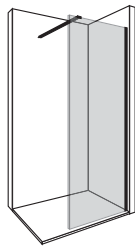

FLSTBAR
T Shape Support Bar

Support Bar is installed along the longer side of the walk in shower. Support bar includes wall connector, t-shape connector panel connector & 2 x solid bar. **Maximum length of this bar is 2000 mm.**

WALL PROFILE Options available

Please add the two letter colour code to your code chosen above.

Item Code	Item Description	Retail Price MATTE Colours (Exc VAT)	Retail Price Metallic Finishes (Exc VAT)
PR8..	Wall Channel for Semiframeless Shower Panel	£134	£208

MATTE Colours available

Metallic Finishes available

SUPPORT BAR Options available

Please choose the desired support bar and add the two letter colour code to your code chosen above.

Item Code	Item Description		Retail Price MATTE Colours (Exc VAT)	Retail Price Metallic Finishes (Exc VAT)
FLSCRS..	Across Support Bar <i>(3 components, not pre-assembled)</i> 1000 mm length, 30 x 10 mm bar.		£99	£135
FLSCLN..	Ceiling Support Bar <i>(3 components, not pre-assembled)</i> 450 mm length, 30 x 10 mm bar.		£99	£109
FLSTBAR..	T Shape Support bar <i>(4 components, not pre-assembled)</i> 2000 mm length, 30 x 10 mm bar. **Suitable for Shower Panels combinations**		£139	£235

Please check SAMPLE LAYOUTS below for further details and inspiration.

Sample Layouts

Wall Fixed Panel
+
FLSCRS

Wall Fixed Panel
+
FLSCLN

2 x Wall Fixed Panels
+
FLSTBAR

Free Standing Panel
+
2 x FLSCRS

Free Standing Panel
+
2 x FLSCLN