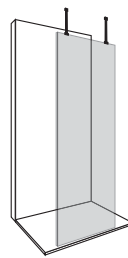

MATTE Colours available

Metallic Finishes available

SUPPORT BAR Options available

Please choose the desired support bar and add the two letter colour code to your code chosen above.

Item Code	Item Description		Retail Price MATTE Colours (Exc VAT)	Retail Price Metallic Finishes (Exc VAT)
FLSCRS..	Across Support Bar <i>(3 components, not pre-assembled)</i> 1000 mm length, 30 x 10 mm bar.		£99	£135
FLSCLN..	Ceiling Support Bar <i>(3 components, not pre-assembled)</i> 450 mm length, 30 x 10 mm bar.		£99	£109
FLSTBAR..	T Shape Support bar <i>(4 components, not pre-assembled)</i> 2000 mm length, 30 x 10 mm bar. **Suitable for Shower Panels combinations**		£139	£235

Please check SAMPLE LAYOUTS below for further details and inspiration.

Sample Layouts

Wall Fixed Panel
+
FLSCRS

Wall Fixed Panel
+
FLSCLN

2 x Wall Fixed Panels
+
FLSTBAR

Free Standing Panel
+
2 x FLSCRS

Free Standing Panel
+
2 x FLSCLN