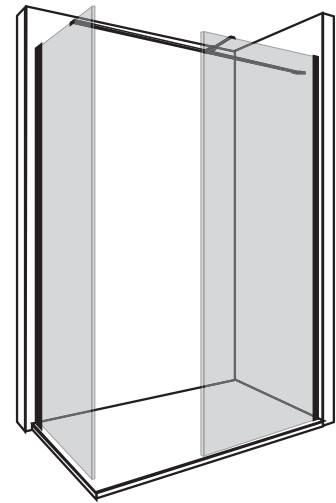

Wall channel and support bar add the accent of colour to the panel and glass can be ordered in both Clear and Fluted option.

EDGE Collection Features

- 12 different sizes
- 1981 mm height
- 15 mm of Adjustment
- 12 MATTE Colours
- 3 Metallic Finishes
- 8 mm toughened glass
- Fluted & Clear Glass options
- Easy Clean coating - Enduroshield
- Selection of support bars for panel combinations

8 mm Toughened
Clear Glass

8 mm Toughened
Fluted Glass

FLSCRS
Across Support Bar

Support Bar is installed across the wall. It is supplied at 1000 mm length. Support bar includes wall connector, panel connector & solid bar.

FLSCLN
Ceiling Support Bar

Support Bar is installed from the top of the screen up to the ceiling. It is supplied at 450 mm length. Support bar includes ceiling connector, panel connector & solid bar. **For panels wider than 1000 mm, 2 support bars may be required.**

FLSTBAR
T Shape Support Bar

Support Bar is installed along the longer side of the walk in shower. Support bar includes wall connector, t-shape connector panel connector & 2 x solid bar. **Maximum length of this bar is 2000 mm.**