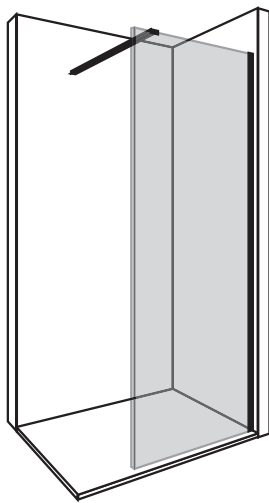

EDGE Collection

Semi Frameless Panels

A Semi frameless panel features a mix of framed glass and frameless glass.

DRENCH Showers, as an expert on different finishes and colours as well as glass options, designed EDGE collection for those that are looking for a simplistic and sleek look.

Wall channel and support bar add the accent of colour to the panel and glass can be ordered in both Clear and Fluted option.

EDGE Collection Features

- 12 different sizes
- 1981 mm height
- 15 mm of Adjustment
- 12 MATTE Colours
- 3 Metallic Finishes
- 8 mm toughened glass
- Fluted & Clear Glass options
- Easy Clean coating - Enduroshield
- Selection of support bars for panel combinations

8 mm Toughened
Clear Glass

8 mm Toughened
Fluted Glass

FLSCRS
Across Support Bar

Support Bar is installed across the wall. It is supplied at 1000 mm length. Support bar includes wall connector, panel connector & solid bar.

FLSCLN
Ceiling Support Bar

Support Bar is installed from the top of the screen up to the ceiling. It is supplied at 450 mm length. Support bar includes ceiling connector, panel connector & solid bar. **For panels wider than 1000 mm, 2 support bars may be required.**