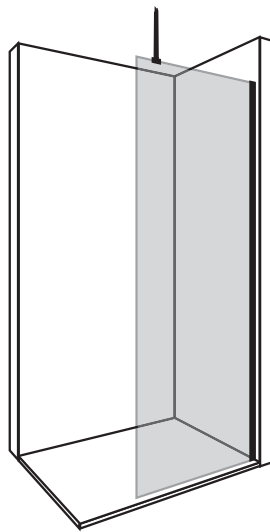

Wall channel and support bar add the accent of colour to the panel and glass can be ordered in both Clear and Fluted option.

EDGE Collection Features

- 12 different sizes
- 1981 mm height
- 15 mm of Adjustment
- 12 MATTE Colours
- 3 Metallic Finishes
- 8 mm toughened glass
- Fluted & Clear Glass options
- Easy Clean coating - Enduroshield
- Selection of support bars for panel combinations

8 mm Toughened
Clear Glass

8 mm Toughened
Fluted Glass

FLSCRS
Across Support Bar

Support Bar is installed across the wall. It is supplied at 1000 mm length. Support bar includes wall connector, panel connector & solid bar.

FLSCLN
Ceiling Support Bar

Support Bar is installed from the top of the screen up to the ceiling. It is supplied at 450 mm length. Support bar includes ceiling connector, panel connector & solid bar. **For panels wider than 1000 mm, 2 support bars may be required.**

FLSTBAR
T Shape Support Bar

Support Bar is installed along the longer side of the walk in shower. Support bar includes wall connector, t-shape connector panel connector & 2 x solid bar. **Maximum length of this bar is 2000 mm.**