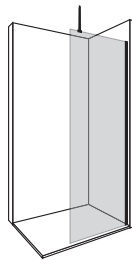

FLSTBAR
T Shape Support Bar

Support Bar is installed along the longer side of the walk in shower. Support bar includes wall connector, t-shape connector panel connector & 2 x solid bar. **Maximum length of this bar is 2000 mm.**

WALL PROFILE Options available

Please add the two letter colour code to your code chosen above.

Item Code	Item Description	Retail Price MATTE Colours (Exc VAT)	Retail Price Metallic Finishes (Exc VAT)
PR8..	Wall Channel for Semiframeless Shower Panel	£134	£208

MATTE Colours available

Metallic Finishes available

SUPPORT BAR Options available

Please choose the desired support bar and add the two letter colour code to your code chosen above.

Item Code	Item Description		Retail Price MATTE Colours (Exc VAT)	Retail Price Metallic Finishes (Exc VAT)
FLSCRS..	Across Support Bar <i>(3 components, not pre-assembled)</i> 1000 mm length, 30 x 10 mm bar.		£99	£135
FLSCLN..	Ceiling Support Bar <i>(3 components, not pre-assembled)</i> 450 mm length, 30 x 10 mm bar.		£99	£109
FLSTBAR..	T Shape Support bar <i>(4 components, not pre-assembled)</i> 2000 mm length, 30 x 10 mm bar. **Suitable for Shower Panels combinations**		£139	£235

Please check SAMPLE LAYOUTS below for further details and inspiration.

Sample Layouts

Wall Fixed Panel
+
FLSCRS

Wall Fixed Panel
+
FLSCLN

2 x Wall Fixed Panels
+
FLSTBAR

Free Standing Panel
+
2 x FLSCRS

Free Standing Panel
+
2 x FLSCLN