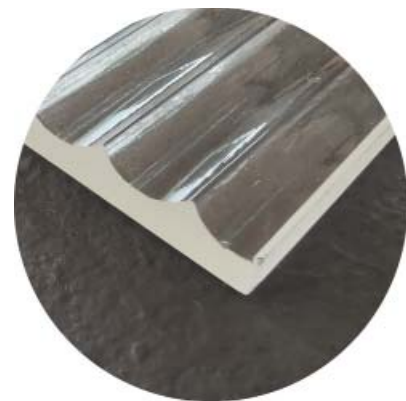

EDGE Collection

Semi Frameless Panels

A Semi frameless panel features a mix of framed glass and frameless glass.

DRENCH Showers, as an expert on different finishes and colours as well as glass options, designed EDGE collection for those that are looking for a simplistic and sleek look.

Wall channel and support bar add the accent of colour to the panel and glass can be ordered in both Clear and Fluted option.

EDGE Collection Features

- 12 different sizes
- 1981 mm height
- 15 mm of Adjustment
- 12 MATTE Colours
- 3 Metallic Finishes
- 8 mm toughened glass
- Fluted & Clear Glass options
- Easy Clean coating - Enduroshield
- Selection of support bars for panel combinations

8 mm Toughened
Clear Glass

8 mm Toughened
Fluted Glass

FLSCRS
Across Support Bar

Support Bar is installed across the wall. It is supplied at 1000 mm length. Support bar includes wall connector, panel connector & solid bar.

EDGE Collection

Semiframeless Shower Panels

At DRENCH we also like simplistic and sleek designs so EDGE collection is now available.

Our semiframeless range of Shower panels are equipped with a greater strength piece of glass, both Clear and Fluted are available and a Wall channel and support bar finished on the desired colour option, both MATTE colours and Metallic finishes are available.