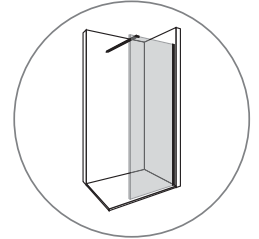

EDGE Collection

Semiframeless Shower Panels

At DRENCH we also like simplistic and sleek designs so EDGE collection is now available.

Our semiframeless range of Shower panels are equipped with a greater strength piece of glass, both Clear and Fluted are available and a Wall channel and support bar finished on the desired colour option, both MATTE colours and Metallic finishes are available.

Steps for ordering;

Choose your GLASS size

+

Choose the FINISH of the Wall Profile

+

Choose the desired SUPPORT BAR

=

GLASS Options available

Please choose your GLASS size. Please add **CLR** for Clear Glass or **FLT** for Fluted when ordering.

Item Code	Item Description	Height (mm)	Adjustment (Min - Max)	Retail Price (Exc VAT) CLEAR GLASS CLR	Retail Price (Exc VAT) FLUTED GLASS FLT
GLS30...	Toughened Glass for Semiframeless Panel 280 mm width	1981	273 - 288	£105	-
GLS40...	Toughened Glass for Semiframeless Panel 380 mm width	1981	373 - 388	£127	-
GLS50...	Toughened Glass for Semiframeless Panel 480 mm width	1981	473 - 488	£148	£376
GLS60...	Toughened Glass for Semiframeless Panel 580 mm width	1981	573 - 588	£170	£445
GLS70...	Toughened Glass for Semiframeless Panel 680 mm width	1981	673 - 688	£192	£514
GLS76...	Toughened Glass for Semiframeless Panel 740 mm width	1981	733 - 748	£201	£551
GLS80...	Toughened Glass for Semiframeless Panel 780 mm width	1981	773 - 788	£214	£583
GLS90...	Toughened Glass for Semiframeless Panel 880 mm width	1981	873 - 888	£236	£652
GLS100...	Toughened Glass for Semiframeless Panel 980 mm width	1981	973 - 988	£258	£721
GLS110...	Toughened Glass for Semiframeless Panel 1080 mm width	1981	1073 - 1088	£280	£790
GLS120...	Toughened Glass for Semiframeless Panel 1180 mm width	1981	1173 - 1188	£301	£859
GLS140...	Toughened Glass for Semiframeless Panel 1380 mm width	1981	1373 - 1388	£338	£990