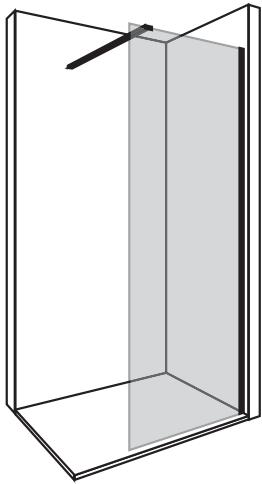

EDGE Collection

Semiframeless Shower Panels

At DRENCH we also like simplistic and sleek designs so EDGE collection is now available.

Our semiframeless range of Shower panels are equipped with a greater strength piece of glass, both Clear and Fluted are available and a Wall channel and support bar finished on the desired colour option, both MATTE colours and Metallic finishes are available.

Steps for ordering;

Choose your GLASS size

+

Choose the FINISH of the Wall Profile

+

Choose the desired SUPPORT BAR

=