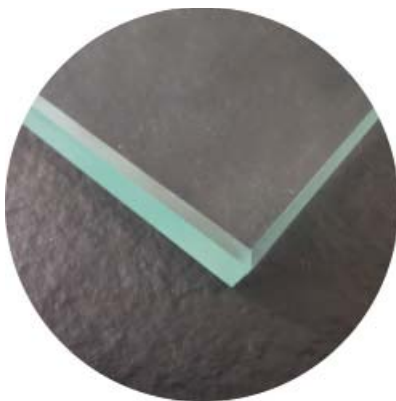

EDGE Collection

Semi Frameless Panels

A Semi frameless panel features a mix of framed glass and frameless glass.

DRENCH Showers, as an expert on different finishes and colours as well as glass options, designed EDGE collection for those that are looking for a simplistic and sleek look.

Wall channel and support bar add the accent of colour to the panel and glass can be ordered in both Clear and Fluted option.

EDGE Collection Features

- 12 different sizes
- 1981 mm height
- 15 mm of Adjustment
- 12 MATTE Colours
- 3 Metallic Finishes
- 8 mm toughened glass
- Fluted & Clear Glass options
- Easy Clean coating - Enduroshield
- Selection of support bars for panel combinations

8 mm Toughened
Clear Glass

8 mm Toughened
Fluted Glass

FLSCRS
Across Support Bar

Support Bar is installed across the wall. It is supplied at 1000 mm length. Support bar includes wall connector, panel connector & solid bar.

EDGE Collection

Semiframeless Shower Panels

At DRENCH we also like simplistic and sleek designs so EDGE collection is now available.

Our semiframeless range of Shower panels are equipped with a greater strength piece of glass, both Clear and Fluted are available and a Wall channel and support bar finished on the desired colour option, both MATTE colours and Metallic finishes are available.